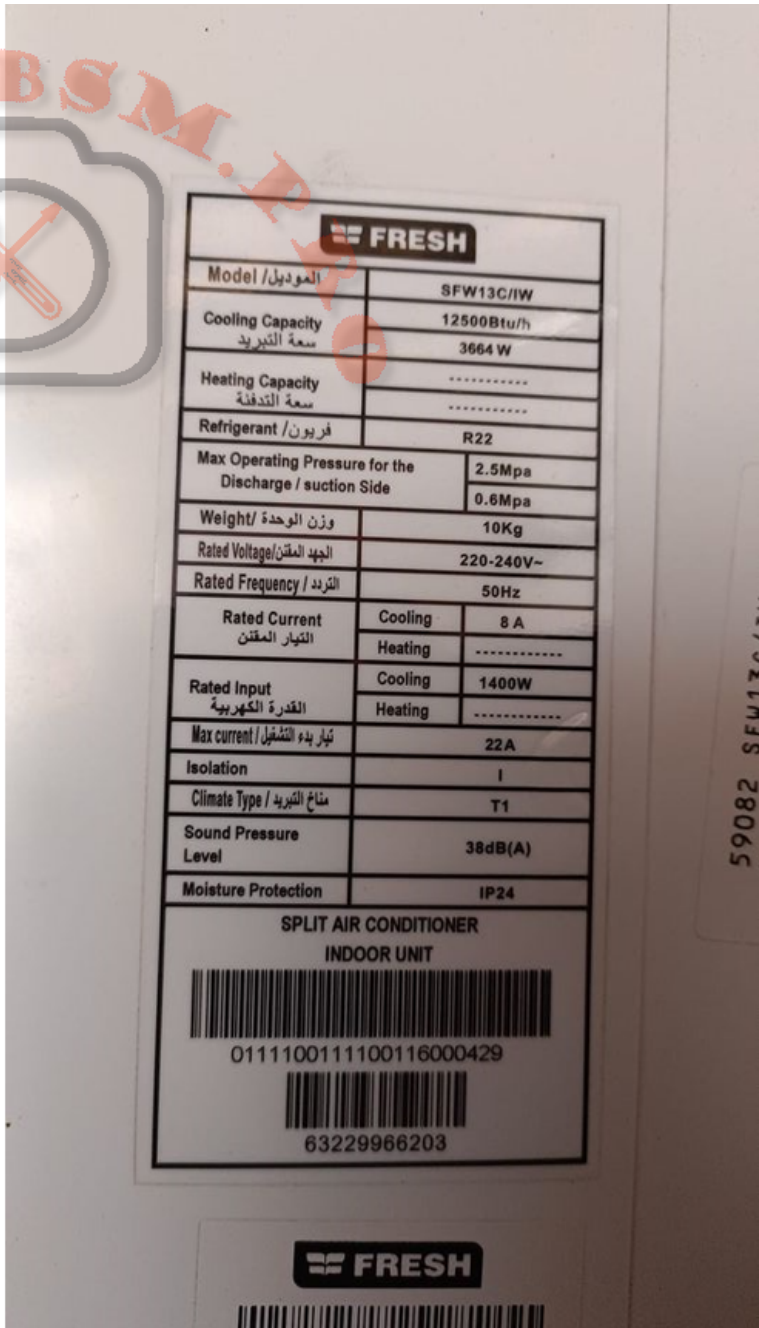

Private Picture Copyright: WWW.MBSM.PRO

Private Picture Copyright: WWW.MBSM.PRO

Mbsm.pro, SFW13C/IW, Air conditioner, Fresh, 12500 btu/h, Cooling, heating, 3664 w, r22, t1 ,1.5 hp, 1 Ton

Mbsm.pro, Compressor, ns11116, 1/5 hp, Lbp, R600A, 186 W, 220-240~/50hz, R600, 10.50cc, JIAXIPERA Compressor

Category: Archivation,compressor
written by www.mbsm.pro | 3 June 2022