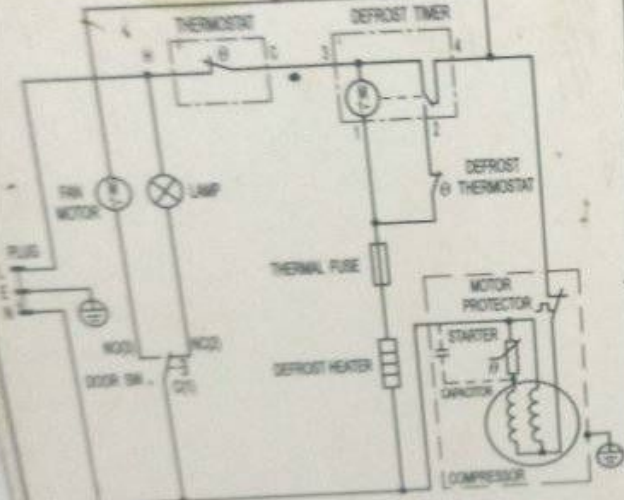

CLIMATIC CATEGORY	T
PROTECTIVE CLASSIFICATION OF ELECTRIC SHOCK RESISTANCE	I
GROSS CAPACITY	440L
NET CAPACITY	340L
RATED VOLTAGE	220-240V~
RATED FREQUENCY	60Hz
TOTAL INPUT POWER	140W
DEFROST POWER	155W
RATED POWER OF LAMP	10W
ENERGY CONSUMPTION	1.35kW-h/24h
REFRIGERANT	R134a(140g)
FREEZING CAPACITY	4.5kg/24h
MADE IN CHINA	
SERIAL No.	44WA 140

Keep the key out of reach of children and not in the vicinity of the refrigerator
* * * * *
* * * * *

Z/187

Private Picture Copyright : WWW.MBSM.PRO

Mbsm.pro, refrigerator, No frost, brf-44wa, 44wa-140,12 feet, 340wL, 140 w, Compressor, 1/5 hp, r134a, 140 G, defrost power 155 w