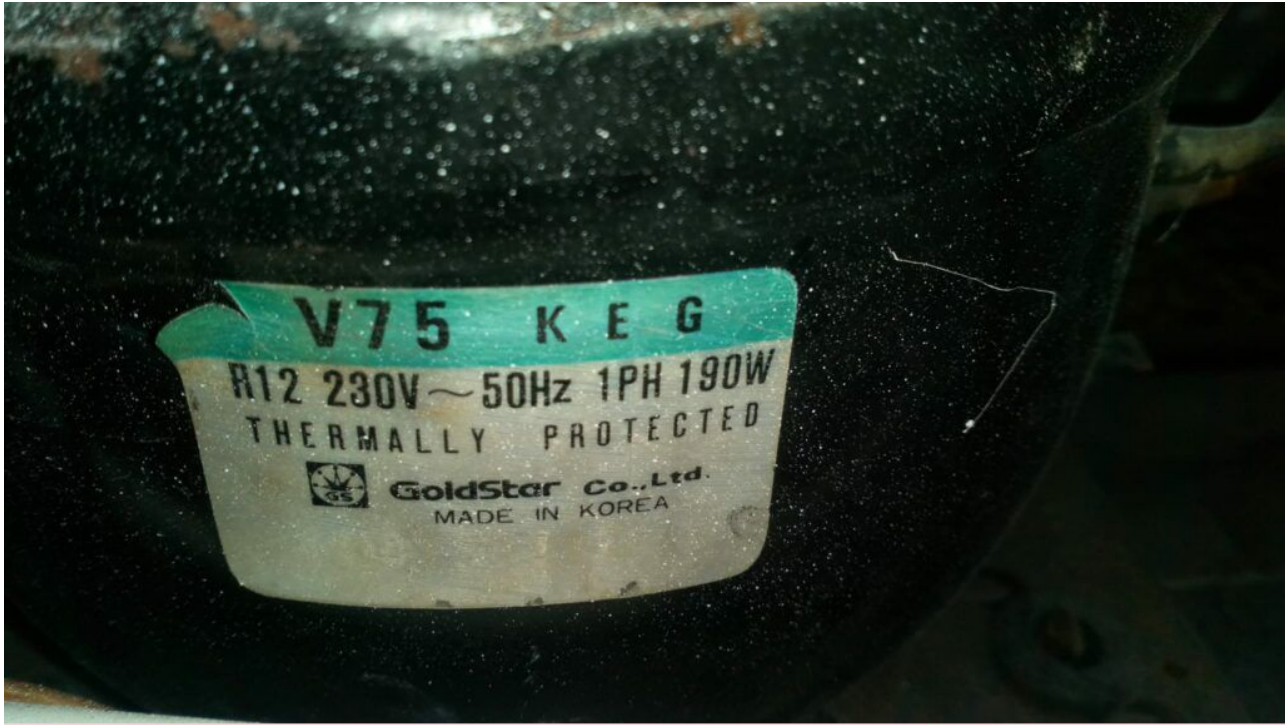

Private Picture Copyright : WWW.MBSM.PRO

Mbsm.pro, Compressor, v75, 1/4 hp, 190 w, lbp, r12

Mbsm.pro, Freezer, 135 L, Ch140,
Mondial for home appliance,
compressor, LG63DZ1, 1/4- hp, 1/5 hp,
r134a, 110 g

Category: compressor,Freezer
written by Jamila | 25 March 2023