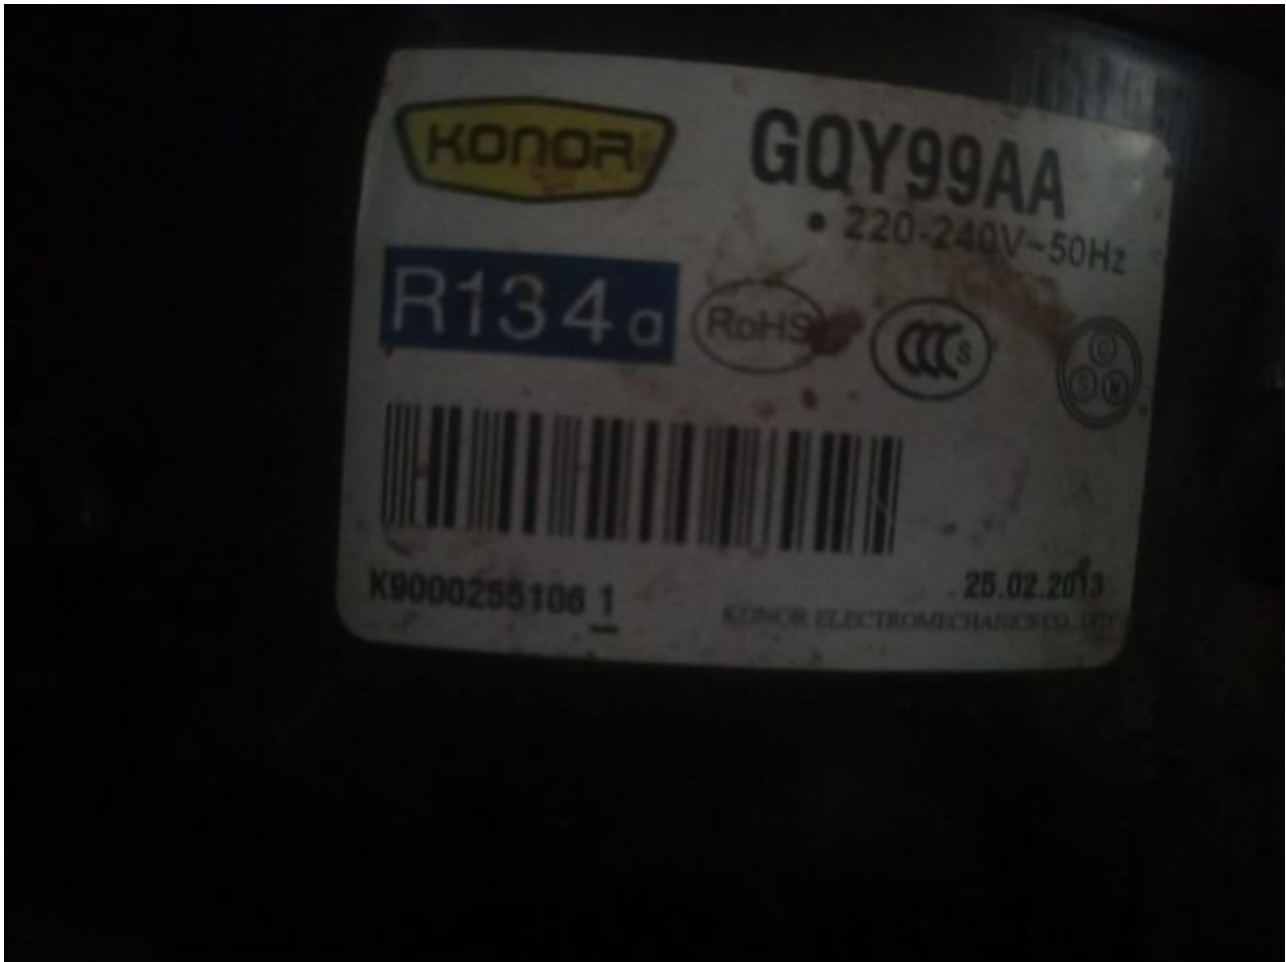

Private Picture Copyright : WWW.MBSM.PRO

Compressor, Konor, GQY99AA, refrigerator freezer, r134a, 1/4 hp, Lbp

---

Compressor, Danfoss, fr8.5g,
103g6780, 103g 6780, 1/4 hp, LBP /
HBP, r134a

Category: compressor

written by Amina | 9 November 2023