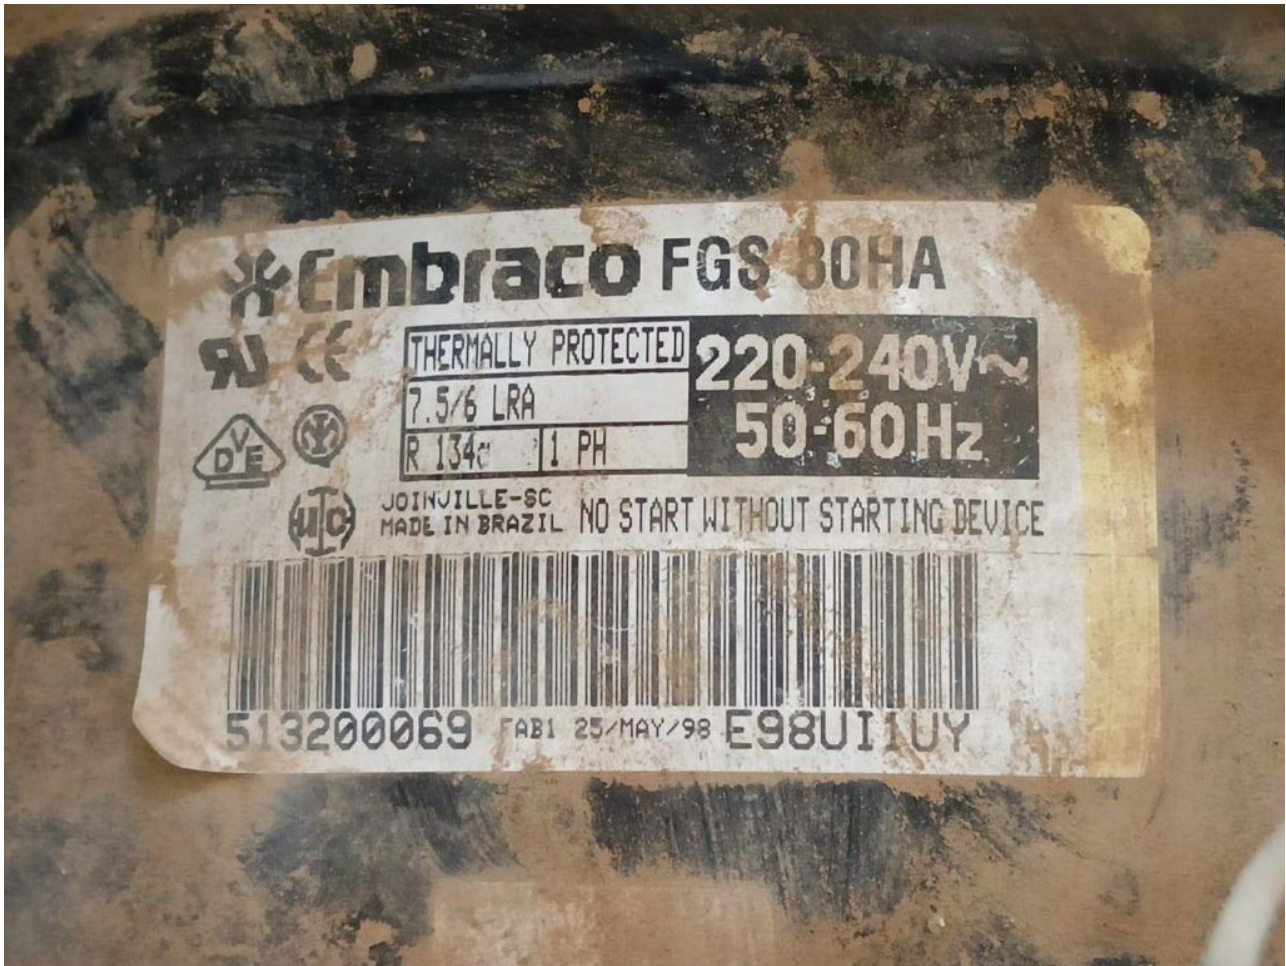

Private Picture Copyright : WWW.MBSM.PRO

Mbsm.pro, COMPRESSOR, EMBRACO, FGS80HA, FGS 80HA, r13a, 1/4 hp, lbp, 820 btu

Mbsm.pro, refrigerator,
compressor, 1/4 hp, Sanyo brand, BZN
178 L6Z, BZN178L6Z, BZN175, BZN175, R
134a, lbp

Category: compressor

written by www.mbsm.pro | 8 February 2024