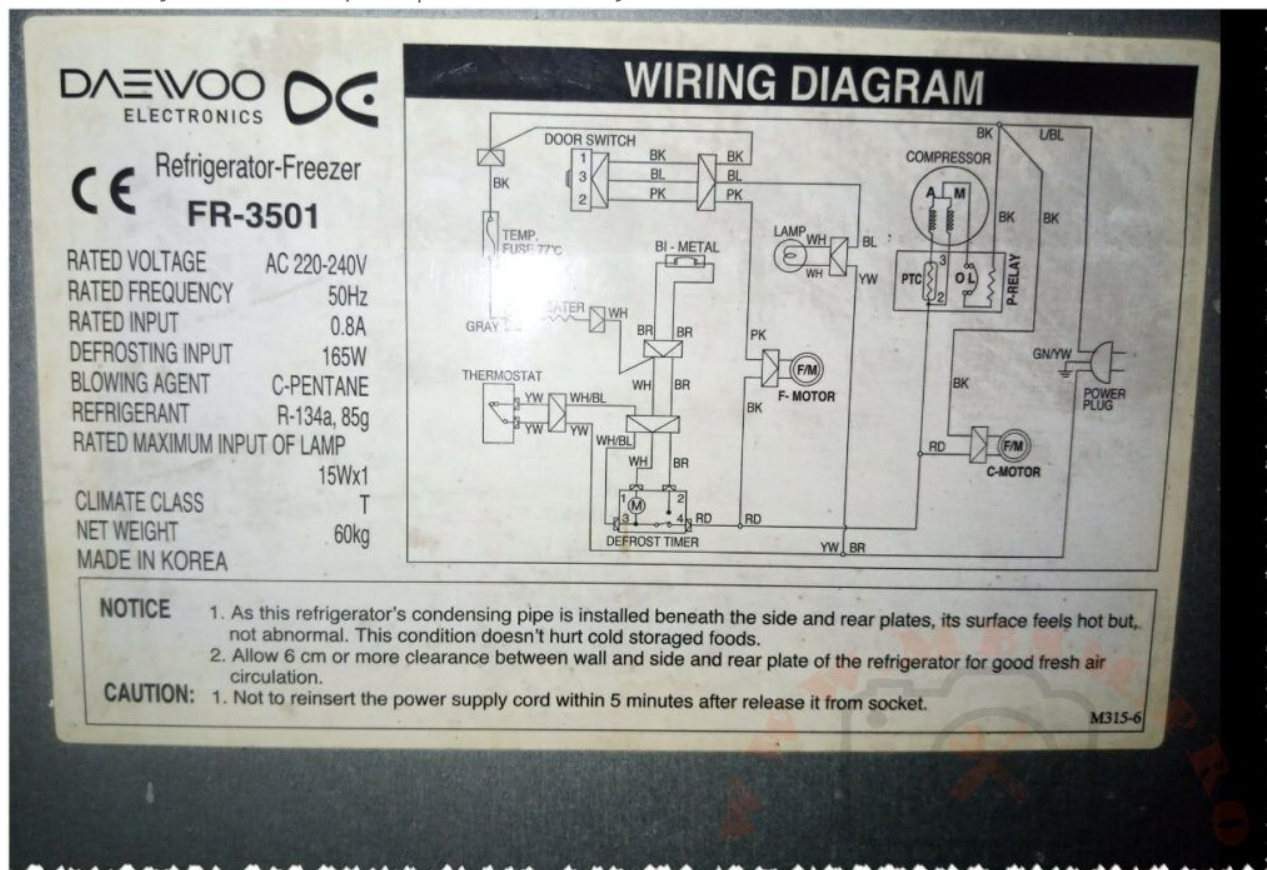

Mbsm.pro, DAEWOO, Refrigerator-Freezer, 350 l, FR-3501, AC 220-240V, 0.8 a, 165 w, compressor, 1/5 hp, R-134a, 85g, HSL25YE-5, 1bp, R-134a, 85g

Category: compressor,Freezer,Refrigerator
written by www.mbsm.pro | 23 February 2024

Private Picture Copyright : WWW.MBSM.PRO

Mbsm.pro, DAEWOO, Refrigerator-Freezer, 350 l, FR-3501, AC 220-240V, 0.8 a, 165 w, compressor, 1/5 hp, R-134a, 85g, HSL25YE-5, 1bp, R-134a, 85g

Mbsm.pro, Cristor, SD420A, REFRIGERATOR, FREEZER, 220 – 240V ~ 50HZ, CLASSE N/T, 420 L, MADE IN ALGERIA, Compressor, 1/3 hp, r134a, 104 G

Category: Refrigerator
written by www.mbsm.pro | 23 February 2024