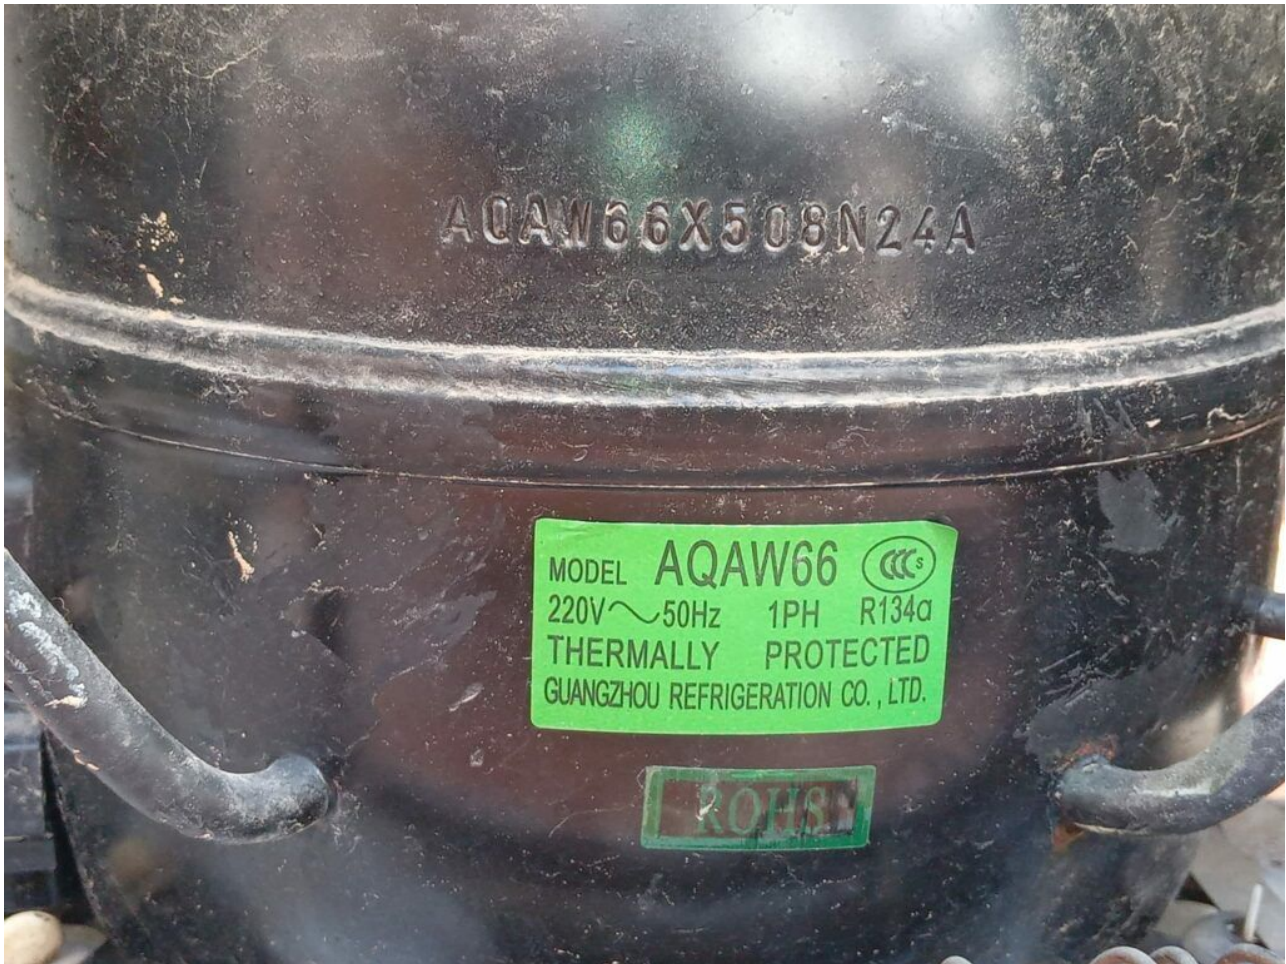

Private Picture Copyright : WWW.MBSM.PRO

Mbsm.pro, Compressor, AQAW66X, 1/5 hp, Freezer, Wanbao Refrigerator Compressor

---

Mbsm.pro, Refrigerator, freezer,
NR62L22A, 1/5 hp, Compressor, power,
132W, R134a

Category: Non classé

written by mahdi miled | 23 February 2024