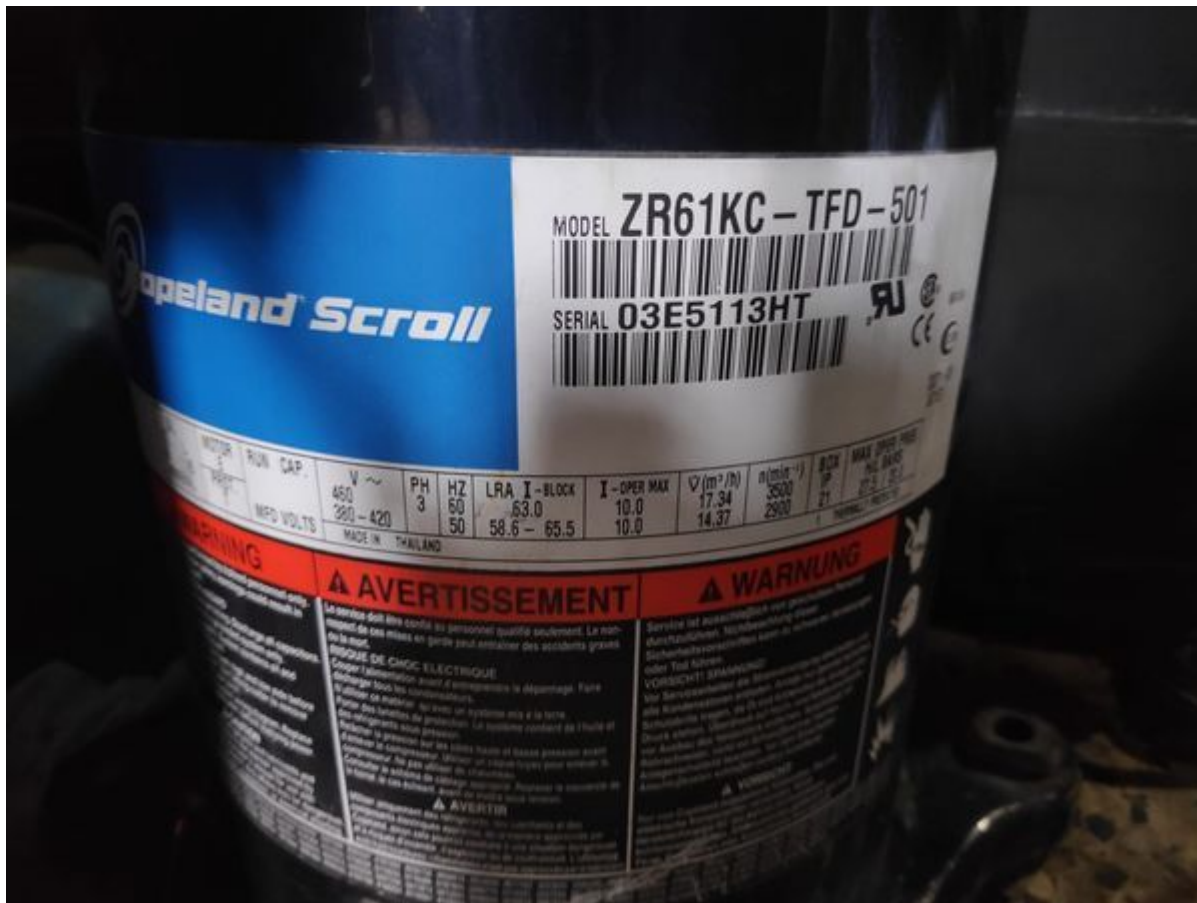

Private Picture Copyright: WWW.MBSM.PRO

Mbsm.pro, COMPRESSOR, ZR61KC-TFD-522, SCROLL, R22, 3 PHASE, COPELAND, chiller, 14570 w, 49700 btu, 5 Hp

Mbsm.pro, compressor, Copeland, ZP137KCE-TFD-522, 11.4 HP, 3 ph, 380 v, 32500 W, 111000 Btu/h, SCROLL, R410A

Category: compressor

written by www.mbsm.pro | 2 January 2023