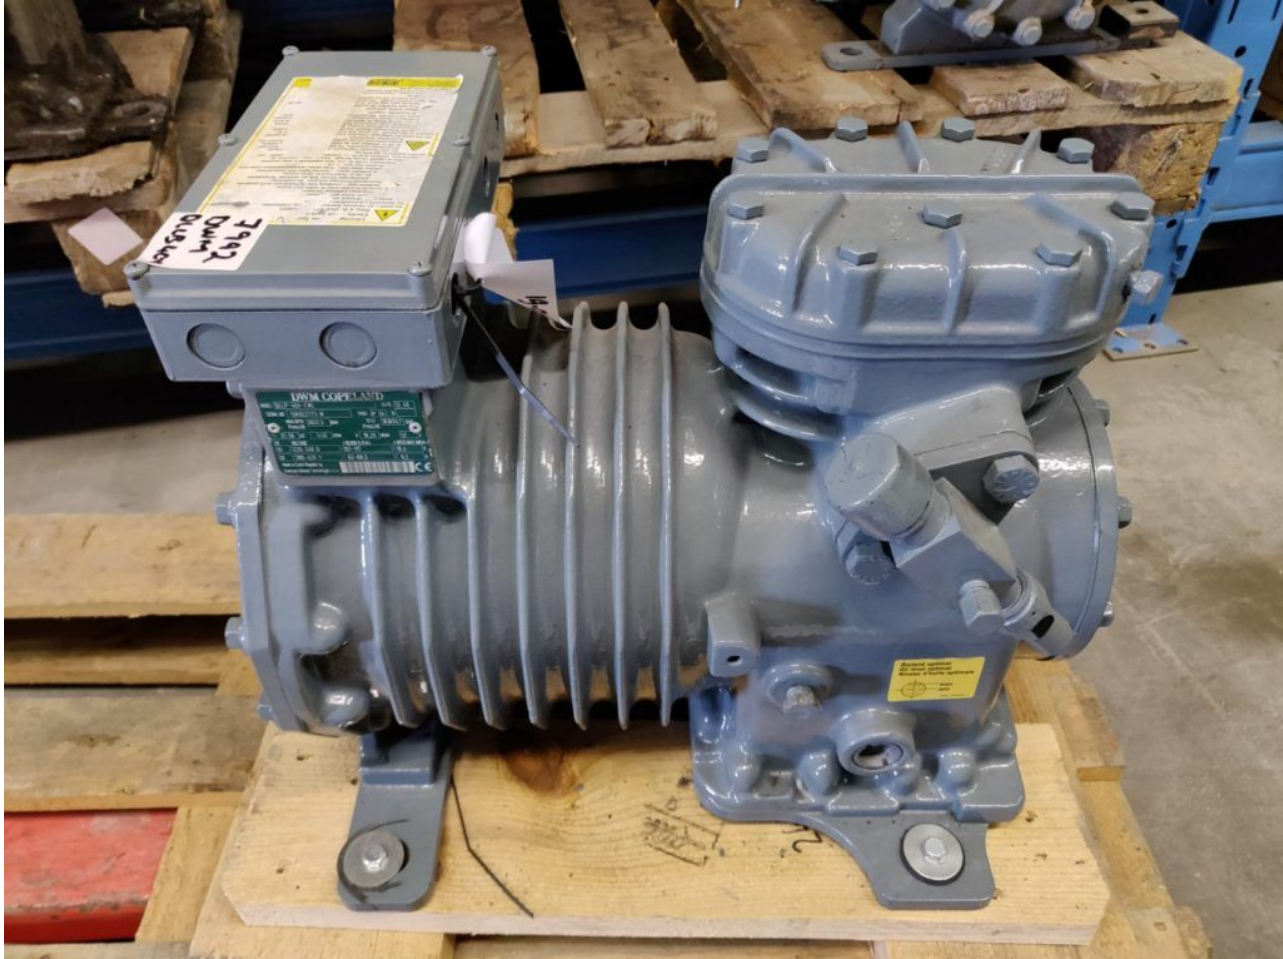

Mbsm.pro, Compressor, DLLP-40X, DLLP-40X-EWL, DWM, Copeland, Semi-Hermetic Compressor, 4 Hp, R507, 400V /3PH/ 50hz

Category: compressor

written by www.mbsm.pro | 2 January 2023

Private Picture Copyright: WWW.MBSM.PRO

Mbsm.pro, Compressor, DLLP-40X, DLLP-40X-EWL, DWM, Copeland, Semi-Hermetic Compressor, 4 Hp, R507, 400V /3PH/ 50hz

---

Mbsm.pro, COMPRESSOR, ZR61KC-TFD-522, SCROLL, R22, 3 PHASE, COPELAND, chiller, 14570 w, 49700 btu, 5 Hp

Category: compressor

written by www.mbsm.pro | 2 January 2023