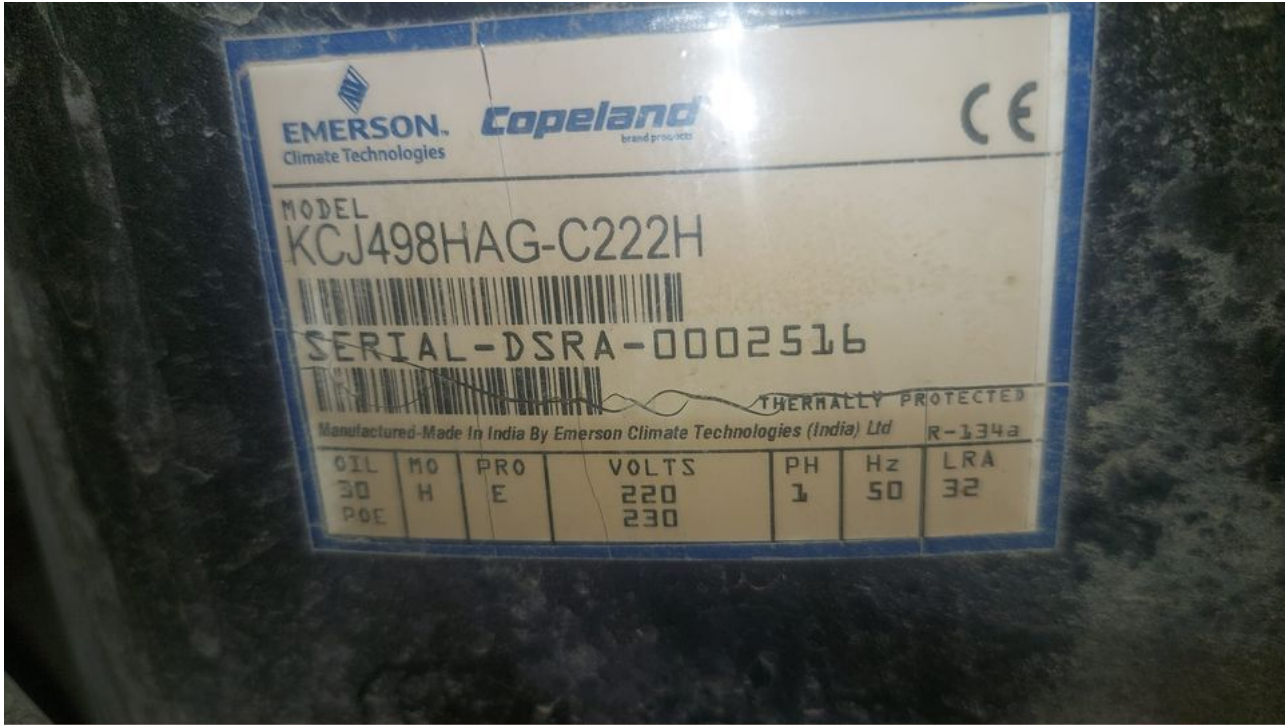

Private Picture Copyright : WWW.MBSM.PRO

COPELAND, KCJ498HAG, COMPRESSOR, R134A ,3/4 HP+, HBP

Mbsm.pro, Compressor, kcn463hag, COPELAND, R134A, 0.5HP, 1538W

Category: compressor

written by www.mbsm.pro | 28 January 2024