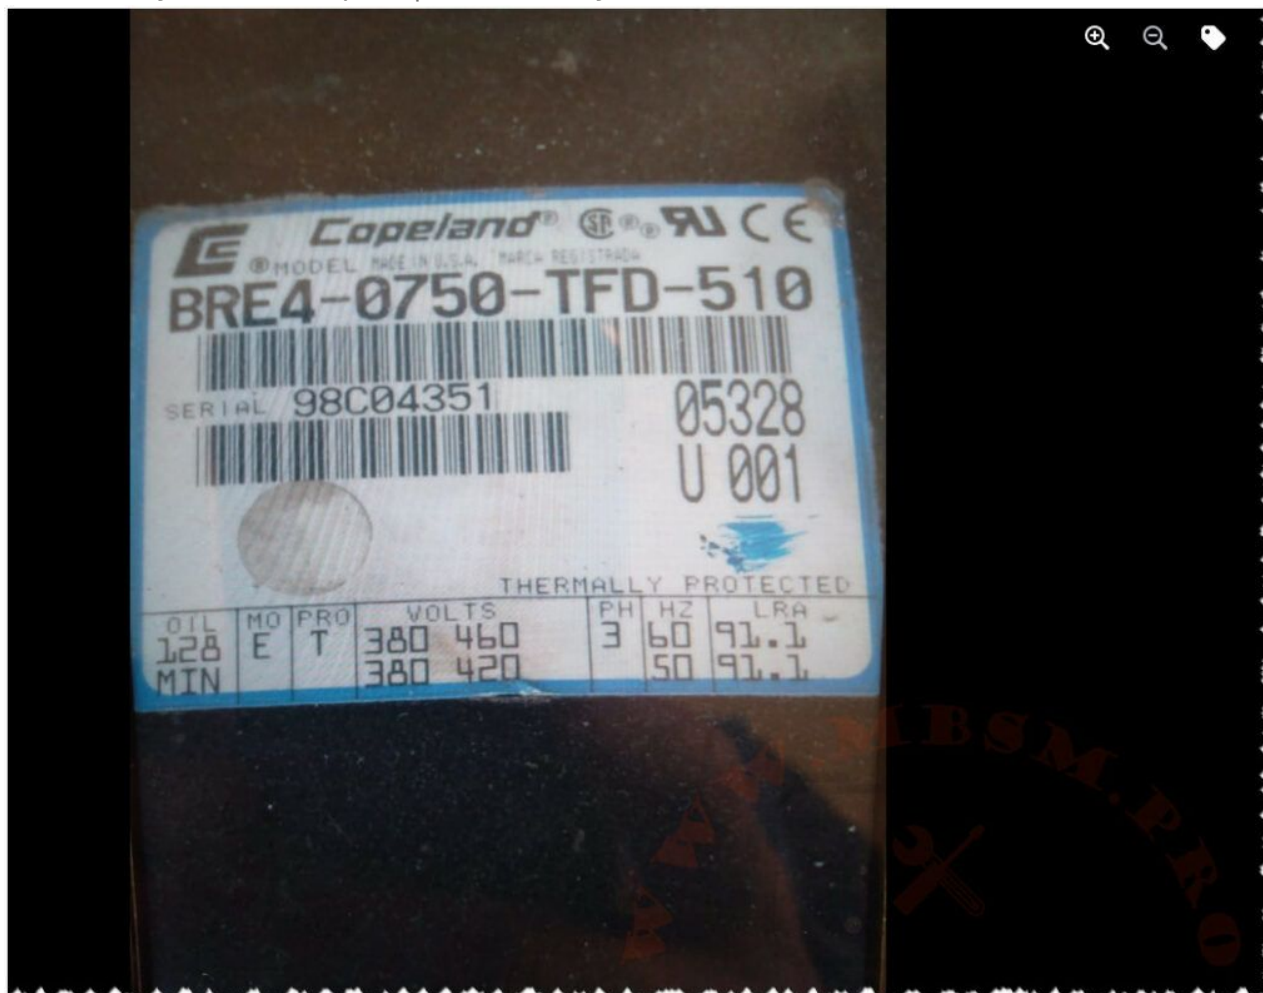

Mbsm.pro, compressor, BRE4-0750-TFD-510, Copeland, 7.5 HP, 460V, 3 PH, R22, R134A, R407C, Scroll Compressor, Copeland Compressor

Category: compressor

written by www.mbsm.pro | 28 January 2024

Private Picture Copyright : WWW.MBSM.PRO

Mbsm.pro, compressor, BRE4-0750-TFD-510, Copeland, 7.5 HP, 460V, 3 PH, R22, R134A, R407C, Scroll Compressor, Copeland Compressor

Compresor, Copeland, Hermetico, CRK3-0325-PFJ, 3.5 T, HCFC, R22, 50 Hz, 1 PH, 220/240 V, 3.25 hp, 40.600 BTU

Category: compressor

written by Amina | 28 January 2024