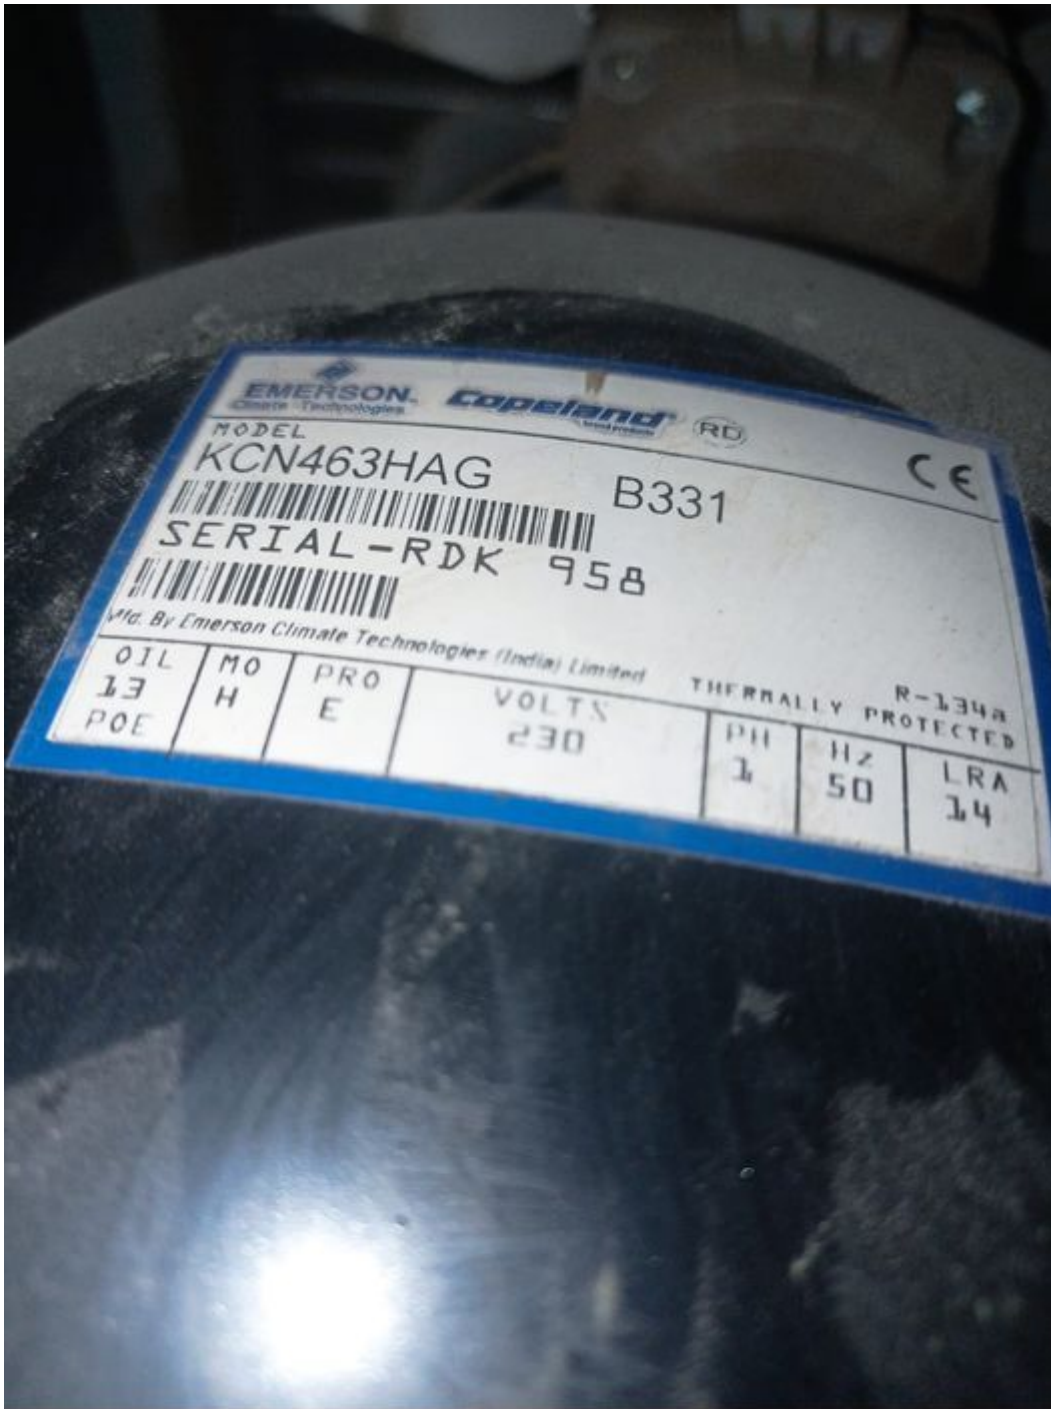

Private Picture Copyright : WWW.MBSM.PRO

Mbsm.pro, Compressor, kcn463hag, COPELAND, R134A, 0.5HP, 1538W

Mbsm.pro, 30000 BTU, Copeland, Scroll, Compressor, ZR36KC-PFJ-522, 3 Ton, r22,

Category: air conditioner,compressor
written by www.mbsm.pro | 28 January 2024