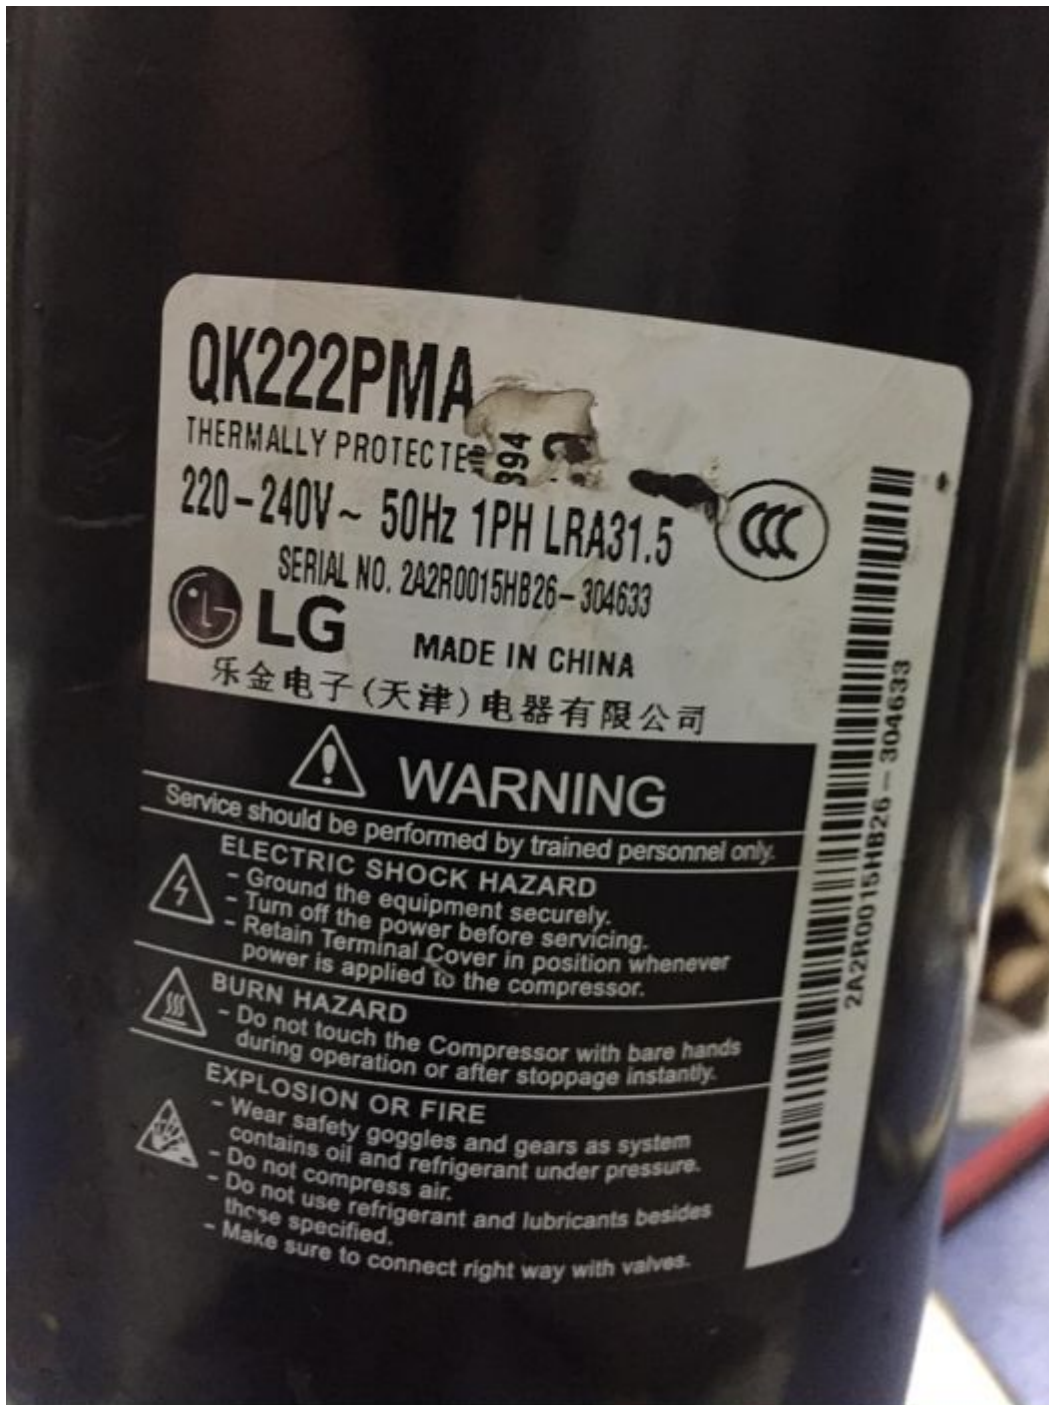

Private Picture Copyright : WWW.MBSM.PRO

Mbsm.pro, LG compressor, R22, QK Series, QK222P, 1PH, 1.5 hp, 220/240V – 50Hz, 12000 btu, 1 Ton, Capacitor 35 mf

Mbsm.pro, LS19GBBDI, LG Refrigerator, 17.9 Cu.Ft , Silver PCM Color, Smart Inverter, Domper Compressor, vfl110cy1, 1/4 hp, r600a

Category: Refrigerator