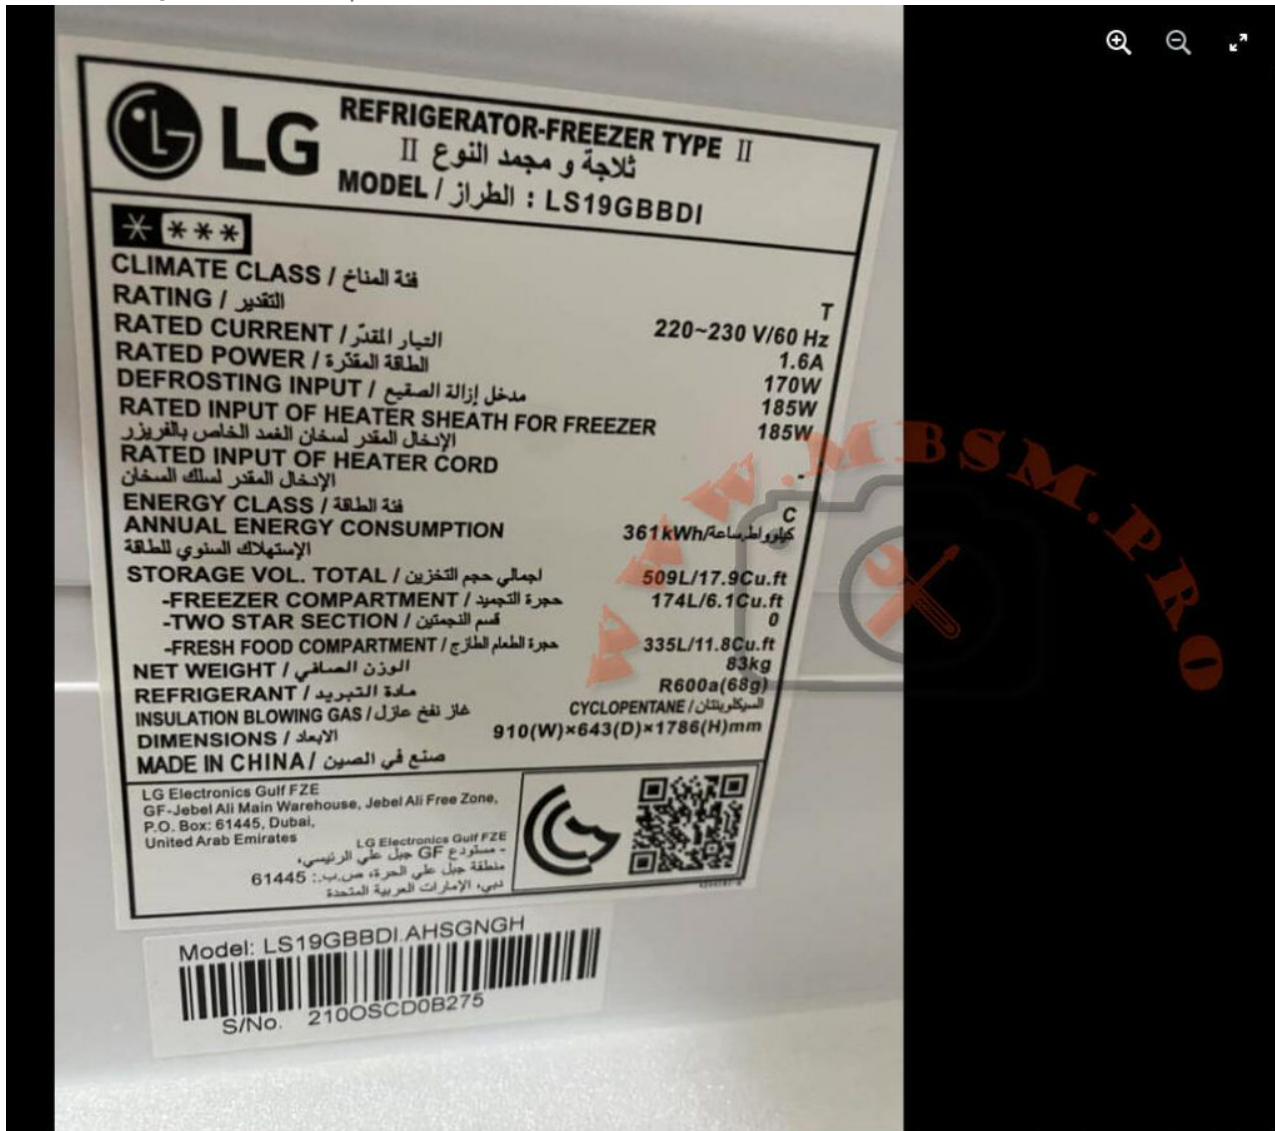

Category: compressor

written by www.mbsm.pro | 7 October 2023

Private Picture Copyright : WWW.MBSM.PRO

Mbsm.pro, LG compressor, R22, QK Series, QK222P, 1PH, 1.5 hp, 220/240V – 50Hz, 12000 btu, 1 Ton, Capacitor 35 mf

Mbsm.pro, LS19GBBDI, LG Refrigerator, 17.9 Cu.Ft , Silver PCM Color, Smart Inverter, Domper Compressor, vfl110cy1, 1/4 hp, r600a

Category: Refrigerator

Private Picture Copyright : WWW.MBSM.PRO

Private Picture Copyright : WWW.MBSM.PRO