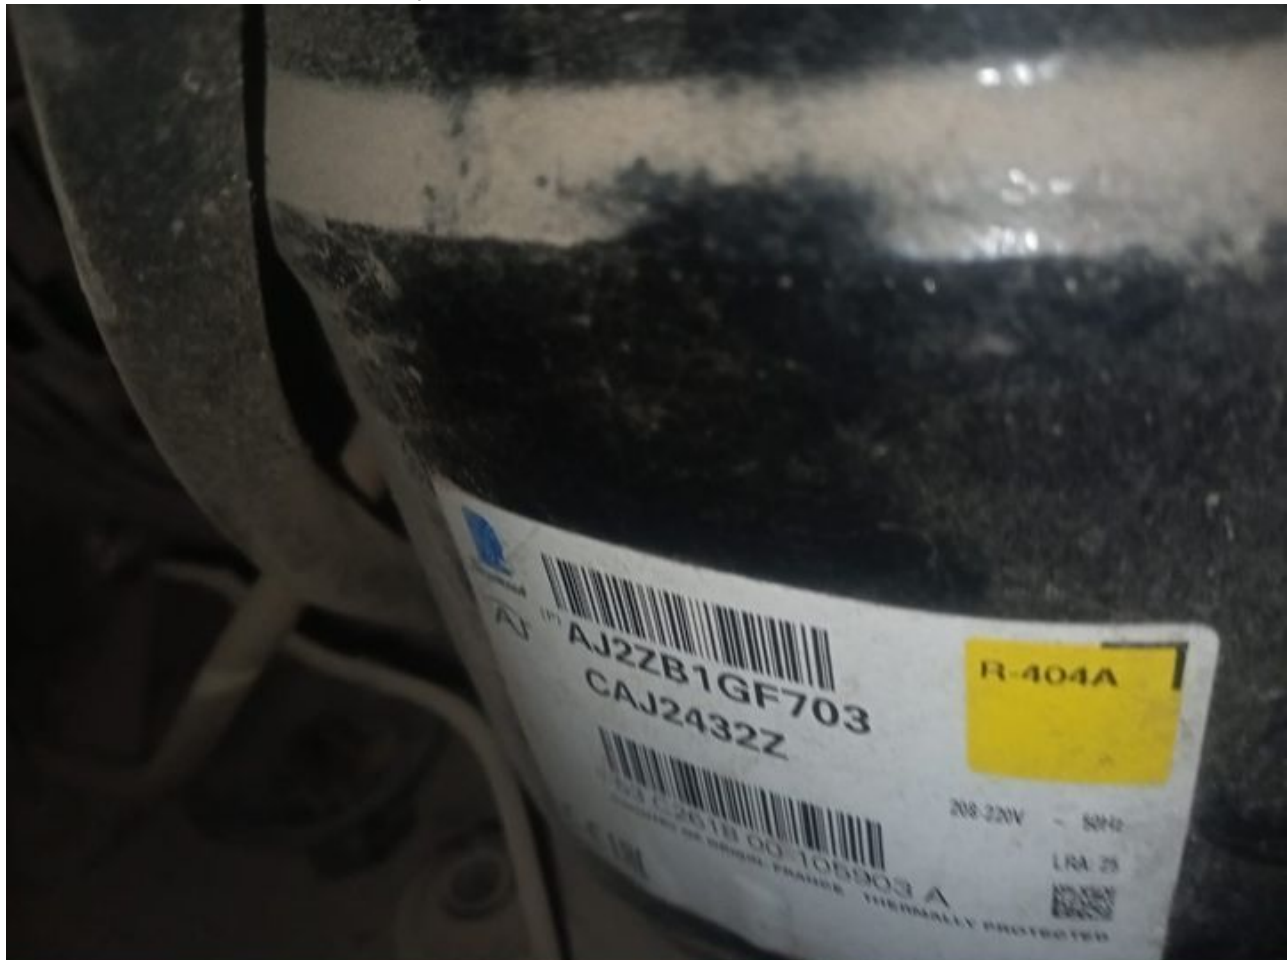

Mbsm.pro, CAJ2432Z, AJE2422ZHZ, 3/4 hp, Tecumseh, Compressor, R404a, Lbp, 480 w, 18.3CM³

Category: compressor

written by www.mbsm.pro | 7 October 2023

Private Picture Copyright : WWW.MBSM.PRO

Mbsm.pro, CAJ2432Z, AJE2422ZHZ, 3/4 hp, Tecumseh, Compressor, R404a, Lbp, 480 w, 18.3CM³