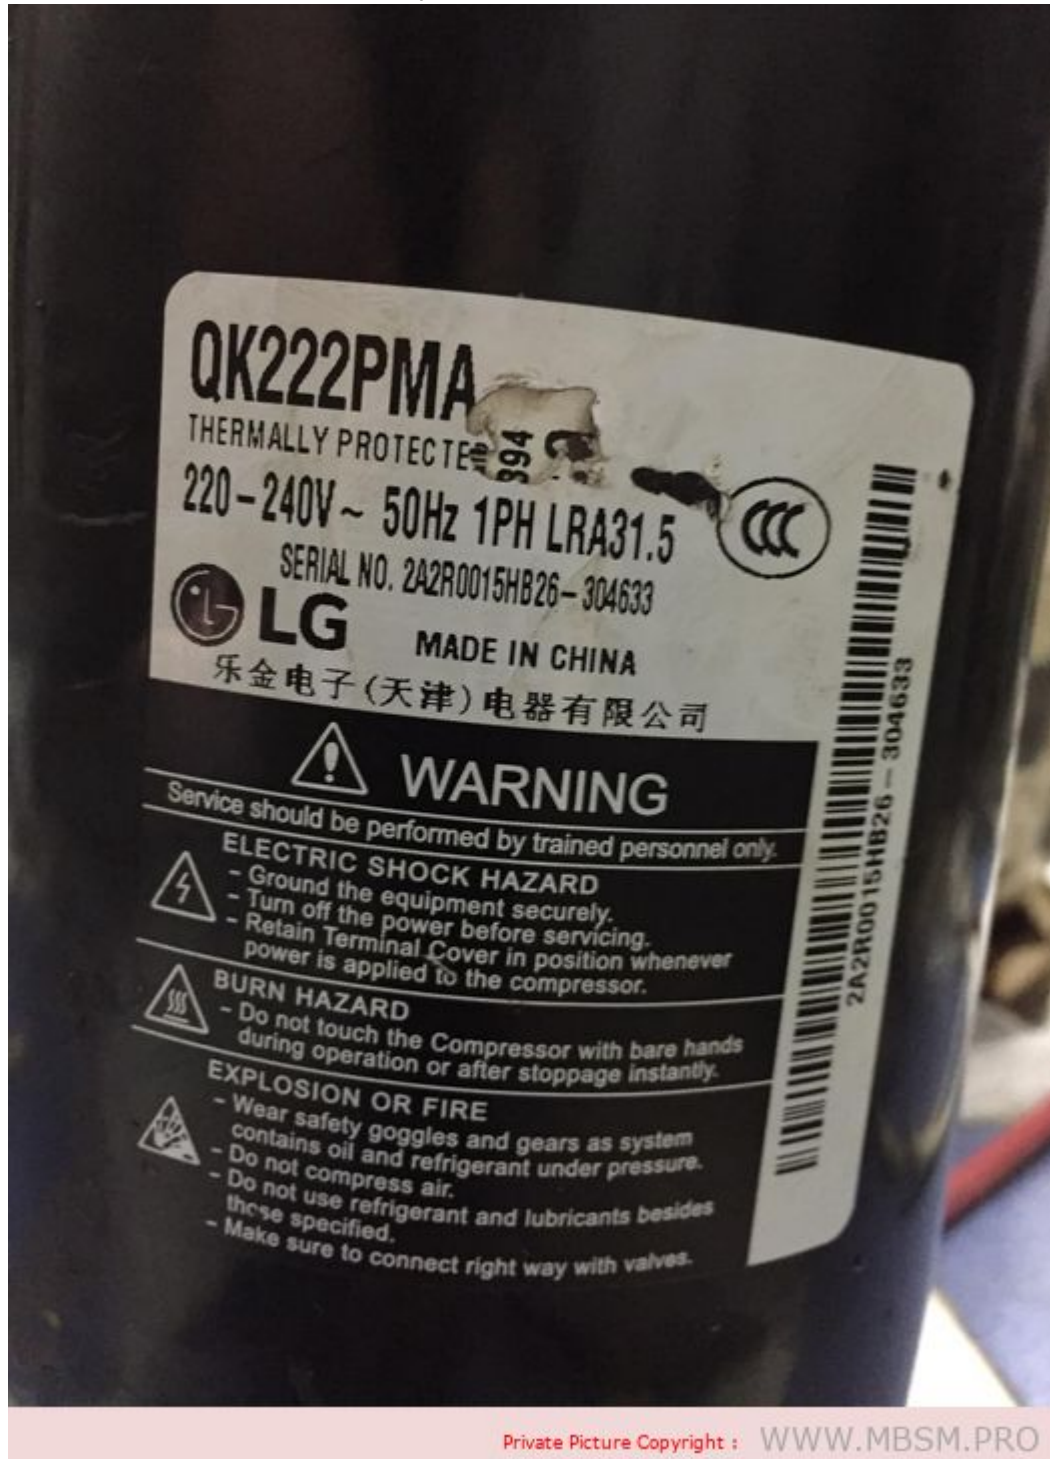

Series, QK222P, 1PH, 1.5 hp, 220/240V – 50Hz, 12000 btu, 1 Ton, Capacitor 35 mf

Category: compressor

written by www.mbsm.pro | 28 April 2023

Private Picture Copyright : WWW.MBSM.PRO

Mbsm.pro, LG compressor, R22, QK Series, QK222P, 1PH, 1.5 hp, 220/240V – 50Hz, 12000 btu, 1 Ton, Capacitor 35 mf