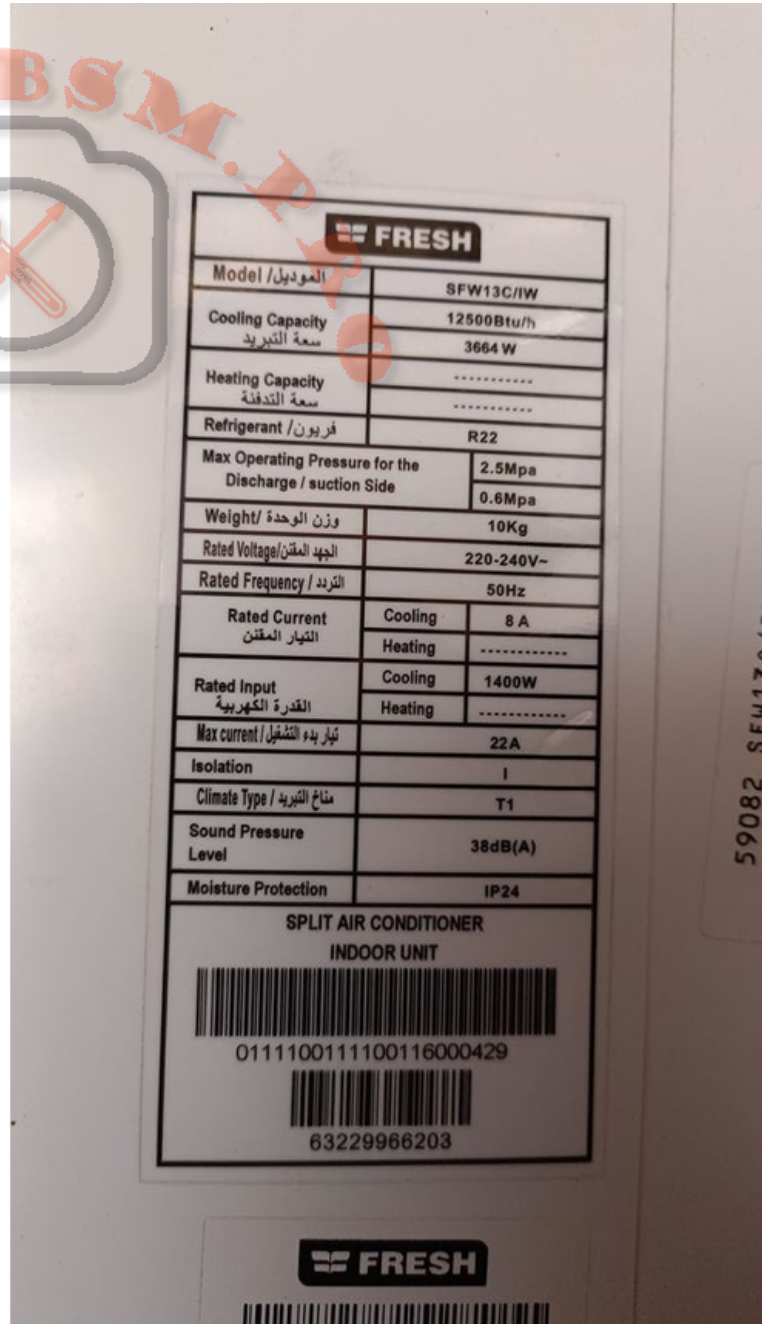

Mbsm.pro, SFW13C/IW, Air conditioner, Fresh, 12500 btu/h, Cooling, heating, 3664 w, r22, t1 ,1.5 hp, 1 Ton

Category: Post

written by www.mbsm.pro | 19 April 2022

Private Picture Copyright : WWW.MBSM.PRO

Private Picture Copyright : WWW.MBSM.PRO

Mbsm.pro, SFW13C/IW, Air conditioner, Fresh, 12500 btu/h, Cooling, heating, 3664 w, r22, t1 ,1.5 hp, 1 Ton