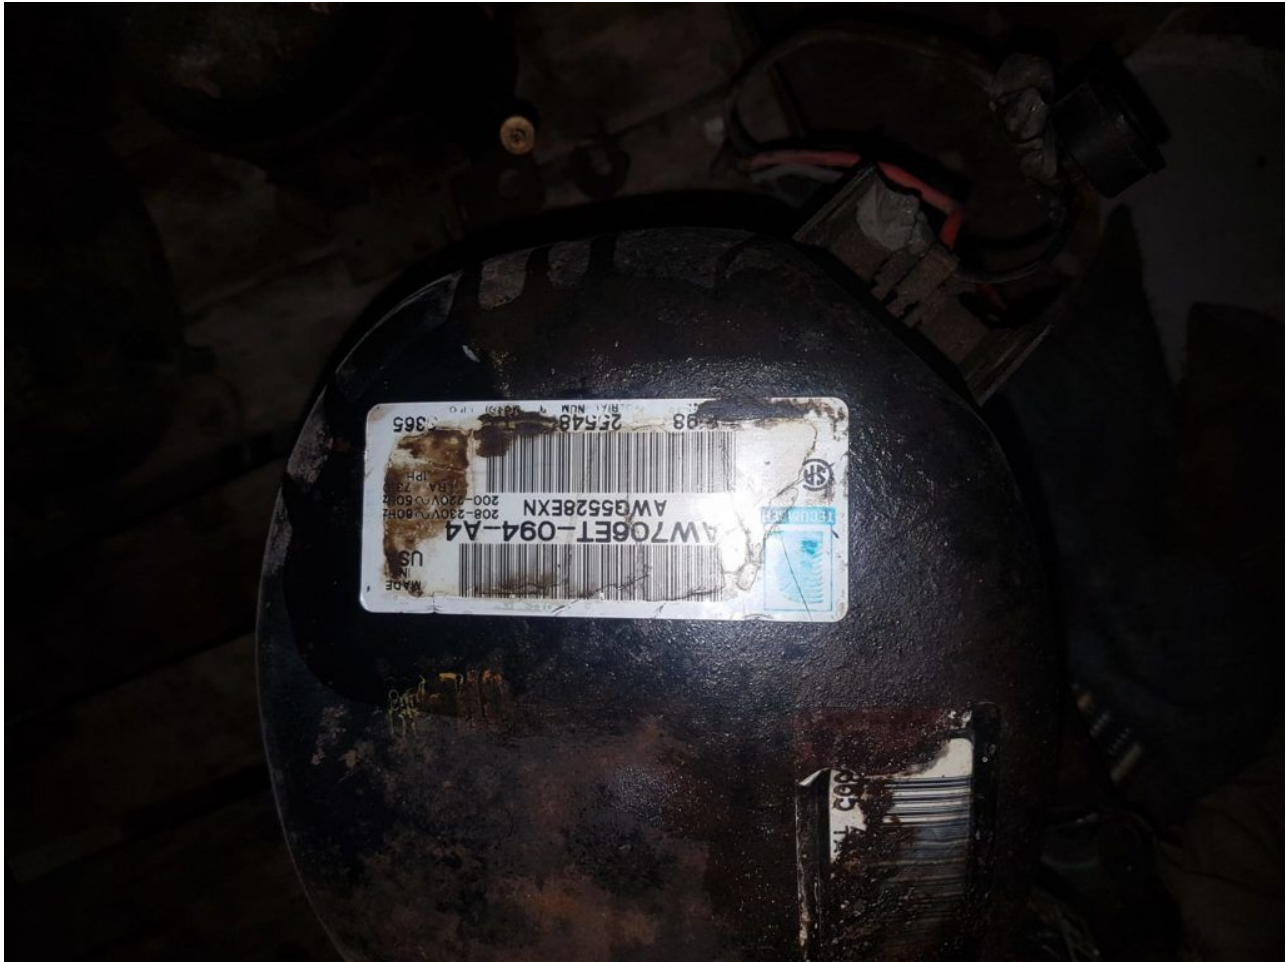

Category: air conditioner,compressor  
written by www.mbsm.pro | 19 April 2022

Private Picture Copyright: [WWW.MBSM.PRO](http://WWW.MBSM.PRO)

Mbsm.pro, Compressor, Tecumseh, AW704ET-094-A4, AWG5522EXN, 2 HP, RECIPROCATING Compressor, 200-208-220-230/60-50/1, R-22, 28000 btu/h