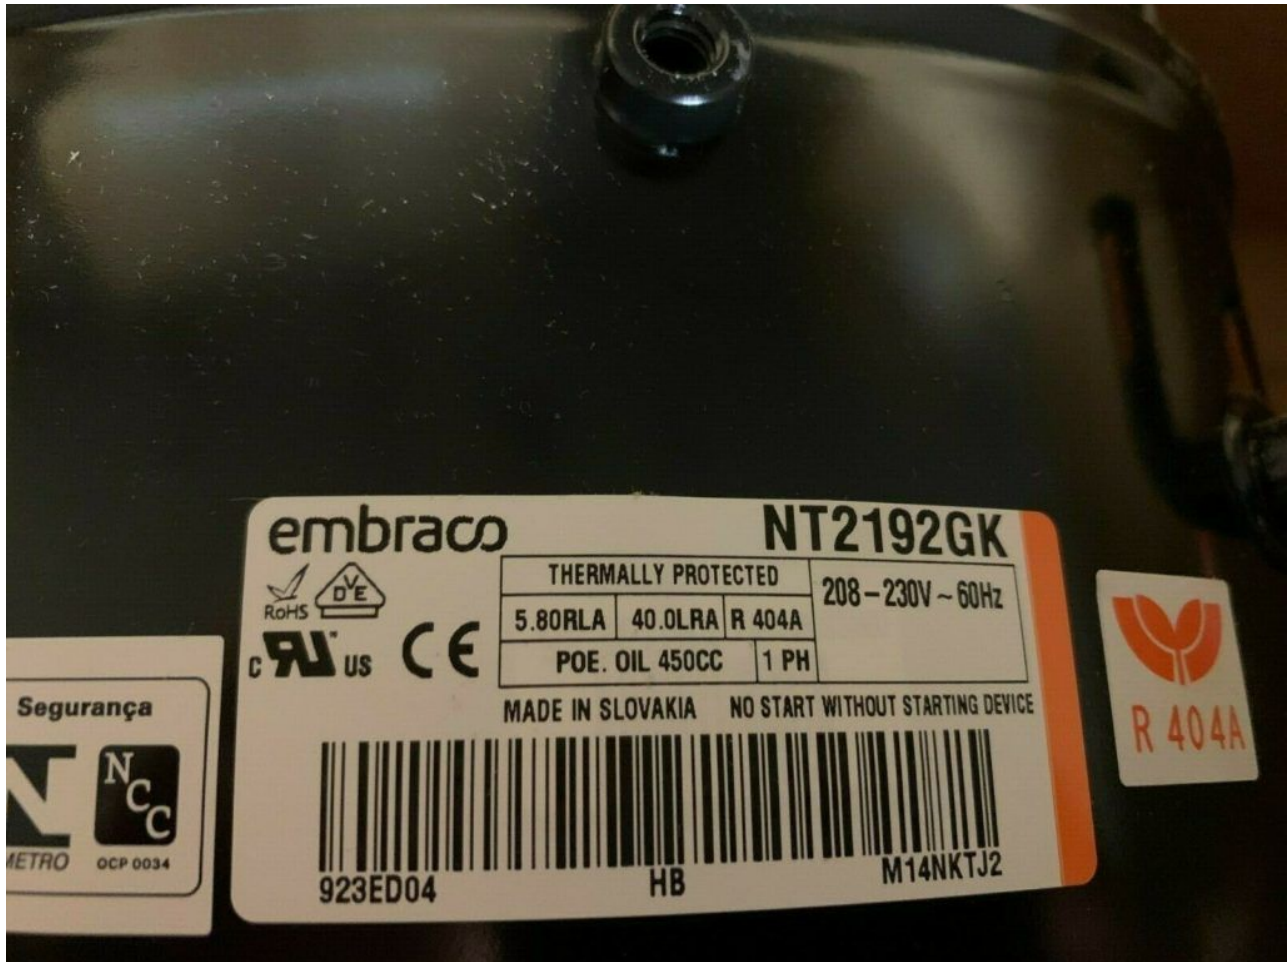

Mbsm.pro, COMPRESSOR, EMBRACO, HERMETIC, FREEZE, ICE CREAM, NT2192GK, 1.2 HP, 1v2 HP , 220-240V, LBP, 1262 W, R404A/R507, CSR

Category: compressor

written by www.mbsm.pro | 13 February 2022

Private Picture Copyright: WWW.MBSM.PRO