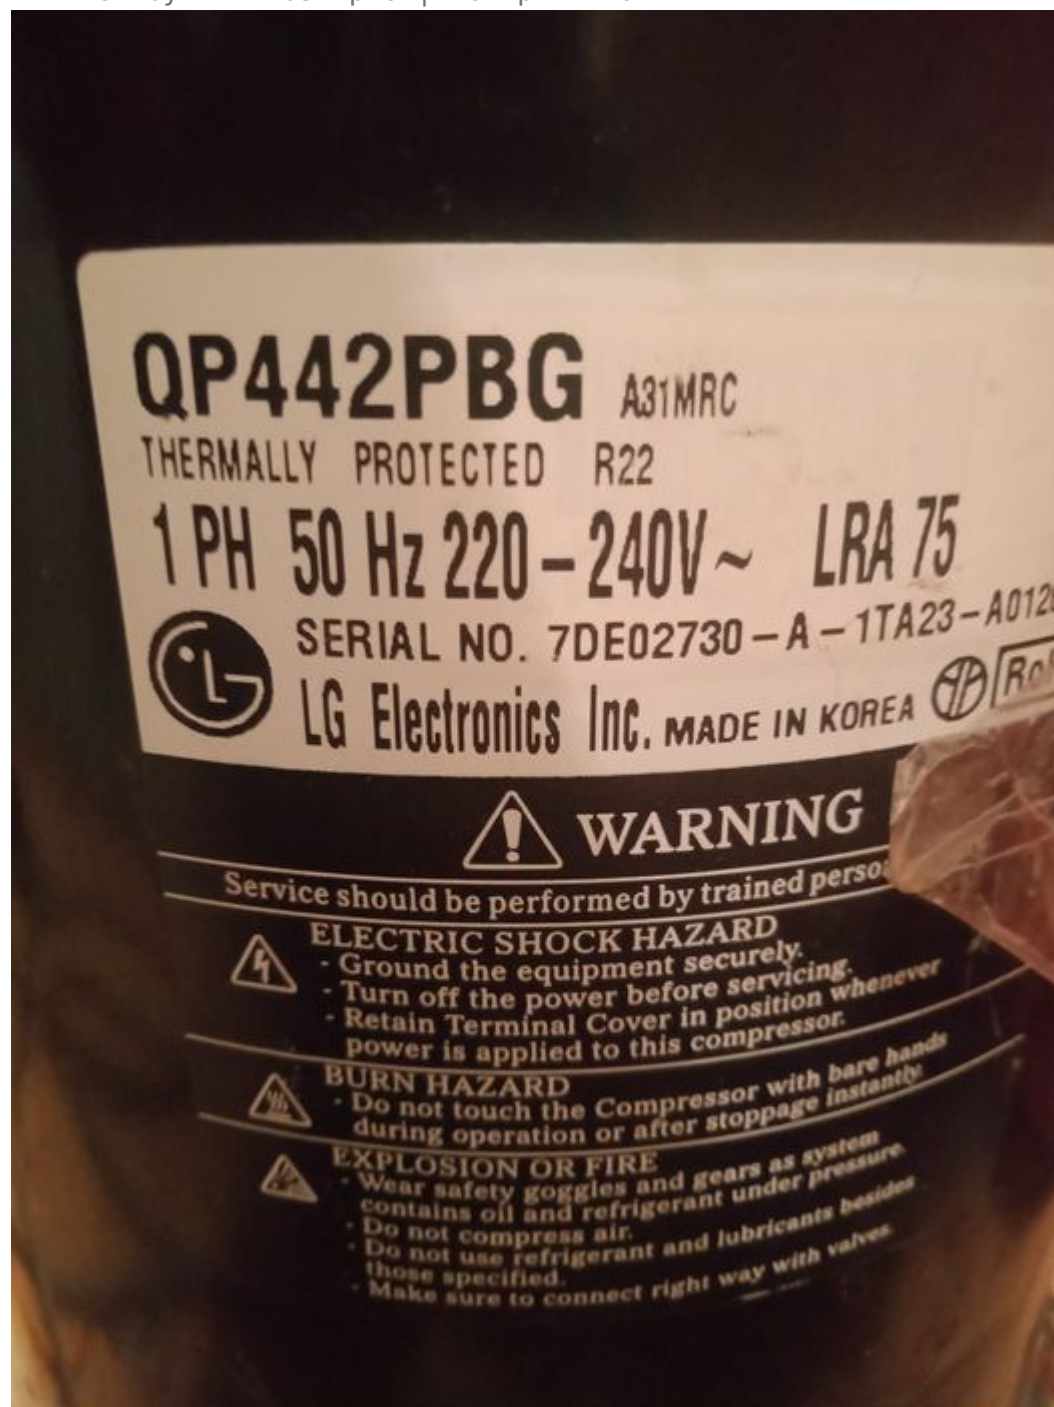

Mbsm.pro, Compressor Lg, 26000 btu/h, QP442PBA, LG, AC Rotary Compressor, Rotary Scroll Compressor, 220-240V 50HZ, 2 ton, 3 Hp++, 1 PH, Cappillary 070 Two pieces, 45 cm long

Category: air conditioner, Archivation, compressor
written by www.mbsm.pro | 26 April 2022