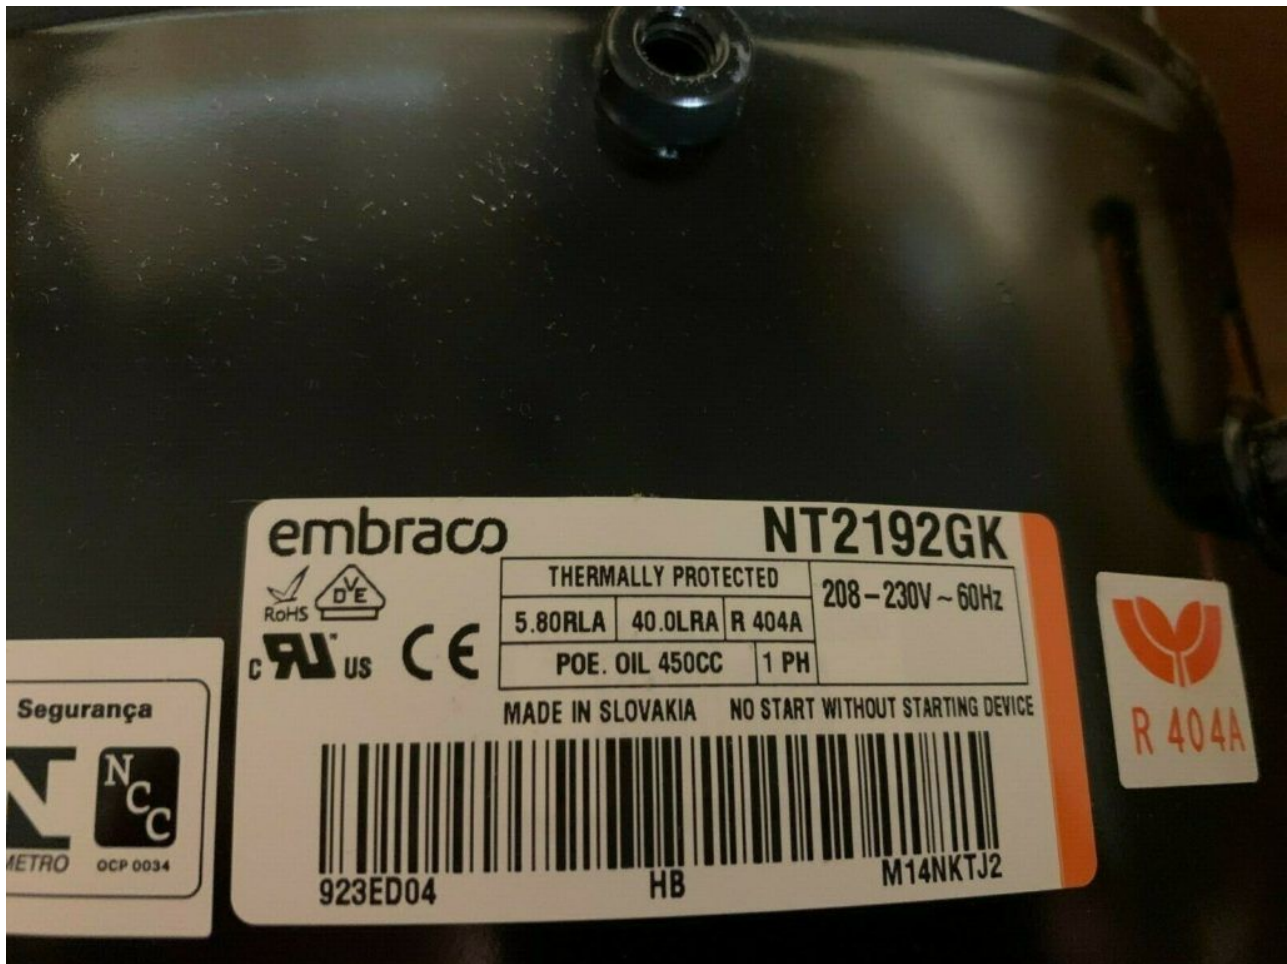

Category: compressor

written by www.mbsm.pro | 13 February 2022

Private Picture Copyright: WWW.MBSM.PRO

Mbsm.pro, Compressor, Copeland, 1 1/4 Ton, 2 hp, Scroll, ZR16KC-PFV-230, ZR16KA-PFV-830, ZR16K4-PFV-130, 15500 btu, R-22, 230 v, 1 ph

Mbsm.pro, COMPRESSOR, EMBRACO, HERMETIC, FREEZE, ICE CREAM, NT2192GK, 1.2 HP, 1v2 HP , 220-240V, LBP, 1262 W, R404A/R507, CSR

Category: compressor

written by www.mbsm.pro | 13 February 2022

Private Picture Copyright: WWW.MBSM.PRO