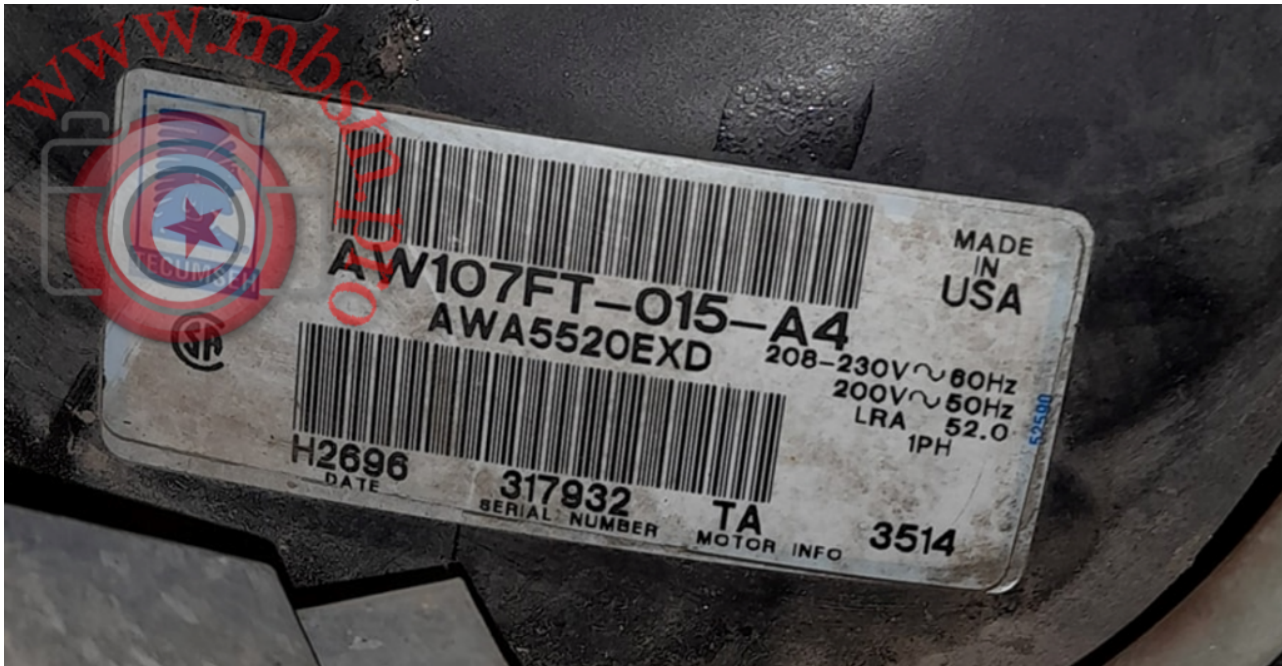

Mbsm.pro, Compressor, awa5520exd, Tecumseh, 2 HP, 208-230V, 1 PH, 18,800 BTU, R22, Hermetic (Reciprocating) Compressor Replacement

Category: compressor

written by www.mbsm.pro | 4 May 2022

Private Picture Copyright: WWW.MBSM.PRO