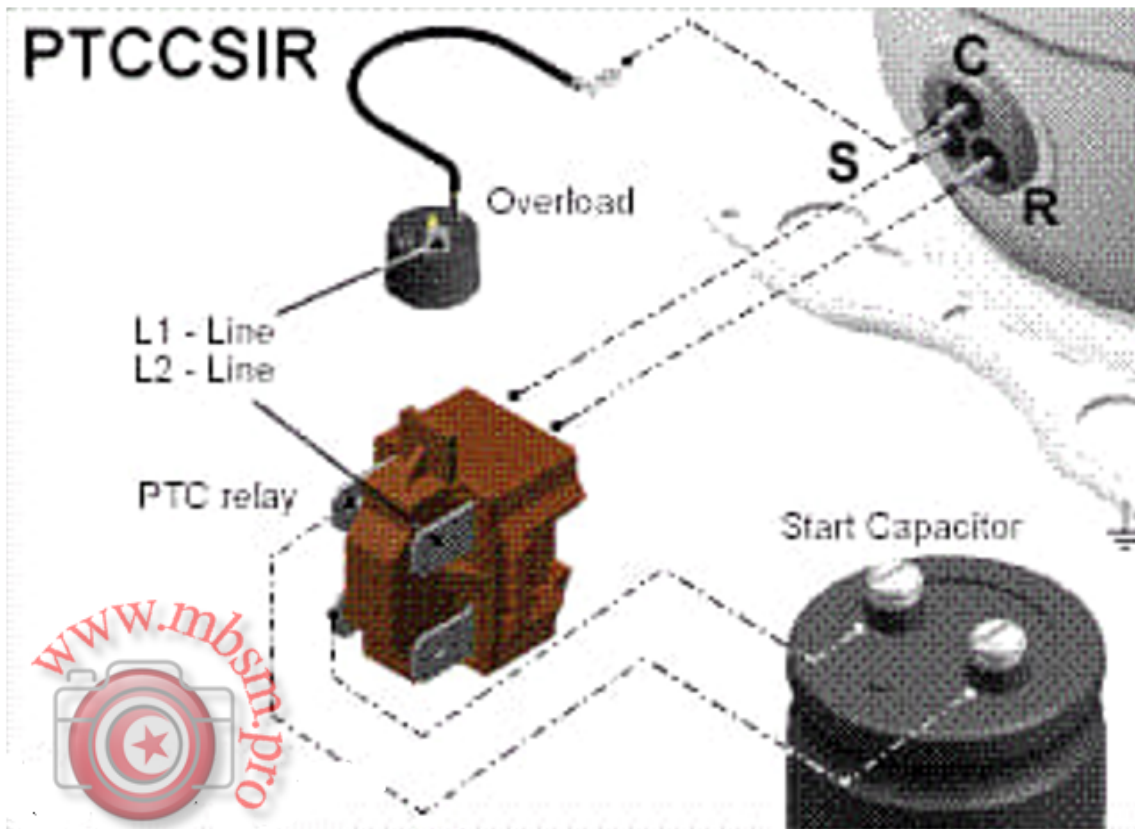

Private Picture Copyright: WWW.MBSM.PRO

Mbsm.pro, Expertise, run Compressor , ptccir, With cappacitor 80 uf

Mbsm.pro, PDF, Air conditioner, TF-H366DAB3, TOSOT, T3, 34000 BTU/h, 3 Ton, 4 HP, 1 PH, R22 , 2.5 kG, 220 v, 15.5 A

Category: Files

written by www.mbsm.pro | 4 May 2022