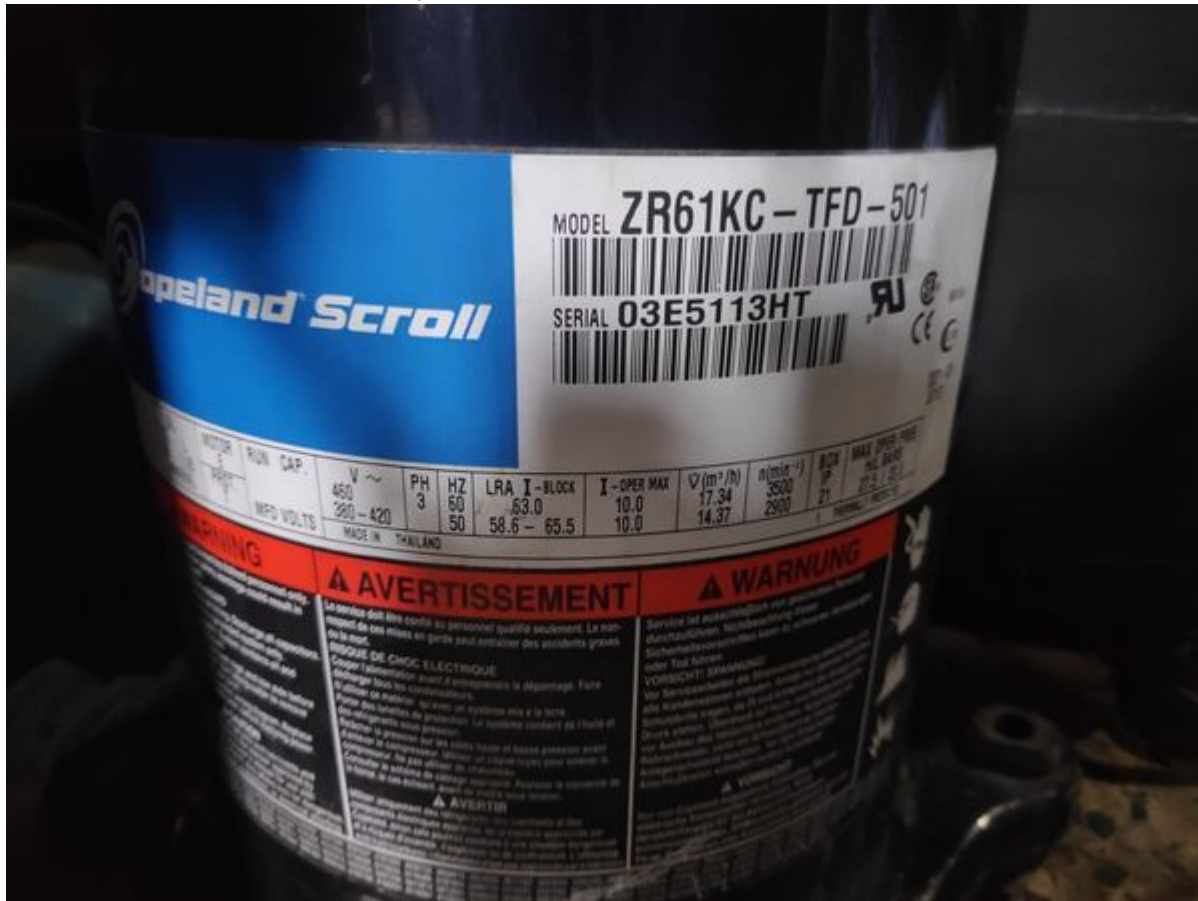

MHBP, 34.45m3, 380V/50Hz, R22, 3 PH

Mbsm.pro, COMPRESSOR, ZR61KC-TFD-522, SCROLL, R22, 3 PHASE, COPELAND, chiller, 14570 w, 49700 btu, 5 Hp

Category: compressor

written by www.mbsm.pro | 3 March 2022

Private Picture Copyright: WWW.MBSM.PRO

Mbsm.pro, COMPRESSOR, ZR61KC-TFD-522, SCROLL, R22, 3 PHASE, COPELAND, chiller, 14570 w, 49700 btu, 5 Hp

---

Mbsm.pro, compressor, Electrolux, ZEM, GL45AA, LBP, 1/8 hp

Category: compressor

written by www.mbsm.pro | 3 March 2022