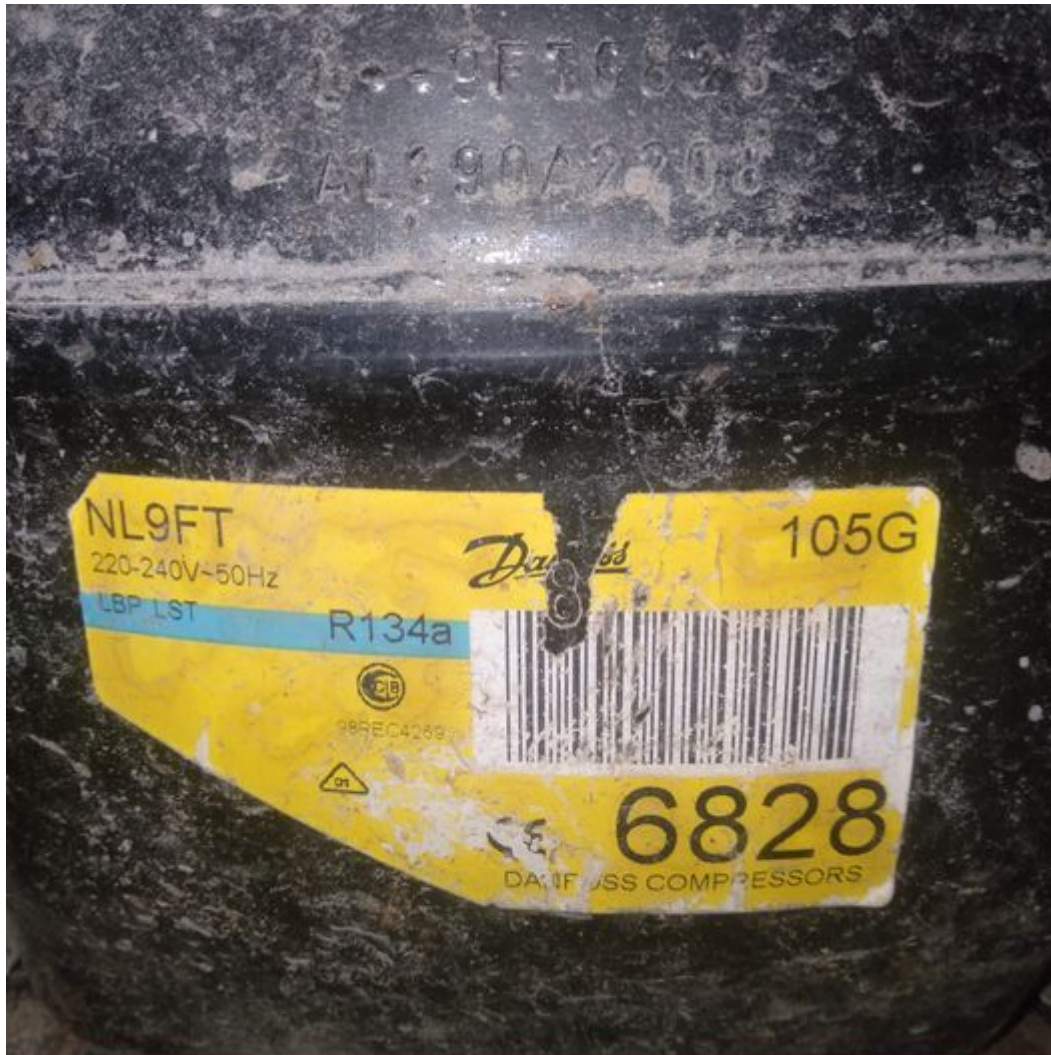

Mbsm.pro, Kiriazi, E280/2,  
Refrigerator, 2 Doors, 10 Feet, ZMC,  
EGL60AF, compressor, r134a, 140g, 1/6  
hp, LBP

Category: compressor,Refrigerator  
written by www.mbsm.pro | 2 July 2022

Private Picture Copyright : [WWW.MBSM.PRO](http://WWW.MBSM.PRO)

Mbsm.pro, Kiriazi, E280/2, Refrigerator, 2 Doors, 10 Feet, ZMC, EGL60AF,  
compressor, r134a, 140g, 1/6 hp, LBP

---

Mbsm.pro, Compressor, NL9FT,  
105G6828, 105G 6828, 105G-6828,  
Danfoss ,Fridge Compressor, 1/3 hp,  
R134

Category: compressor  
written by www.mbsm.pro | 2 July 2022

Private Picture Copyright : [WWW.MBSM.PRO](http://WWW.MBSM.PRO)

Mbsm.pro, Compressor, NL9FT, 105G6828, 105G 6828, 105G-6828, Danfoss ,Fridge Compressor, 1/3 hp, R134