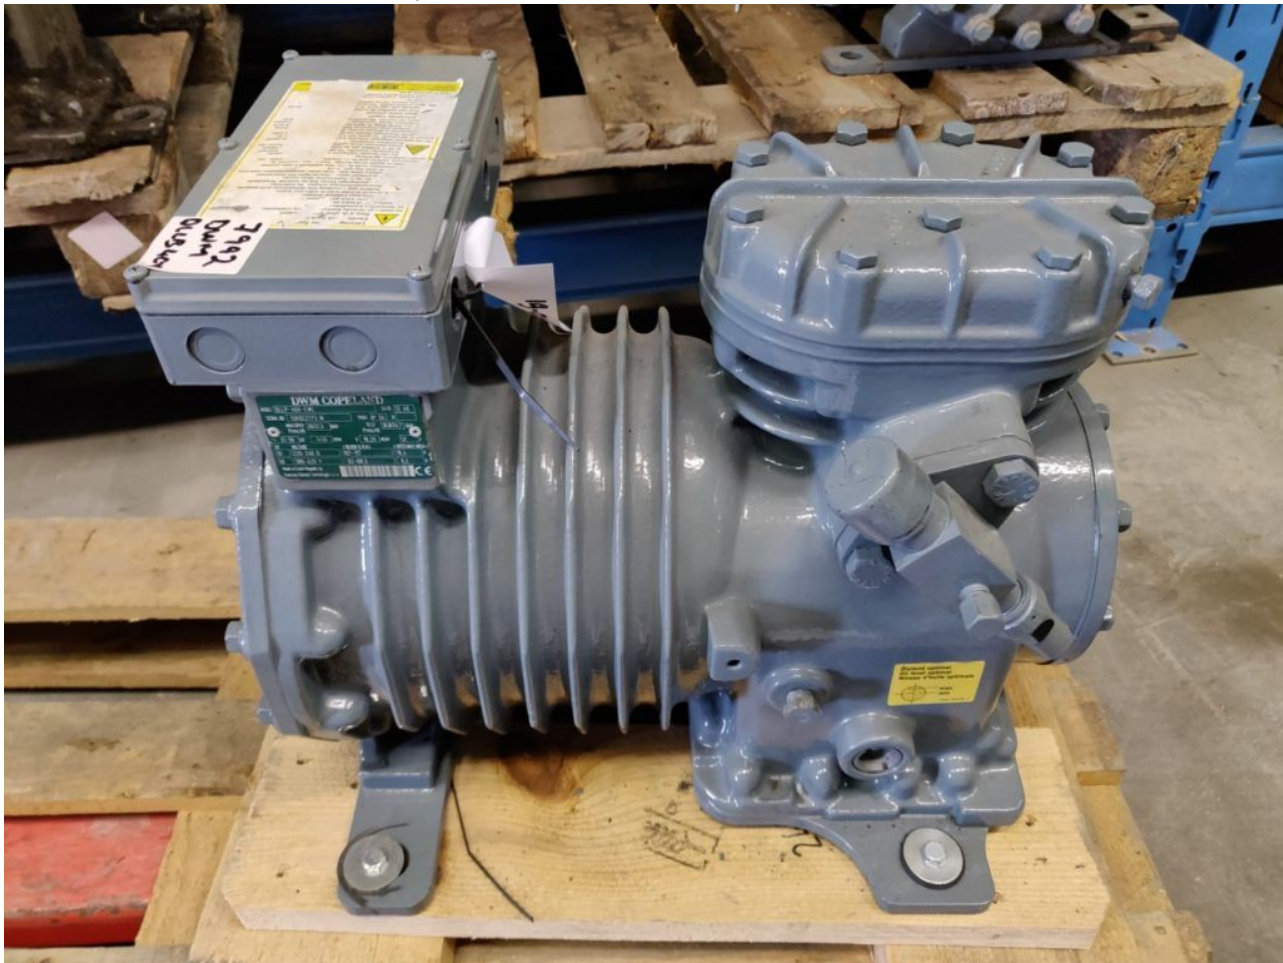

Mbsm.pro, Compressor, DLLP-40X, DLLP-40X-EWL, DWM, Copeland, Semi-Hermetic Compressor, 4 Hp, R507, 400V /3PH/ 50hz

Category: compressor

written by www.mbsm.pro | 20 March 2022

Private Picture Copyright: WWW.MBSM.PRO

Mbsm.pro, Compressor, DLLP-40X, DLLP-40X-EWL, DWM, Copeland, Semi-Hermetic Compressor, 4 Hp, R507, 400V /3PH/ 50hz

---

Mbsm.pro, Compressor, Water Cooler, Qb Serie, QB51C99GLX5, R-134, Panasonic, 128 W, 1bp, 1/6 hp, 220 v

Category: compressor

written by www.mbsm.pro | 20 March 2022