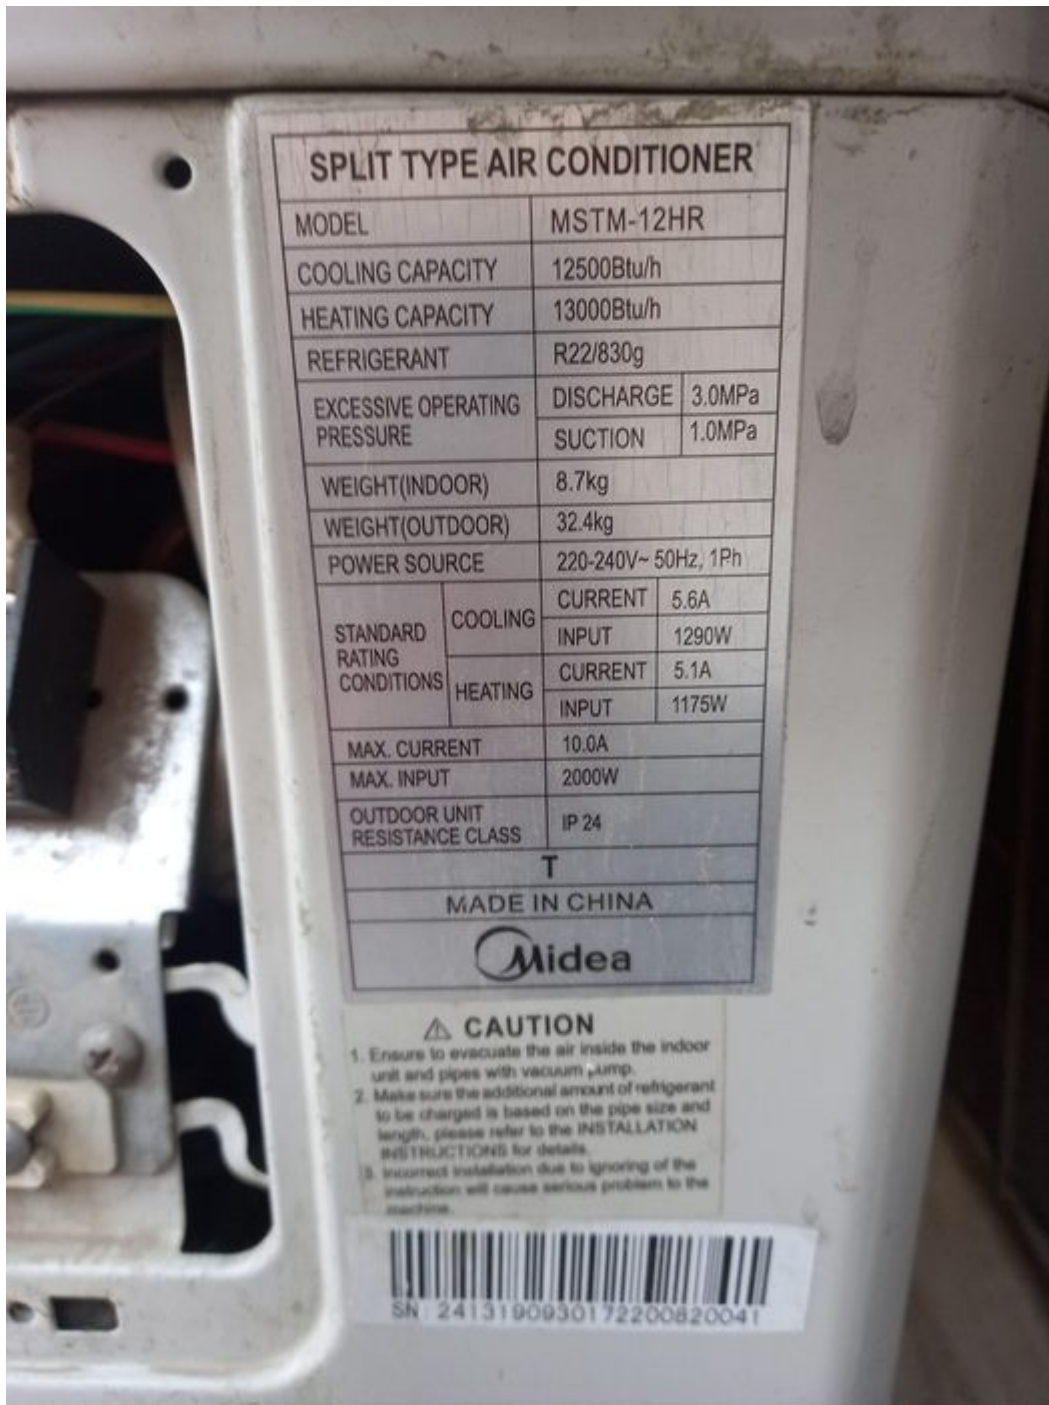

Mbsm.pro, compressor, Wansheng, QD Serie, Freezer, refrigerator, QD110Y, R600a, 1/5 hp, 183 w, Lbp

Category: compressor

written by www.mbsm.pro | 20 March 2022

Private Picture Copyright: WWW.MBSM.PRO

Mbsm.pro, compressor, Wansheng, QD Serie, Freezer, refrigerator, QD110Y, R600a, 1/5 hp, 183 w, Lbp

Mbsm.pro, File, pdf, MSTM-12HR,
Midea, 12500 btu/h, r22, 830 g, 220
v, 1 ph, T1, 1 ton, 1.5 HP

Category: Files

written by www.mbsm.pro | 20 March 2022

SPLIT TYPE AIR CONDITIONER			
MODEL		MSTM-12HR	
COOLING CAPACITY		12500Btu/h	
HEATING CAPACITY		13000Btu/h	
REFRIGERANT		R22/830g	
EXCESSIVE OPERATING PRESSURE		DISCHARGE	3.0MPa
		SUCTION	1.0MPa
WEIGHT(INDOOR)		8.7kg	
WEIGHT(OUTDOOR)		32.4kg	
POWER SOURCE		220-240V~ 50Hz, 1Ph	
STANDARD RATING CONDITIONS	COOLING	CURRENT	5.6A
		INPUT	1290W
	HEATING	CURRENT	5.1A
		INPUT	1175W
MAX. CURRENT		10.0A	
MAX. INPUT		2000W	
OUTDOOR UNIT RESISTANCE CLASS		IP 24	
T			
MADE IN CHINA			
			