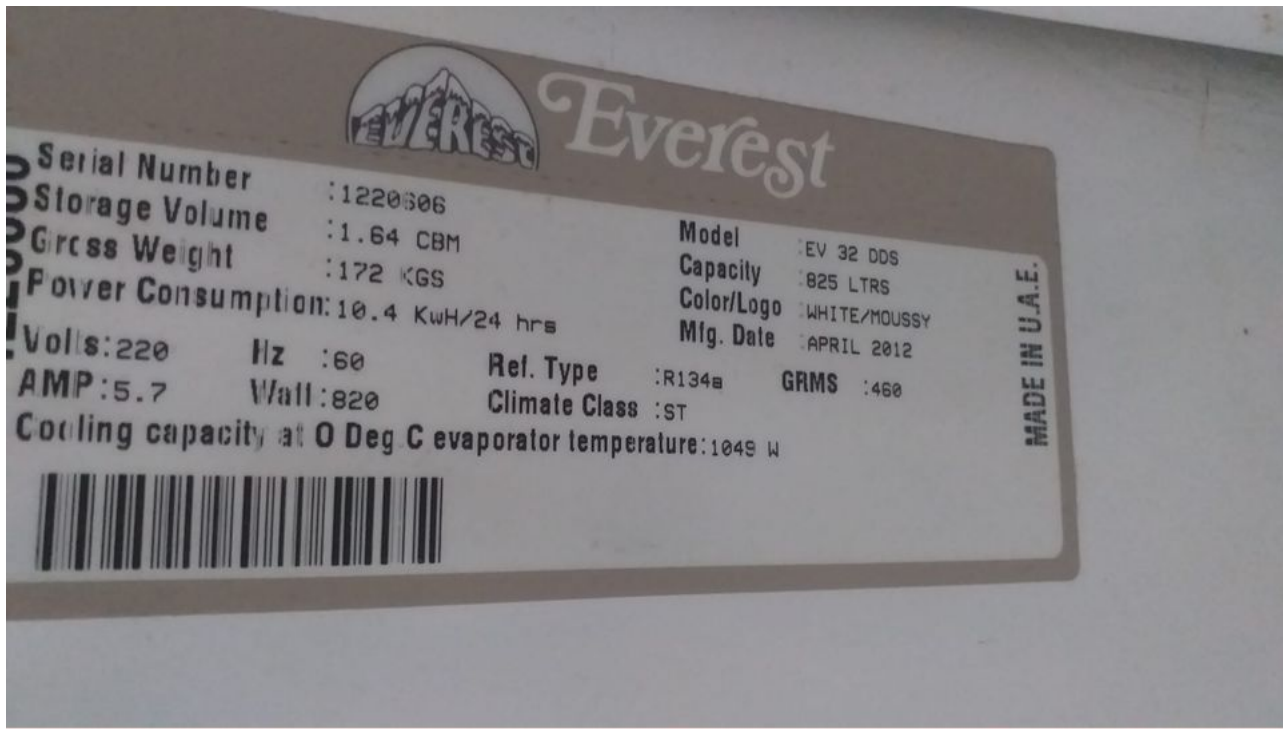

Private Picture Copyright: WWW.MBSM.PRO

Mbsm.info, upright, double door, cooler, ev32dds, visi cooler, makeeverest, captive, consumption, EV 32 DDS, 825 L, Compressor, 3/8 Hp++, R134A, 460 G, 0.9/1.2 bar, Filtre 30Gr, Capillary, 0.42, 180 psi

Mbsm.pro, compressor, Toshiba compressor, GMCC, Air Conditioner Rotary ,Toshiba, rotary compressor, PH420G2CS, PH420G2CS-4KU1, 1 PH – 50Hz – 220/240V, 25317 Btu/h, 7420w, 3 Hp++, r22 / 410A, MHBP, Fixed speed

Category: air conditioner,compressor
written by www.mbsm.pro | 20 March 2022