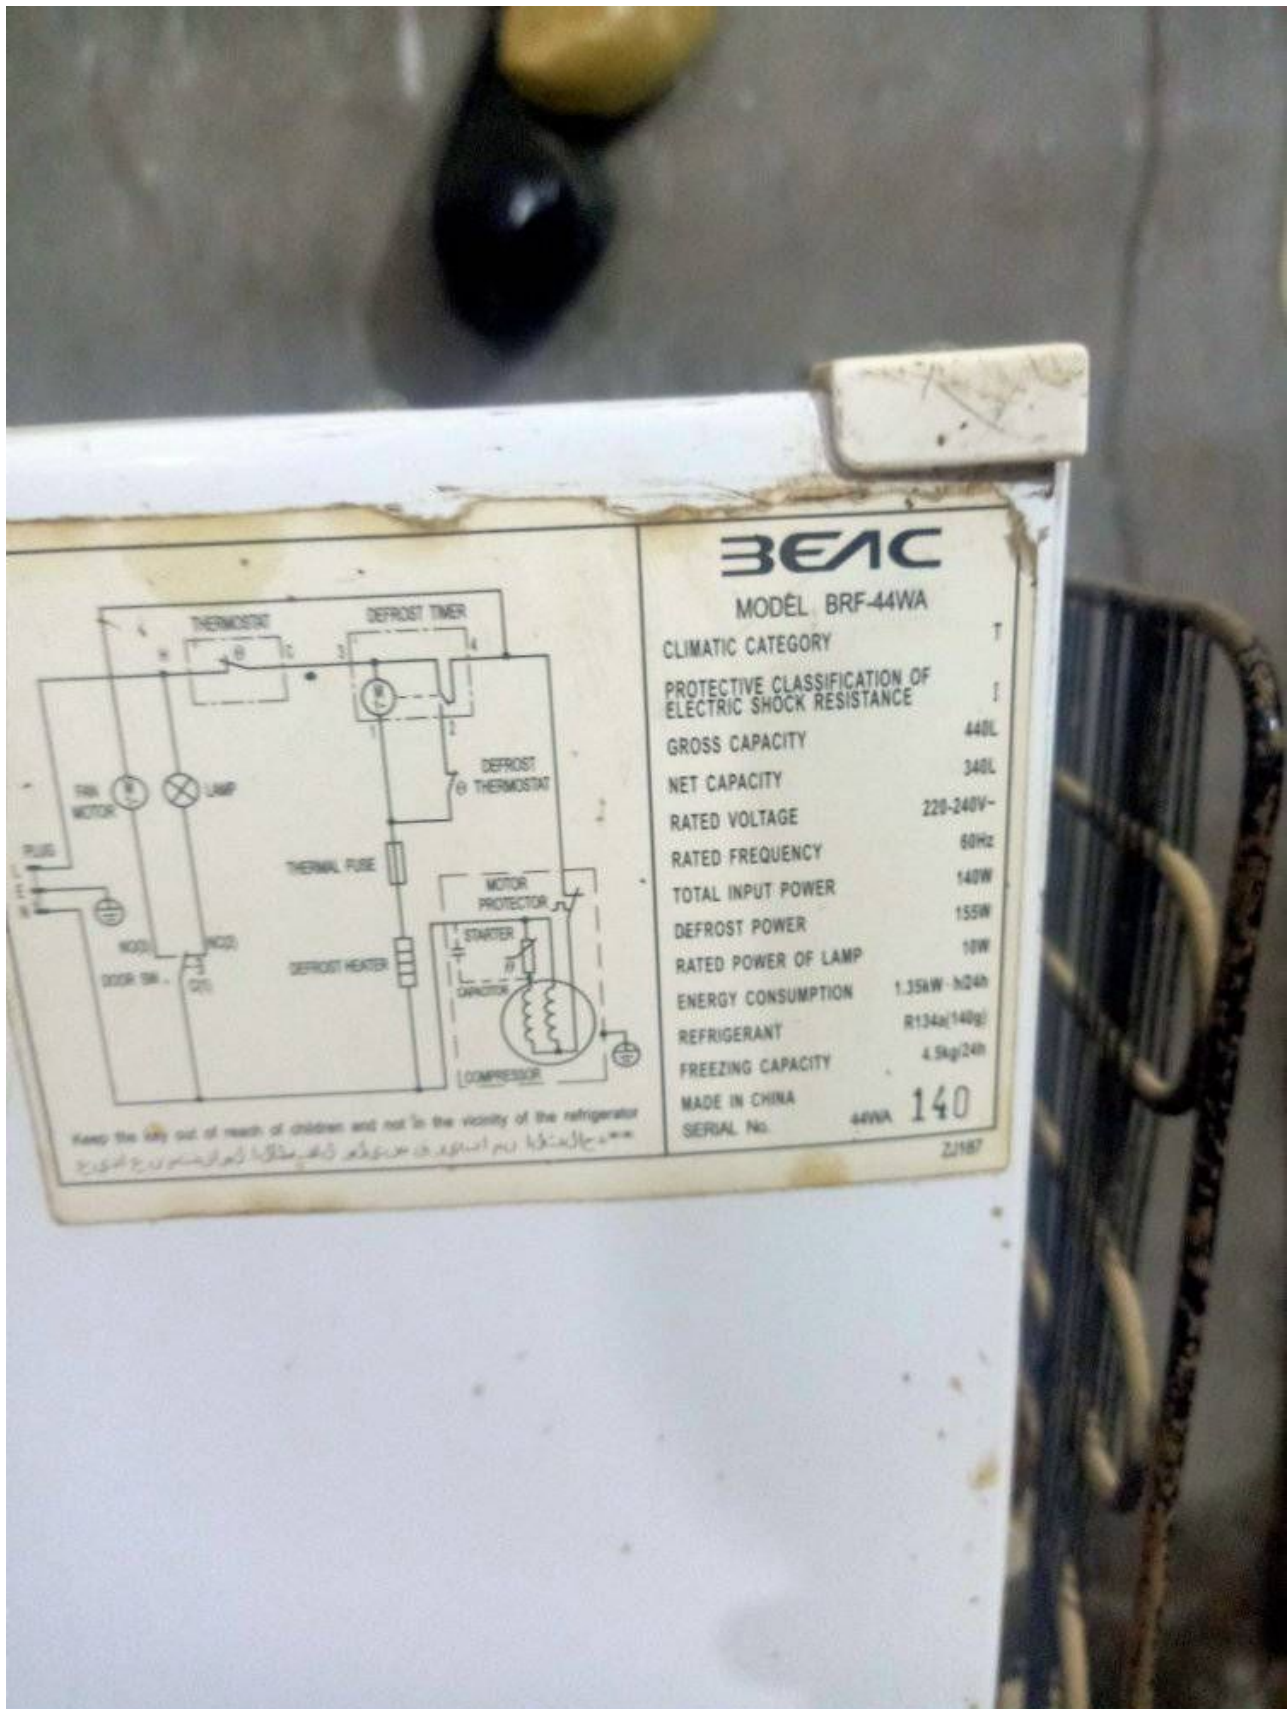

BEAC

MODEL BRF-44WA

CLIMATIC CATEGORY	T
PROTECTIVE CLASSIFICATION OF ELECTRIC SHOCK RESISTANCE	I
GROSS CAPACITY	440L
NET CAPACITY	340L
RATED VOLTAGE	220-240V~
RATED FREQUENCY	60Hz
TOTAL INPUT POWER	140W
DEFROST POWER	155W
RATED POWER OF LAMP	10W
ENERGY CONSUMPTION	1.35kW-h/24h
REFRIGERANT	R134a(140g)
FREEZING CAPACITY	4.5kg/24h
MADE IN CHINA	
SERIAL No.	44WA 140

Keep the key out of reach of children and not in the vicinity of the refrigerator
مفتاح را دور از دسترس کودکان و در نزدیکی یخچال نگذارید

Private Picture Copyright : WWW.MBSM.PRO

Mbsm.pro, refrigerator, No frost, brf-44wa, 44wa-140,12 feet, 340wL, 140 w, Compressor, 1/5 hp, r134a, 140 G, defrost power 155 w