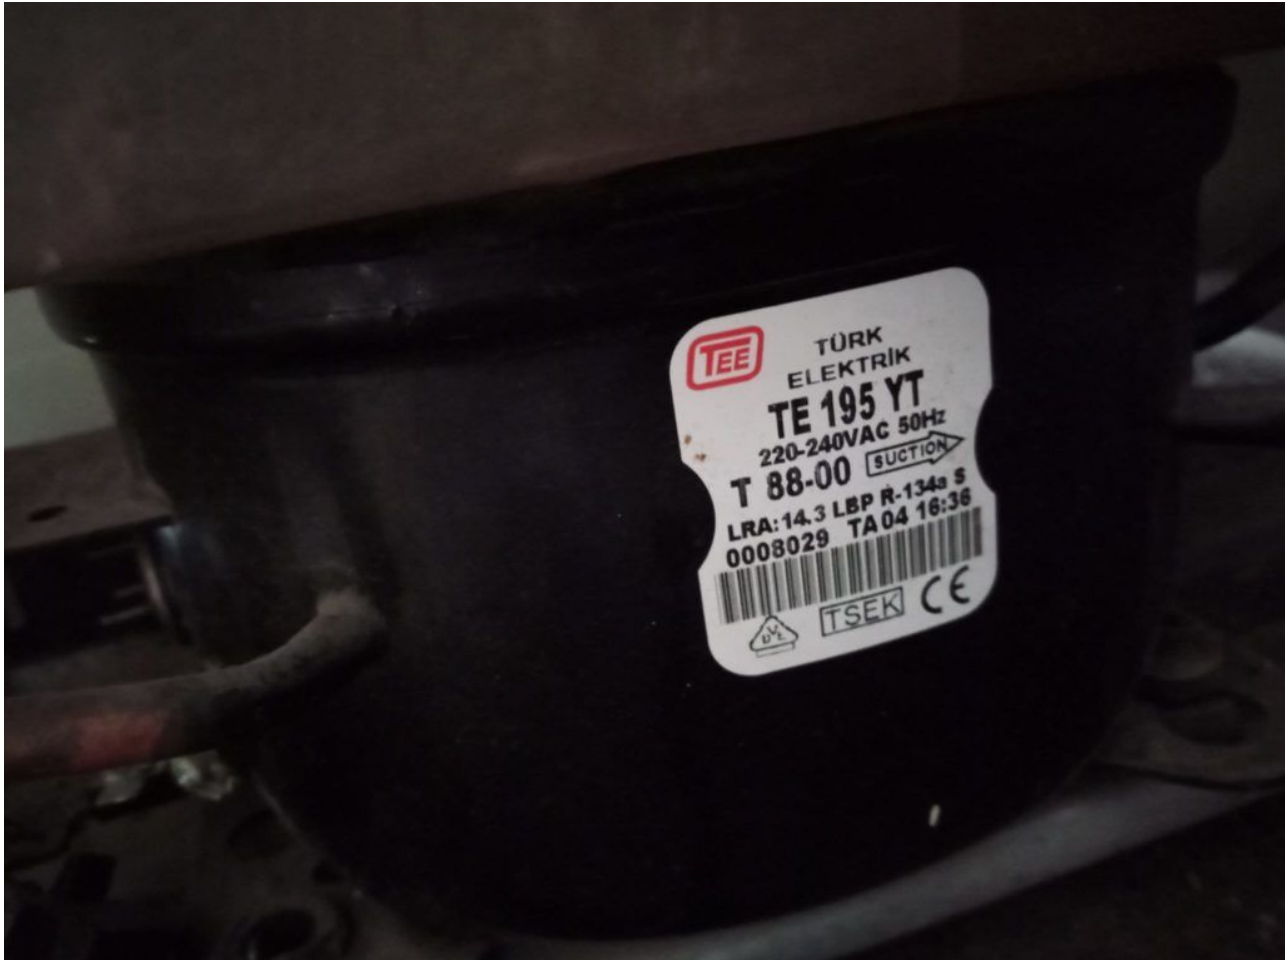

Mbsm.pro, Compressor, Te195yt, 1/4 Hp, 226 W, Lbp, R134a, lra 14a, 220v, 1 phase 50 hz

Category: Post

written by www.mbsm.pro | 9 April 2022

Private Picture Copyright: WWW.MBSM.PRO

Mbsm.pro, Compressor, Te195yt, 1/4 Hp, 226 W, Lbp, R134a, lra 14a, 220v, 1 phase 50 hz

---

Mbsm.pro, Trane OEM CSHD183K00M / COM09161 Replacement Compressor 15.2 TON 380-415/3/50-460/3/60 R-410A, 180000 btu/h

Category: compressor

written by www.mbsm.pro | 9 April 2022