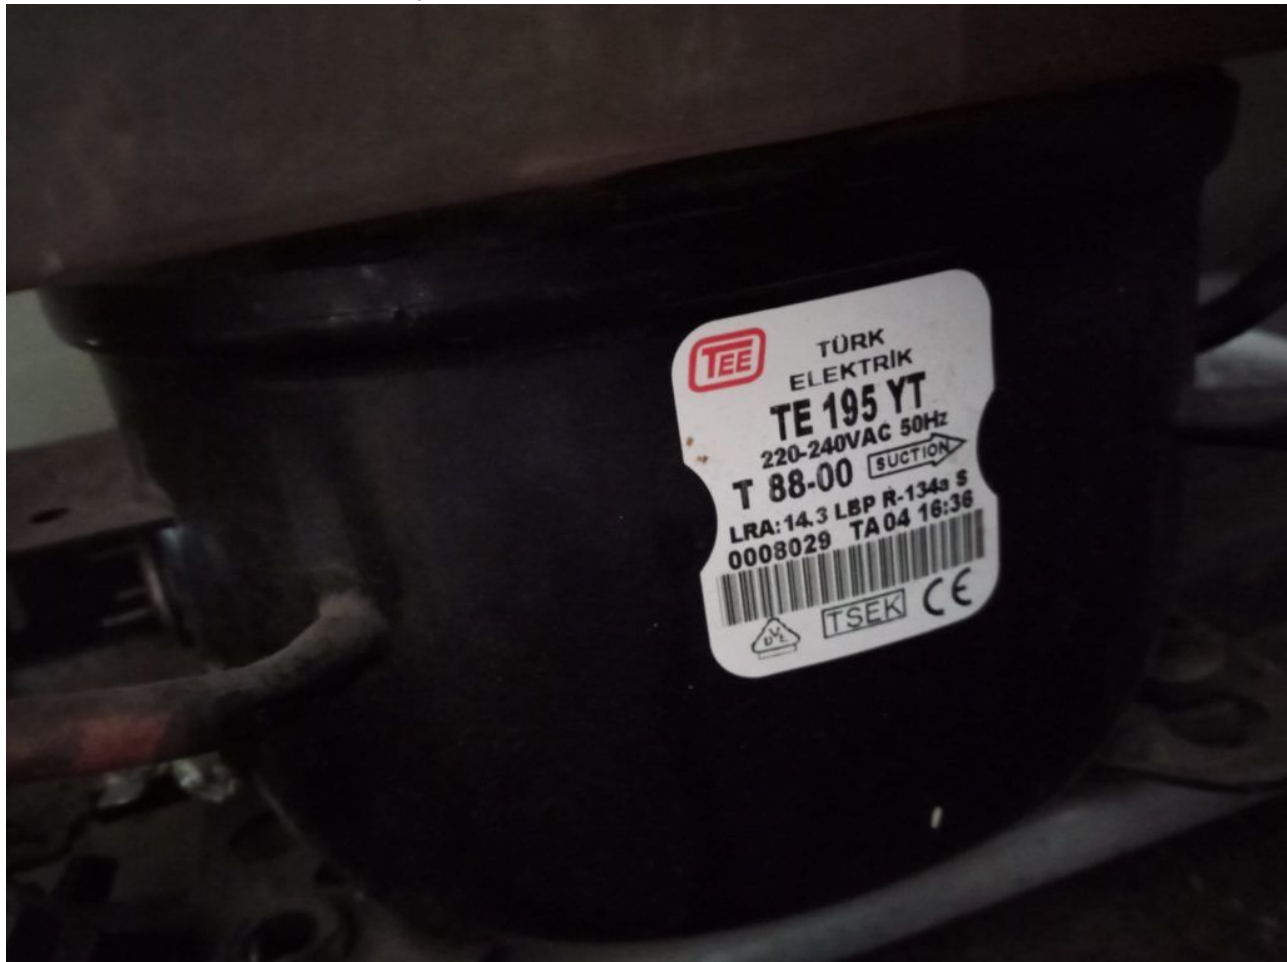

Mbsm.pro, Compressor, Te195yt, 1/4 Hp, 226 W, Lbp, R134a, lra 14a, 220v, 1 phase 50 hz

Category: Post

written by www.mbsm.pro | 9 April 2022

Private Picture Copyright: WWW.MBSM.PRO

Mbsm.pro, Compressor, Te195yt, 1/4 Hp, 226 W, Lbp, R134a, lra 14a, 220v, 1 phase 50 hz

---

Mbsm.pro, Trane OEM CSHD183K00M / COM09161 Replacement Compressor 15.2 TON 380-415/3/50-460/3/60 R-410A, 180000 btu/h

Category: compressor

written by www.mbsm.pro | 9 April 2022