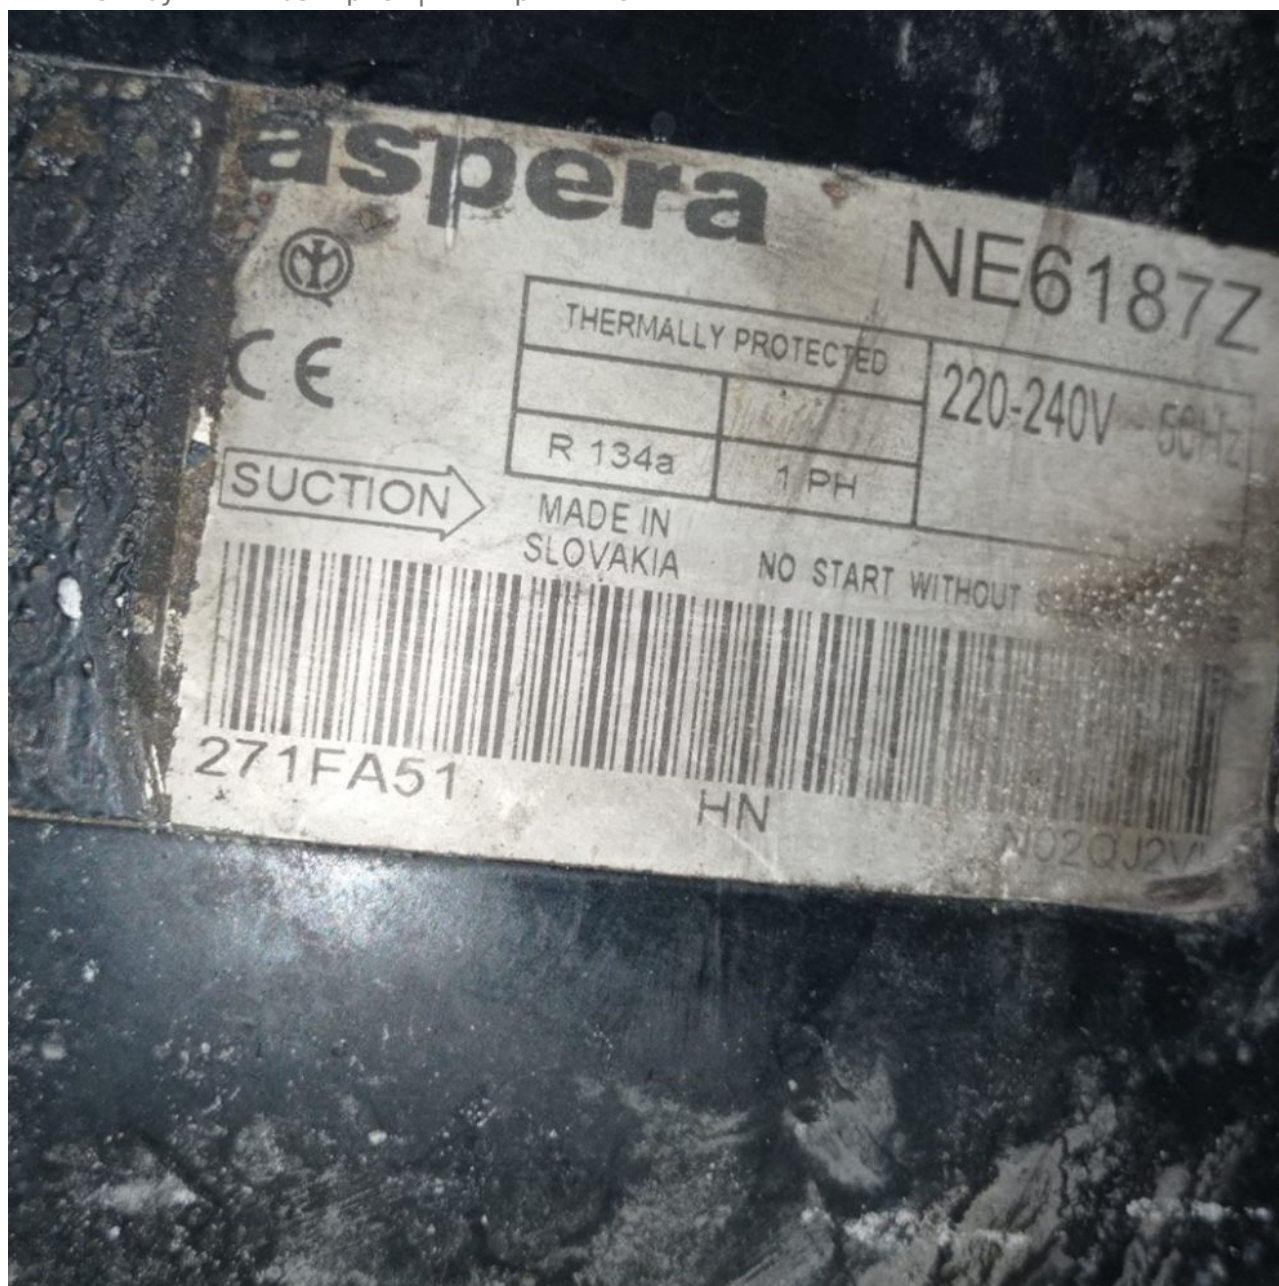

Mbsm.pro, Compressor, 1/5hp, Low-temperature, hermetic, refrigeration, compressor Embraco, Aspera, (Embrako Aspera), NB3117Z, LBP, R-134a, 174W at $T_i = -23.3C$, $T_k = 54.4C$

Mbsm.pro, Compressor, Embraco, aspera, ne6187z, 1/3 hp++, big, CSIR, HMBP, r134a, 230/1/50

Category: Archivation, compressor
written by www.mbsm.pro | 11 April 2022

Private Picture Copyright: WWW.MBSM.PRO

Mbsm.pro, Compressor, Embraco, aspera, ne6187z, 1/3 hp++, big, CSIR, HMBP, r134a, 230/1/50