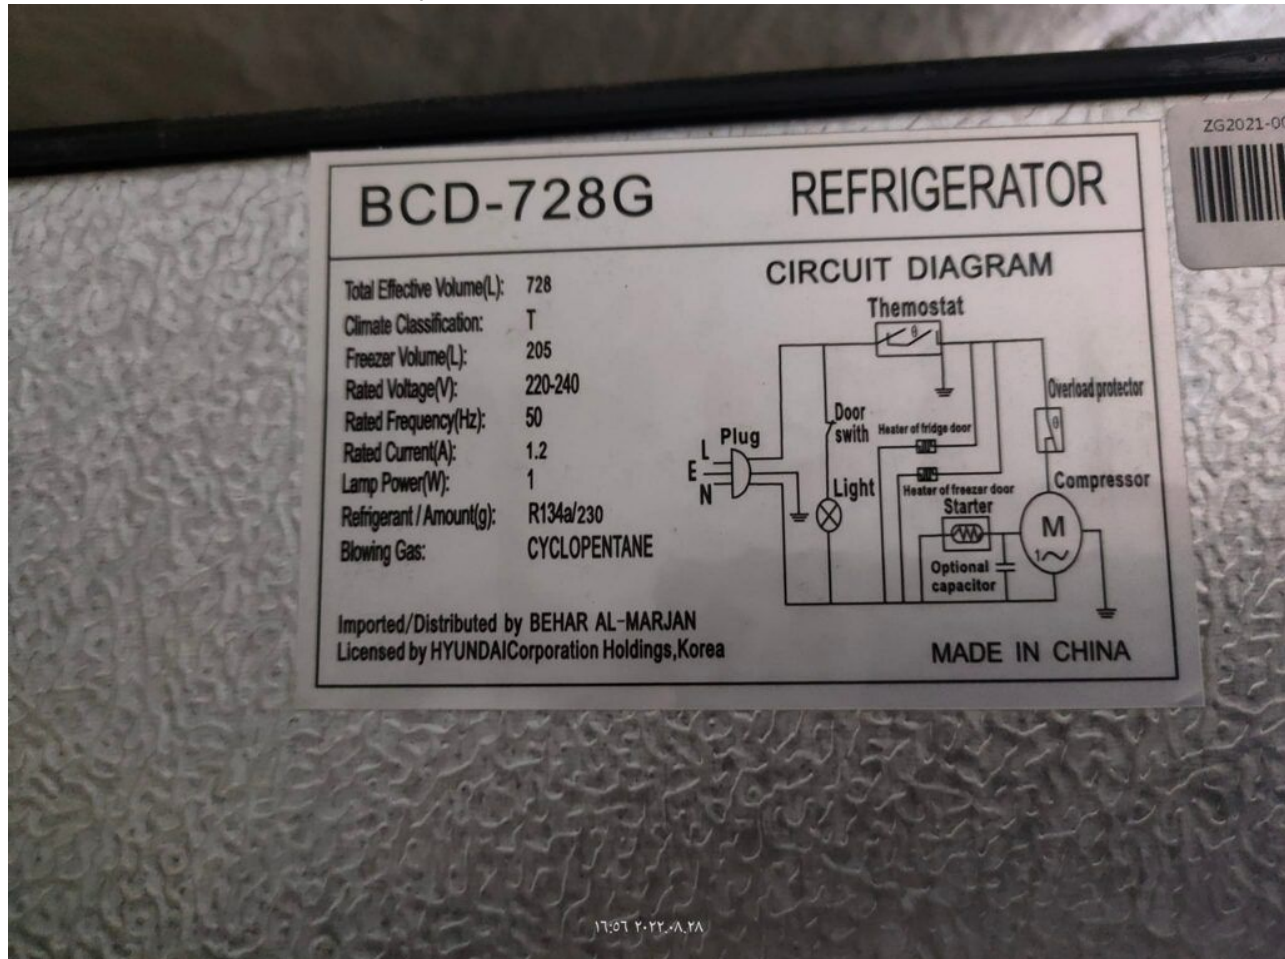

Mbsm.pro, Compressor, KONOR, GQR90AA, ERU280HSP, R134a, 220-240V 50Hz, 10,1kg, 1/4HP, Refrigerator, Condor, 420 L

BCD-728G

Category: Refrigerator

written by www.mbsm.pro | 6 September 2022

Private Picture Copyright : WWW.MBSM.PRO

Mbsm.pro, Refrigerator, BCD-728G, 728 L, 4 Doors, Class T, Compressor, K270CZ1, 1/3++, DONPER, Dongbei , R134a, 230 G

Mbsm.pro, Sl12y-5, Daewoo, Refrigeration ,Compressor, 1/10 HP, 220v 60hz, R12

Category: pro

written by www.mbsm.pro | 6 September 2022