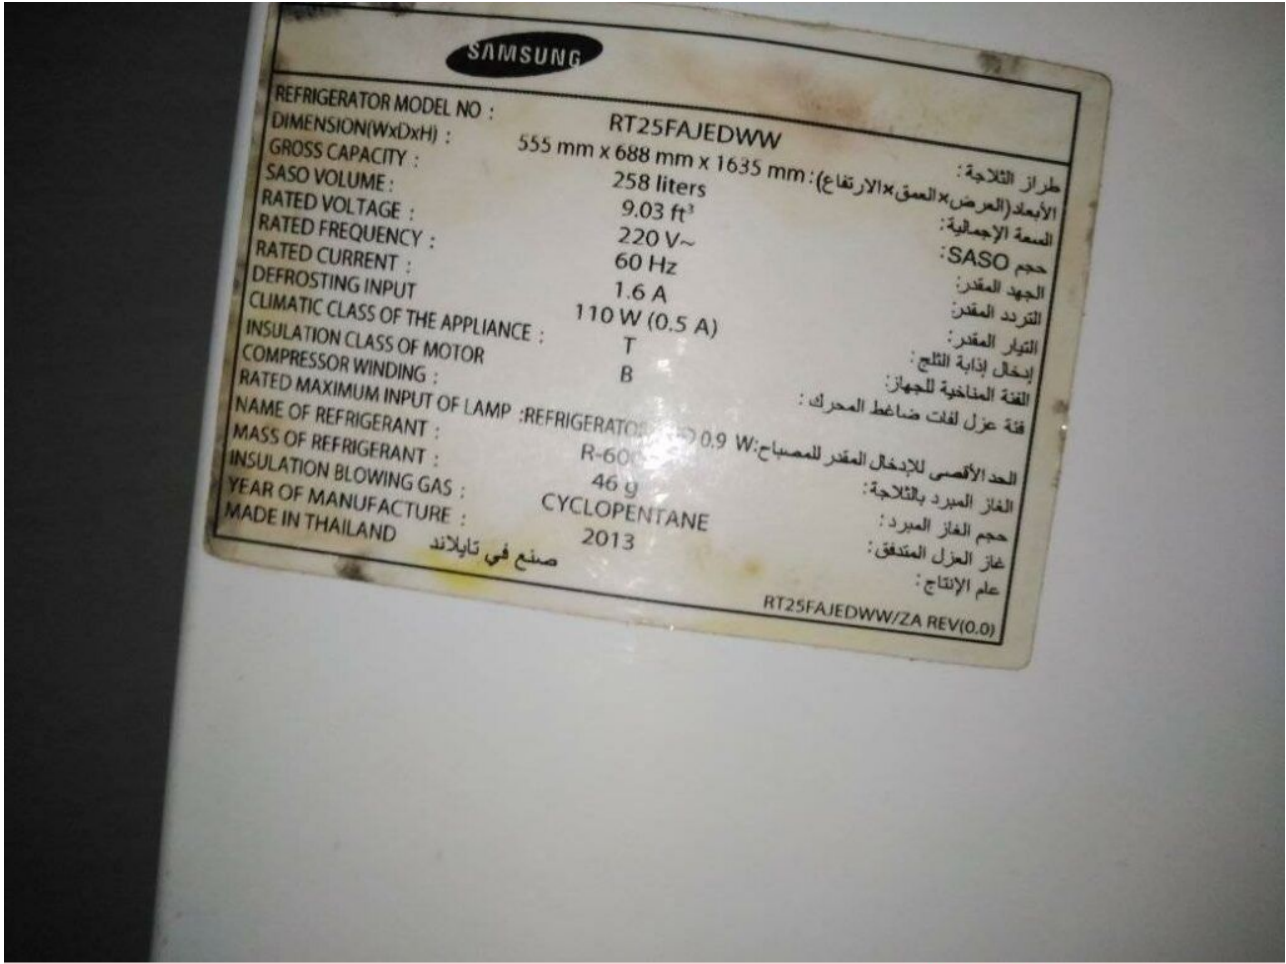

Private Picture Copyright : WWW.MBSM.PRO

Mbsm.pro, Refrigerator, RT25fajedww, 250 L, no frost, inverter, Compressor, BDC, 1/6 hp, lbp, R600a, 46g, 220v

Mbsm.pro, Kulthorn, AE 3414Y,
Compressor, Small, 1,570 BTU/Hr,
1/8HP, R134a, 208-230V, 60Hz, 1Ph,
HBP, overload Plus Relay, AE3414Y

Category: pro