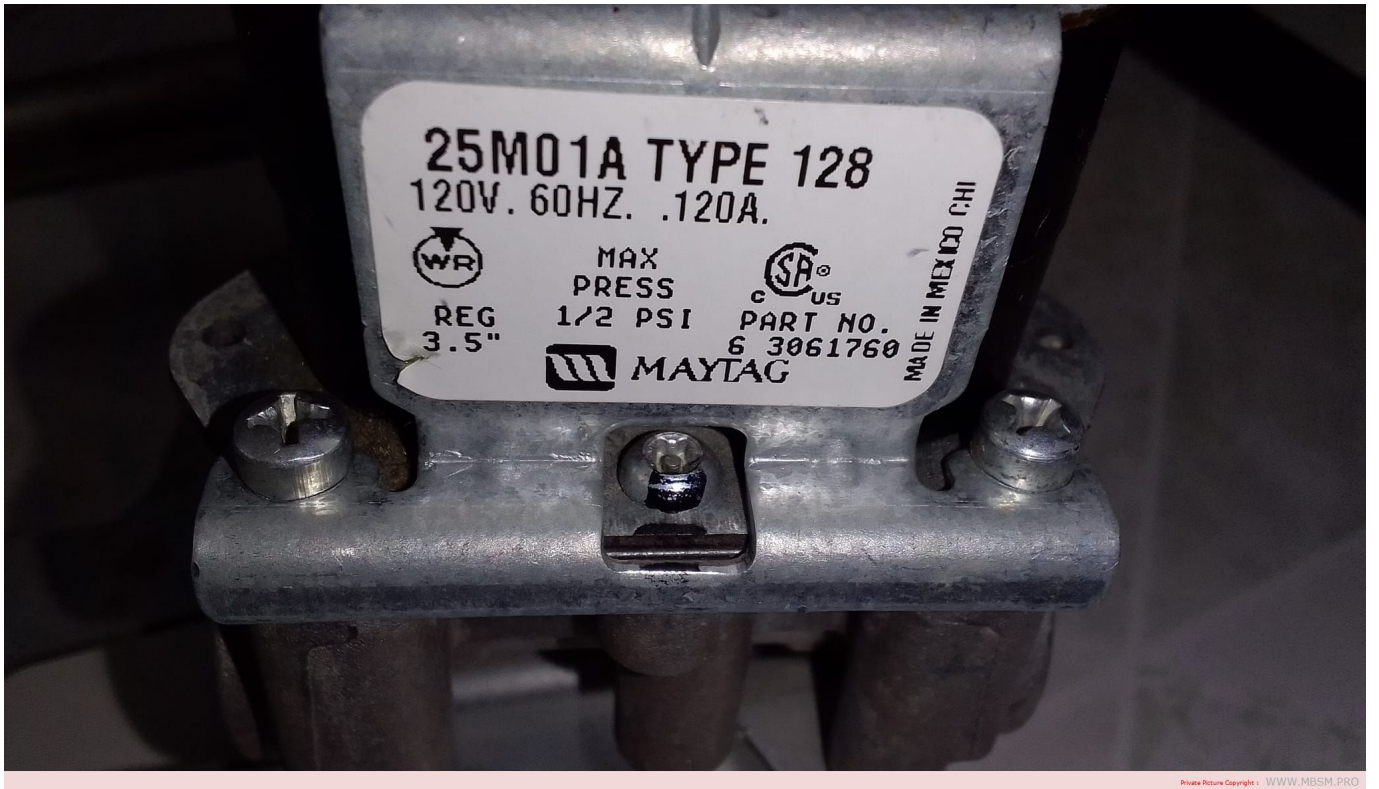

Mbsm.pro, Solutions, air conditioner, Tornado, Error Code, E5

Category: Solutions

written by www.mbsm.pro | 20 September 2022