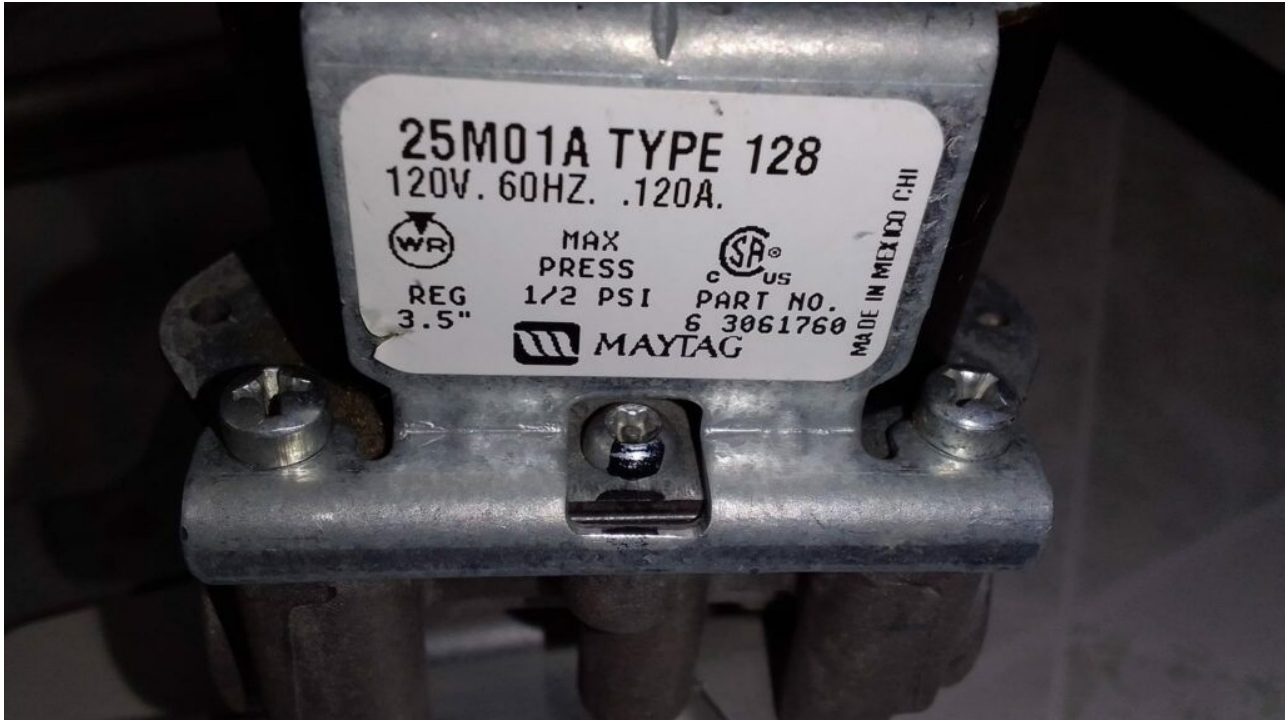

Mbsm.pro, Pictures, Whirlpool dryer valves, 25M01A-876

Category: Pictures

written by www.mbsm.pro | 20 September 2022

Private Picture Copyright : WWW.MBSM.PRO

Mbsm.pro, Pictures, Whirlpool dryer valves

Private Picture Copyright : WWW.MBSM.PRO