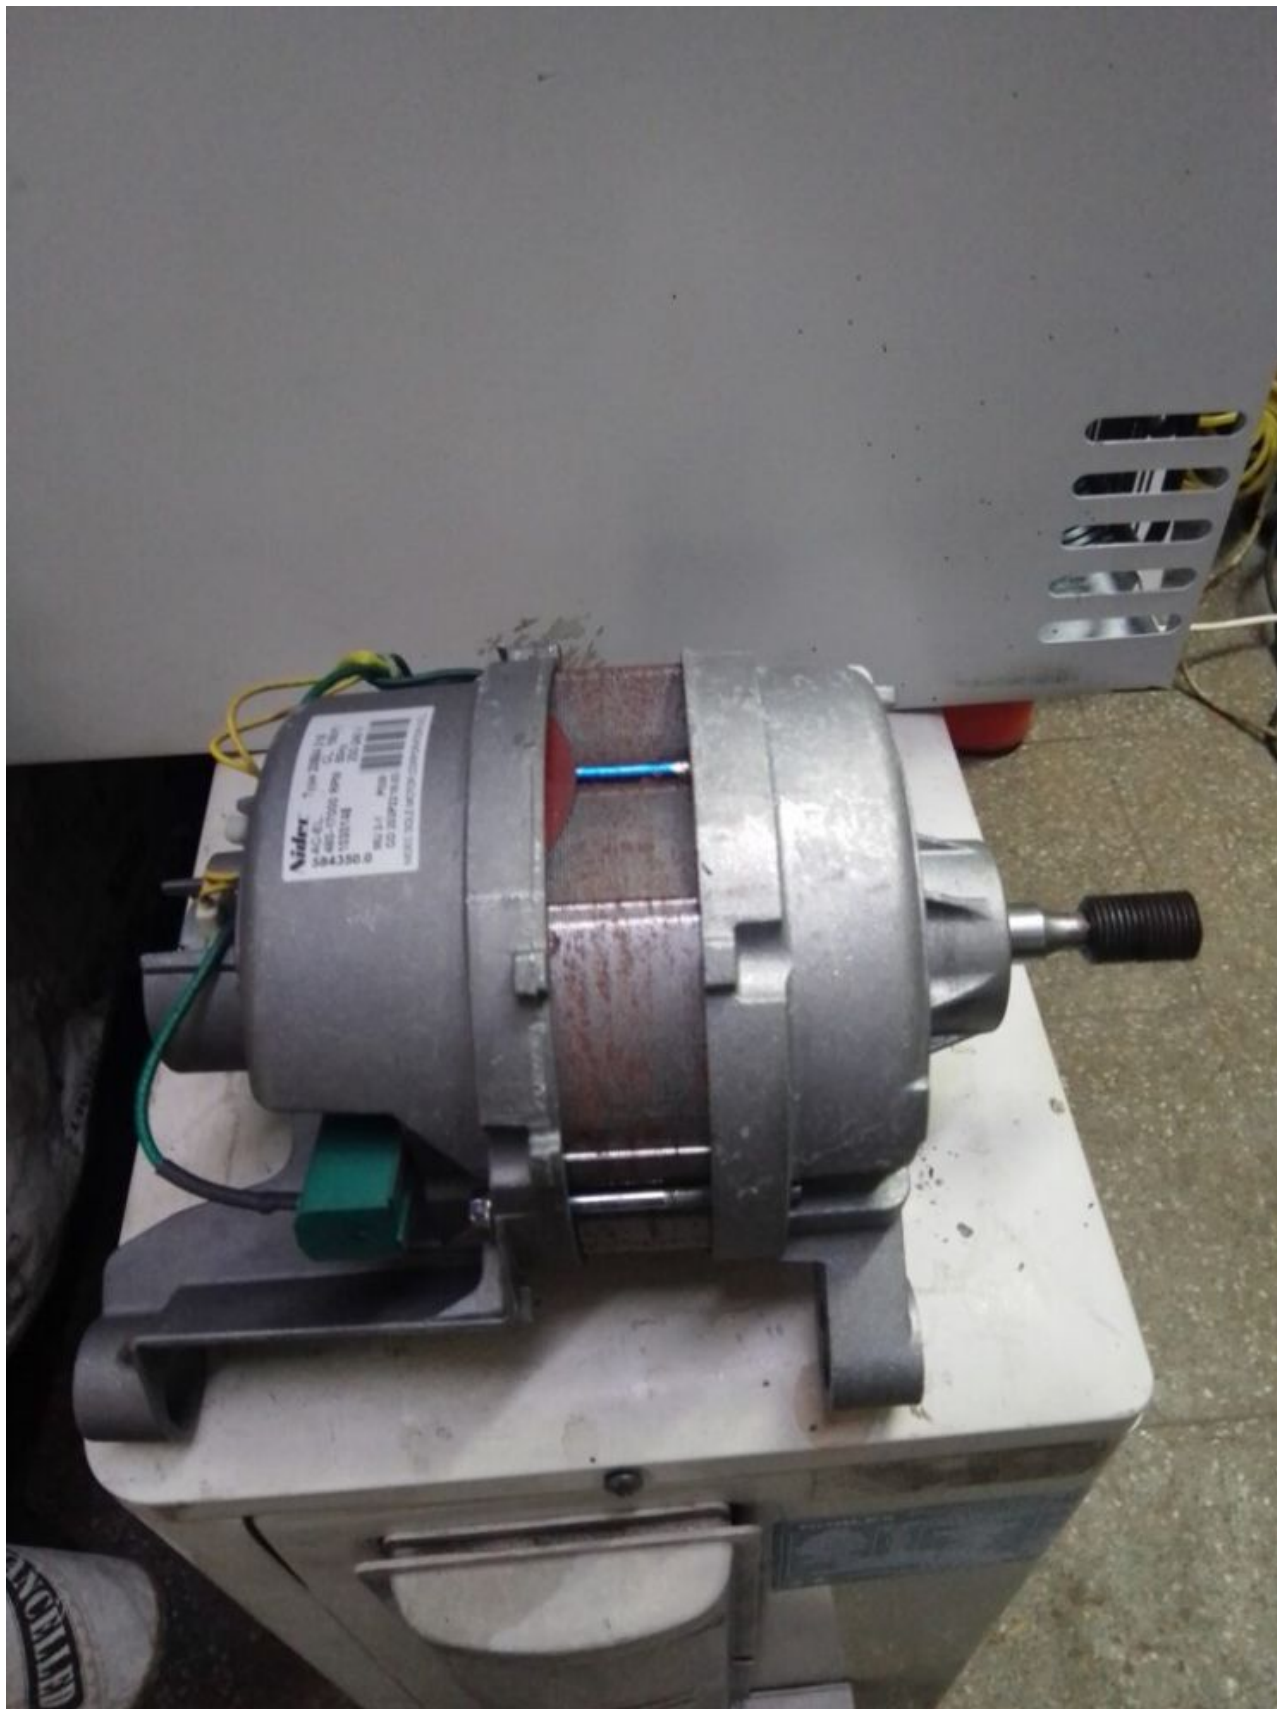

Private Picture Copyright : WWW.MBSM.PRO

Mbsm.pro, Pictures, moteur, plaquette électrique et plaquette d'allumage Candy