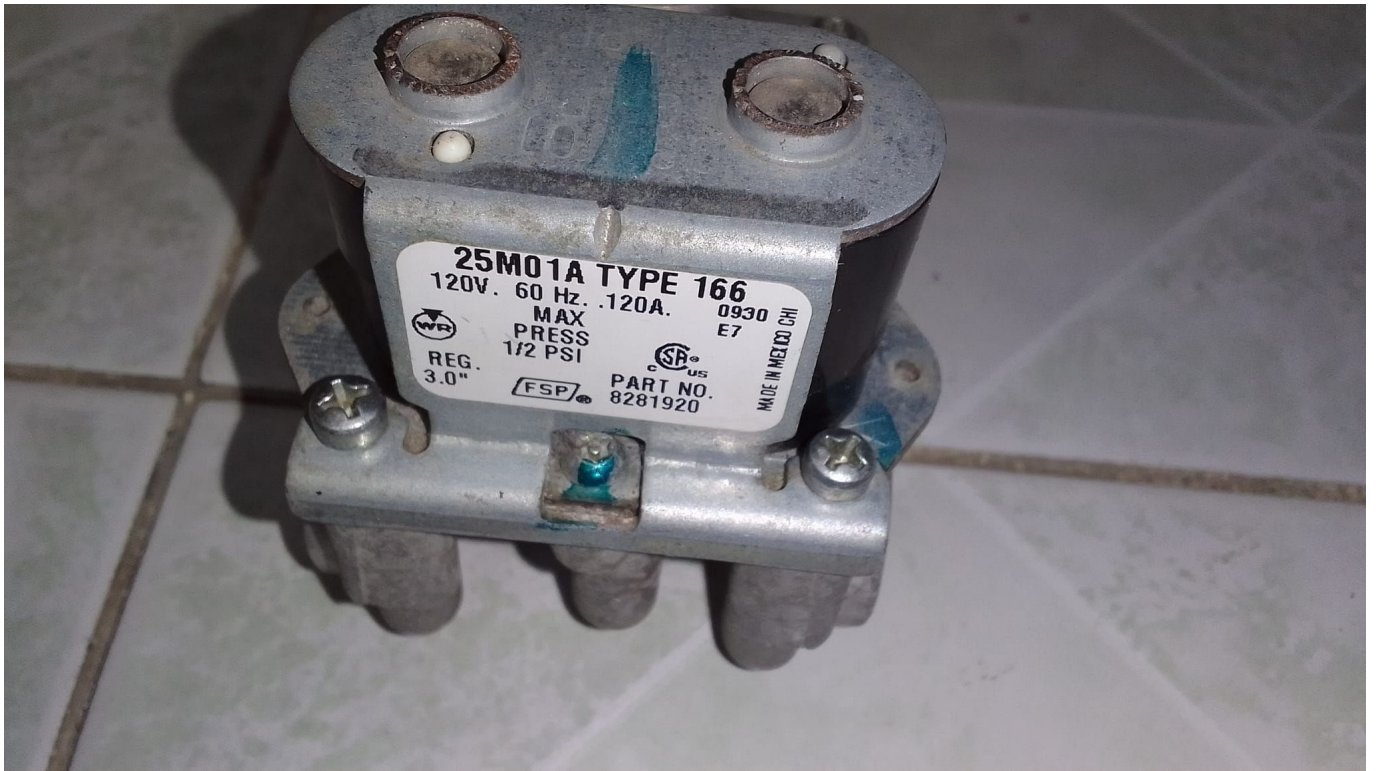

Mbsm.pro, Pictures, Whirlpool dryer valves, 25M01A-876

Category: Pictures

written by www.mbsm.pro | 20 September 2022

Private Picture Copyright : WWW.MBSM.PRO

Mbsm.pro, Pictures, Whirlpool dryer valves

Private Picture Copyright : WWW.MBSM.PRO