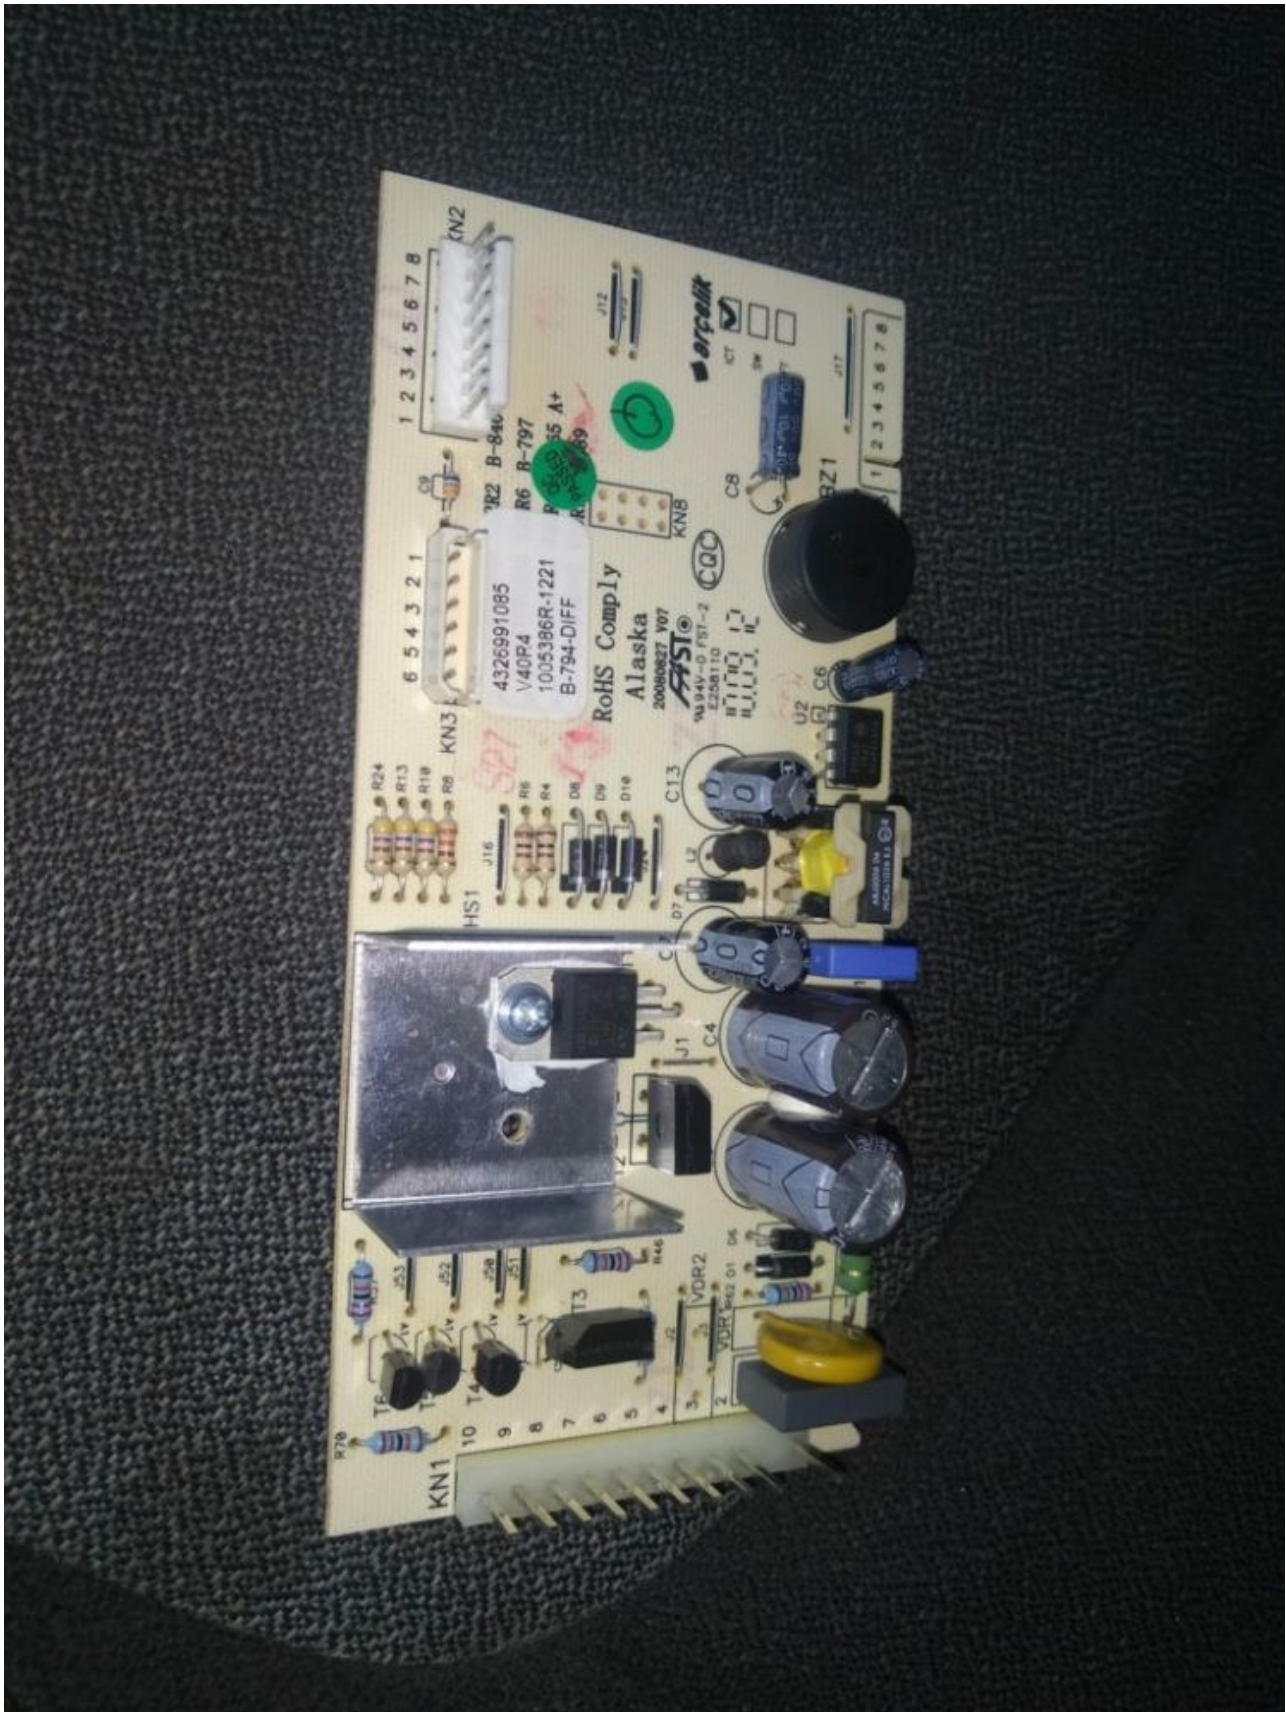

Mbsm.pro, Compressor, EMBRACO,  
EMT6170Z, HBP, R134a, 350 G,  
220-240V/1F/50Hz, 1/4 hp++, 1/3  
HP-, 7.69 cm<sup>3</sup>

Category: compressor

written by [www.mbsm.pro](http://www.mbsm.pro) | 5 October 2022

Private Picture Copyright : [WWW.MBSM.PRO](http://WWW.MBSM.PRO)

Mbsm.pro, Compressor, EMBRACO, EMT6170Z, HBP, R134a, 350 G, 220-240V/1F/50Hz,

1/4 hp++, 1/3 HP-, 7.69 cm<sup>3</sup>

---

Mbsm.pro, Solution, Error, E4, Beko, CNE50520DE, CNE 50520DE, Fridge, Freezer, No frost, 500 L, Compressor, r600a, 56 G, 1/5 hp, LBP, 160 w, 0.80 A, made in Turkey

Category: Refrigerator,Solutions

written by [www.mbsm.pro](http://www.mbsm.pro) | 5 October 2022

Private Picture Copyright : [WWW.MBSM.PRO](http://WWW.MBSM.PRO)

Mbsm.pro, Solution, Error, E4, Beko, CNE50520DE, CNE 50520DE, Fridge, Freezer, No frost, 500 L, Compressor, r600a, 56 G, 1/5 hp, LBP, 160 w, 0.80 A, made in Turkey