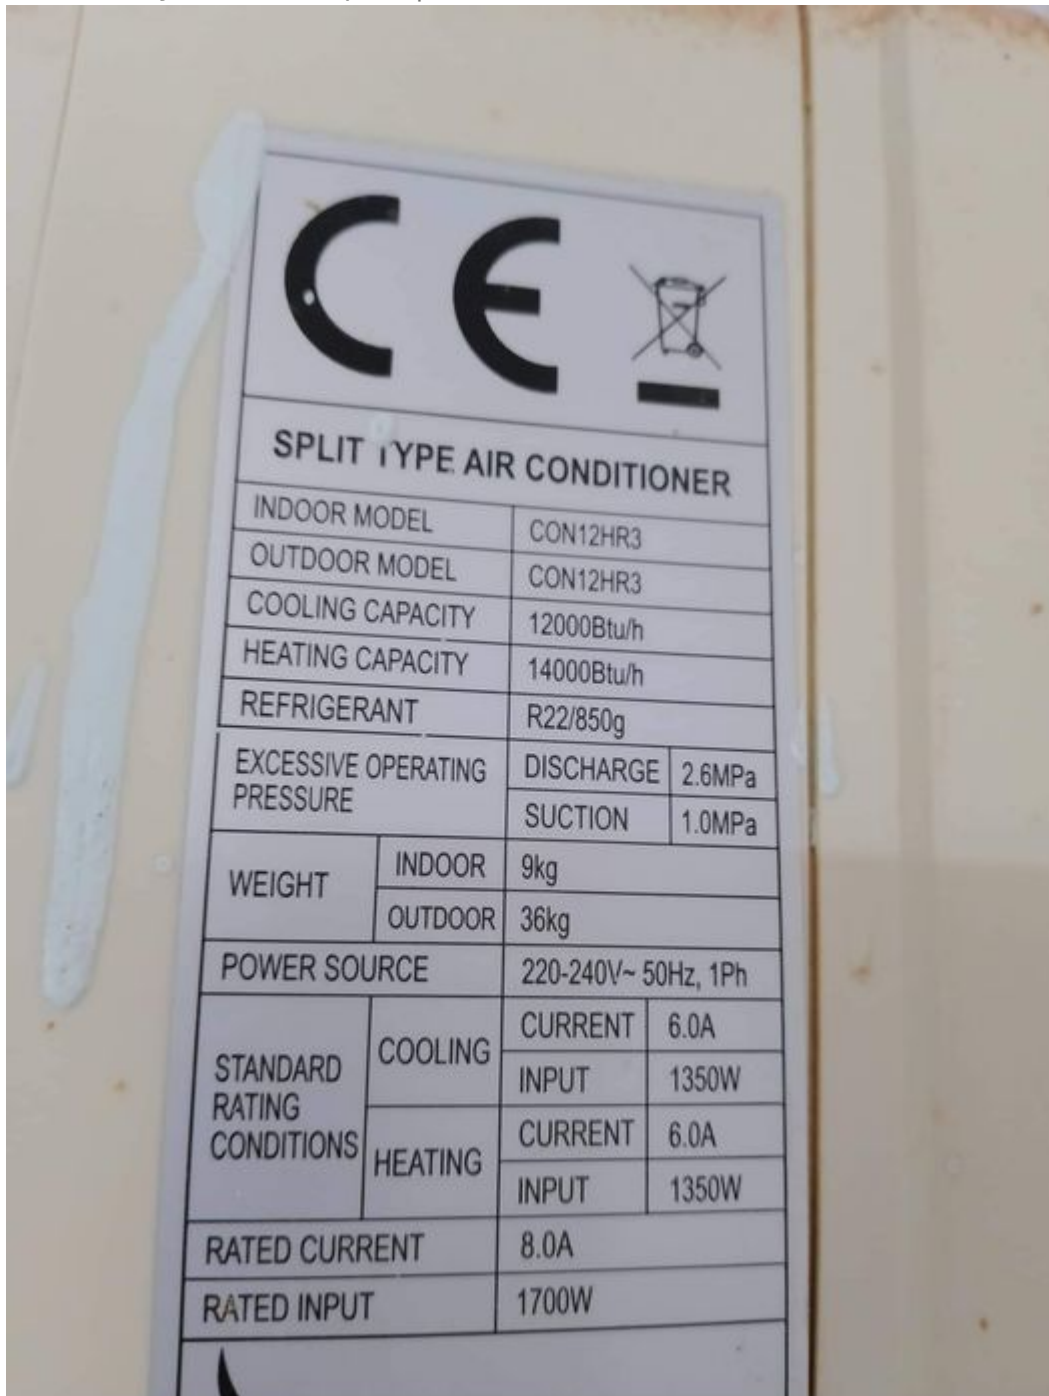

Mbsm.pro, air conditioner, mediterranean , CON12HR3, Split type air conditioner, 12000 btu, r22, 850 g, 1350 w, 6 A,

Category: air conditioner

written by www.mbsm.pro | 5 October 2022