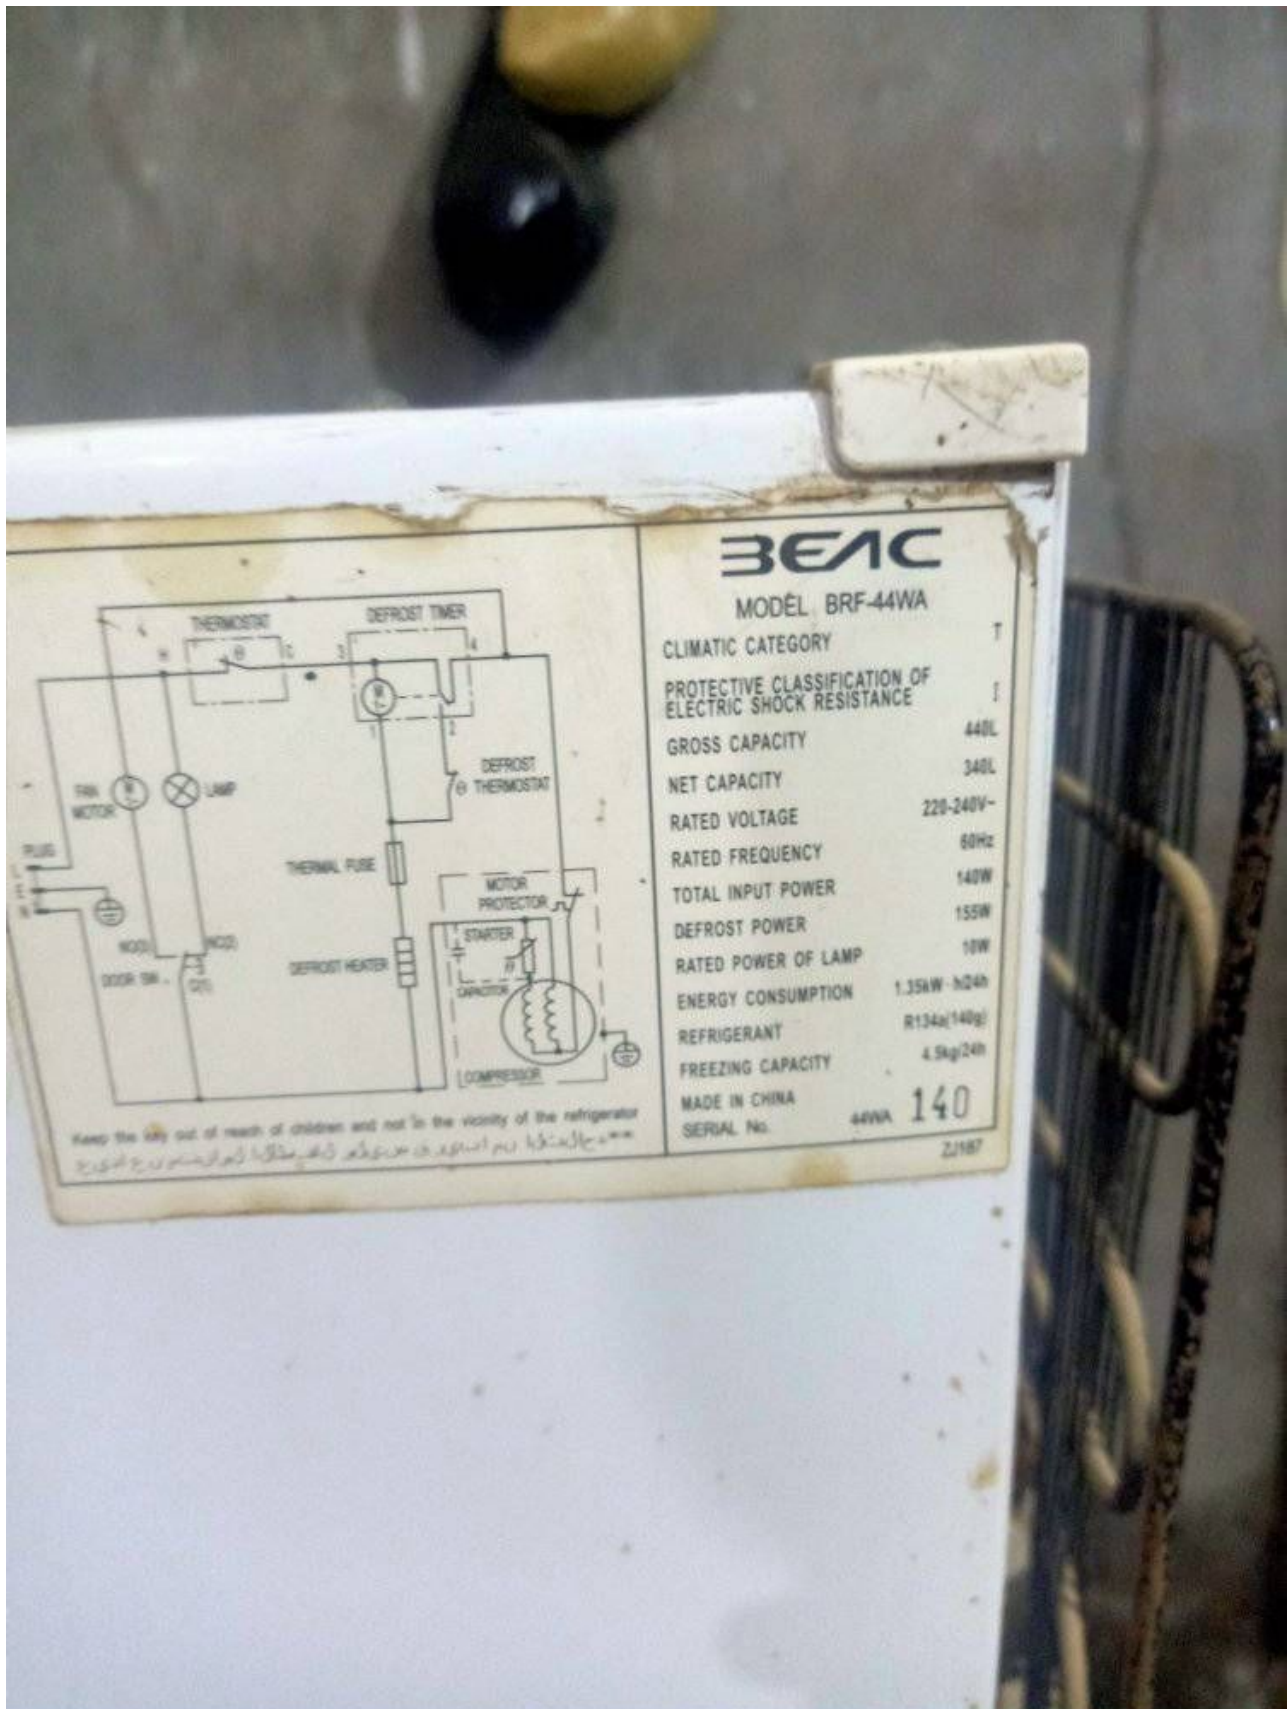

Mbsm.pro, refrigerator, No frost,  
brf-44wa, 44wa-140, 12 feet, 340wL,  
140 w, Compressor, 1/5 hp, r134a, 140  
G, defrost power 155 w

Category: compressor, Refrigerator

written by [www.mbsm.pro](http://www.mbsm.pro) | 10 August 2022

**BEAC**

MODEL BRF-44WA

CLIMATIC CATEGORY	T
PROTECTIVE CLASSIFICATION OF ELECTRIC SHOCK RESISTANCE	I
GROSS CAPACITY	440L
NET CAPACITY	340L
RATED VOLTAGE	220-240V~
RATED FREQUENCY	60Hz
TOTAL INPUT POWER	140W
DEFROST POWER	155W
RATED POWER OF LAMP	10W
ENERGY CONSUMPTION	1.35kW-h/24h
REFRIGERANT	R134a(140g)
FREEZING CAPACITY	4.5kg/24h
MADE IN CHINA	
SERIAL No.	44WA 140