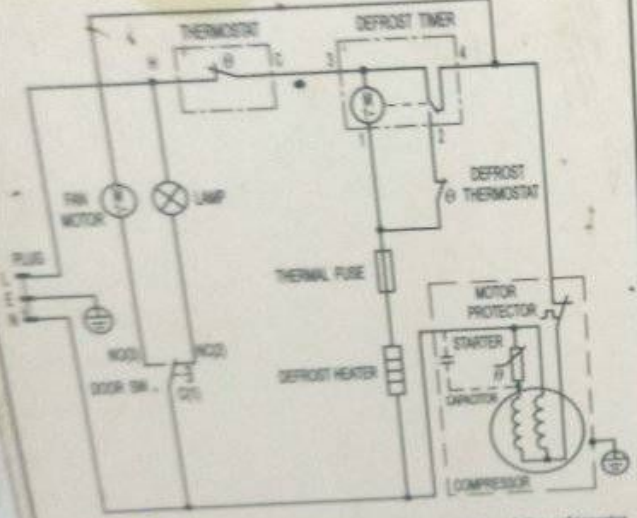

CLIMATIC CATEGORY	T
PROTECTIVE CLASSIFICATION OF ELECTRIC SHOCK RESISTANCE	I
GROSS CAPACITY	440L
NET CAPACITY	340L
RATED VOLTAGE	220-240V~
RATED FREQUENCY	60Hz
TOTAL INPUT POWER	140W
DEFROST POWER	155W
RATED POWER OF LAMP	10W
ENERGY CONSUMPTION	1.35kW-h/24h
REFRIGERANT	R134a(140g)
FREEZING CAPACITY	4.5kg/24h
MADE IN CHINA	
SERIAL No.	44WA 140

Keep the key out of reach of children and not in the vicinity of the refrigerator
* * * * *
* * * * *

Private Picture Copyright : WWW.MBSM.PRO

Mbsm.pro, refrigerator, No frost, brf-44wa, 44wa-140,12 feet, 340wL, 140 w, Compressor, 1/5 hp, r134a, 140 G, defrost power 155 w