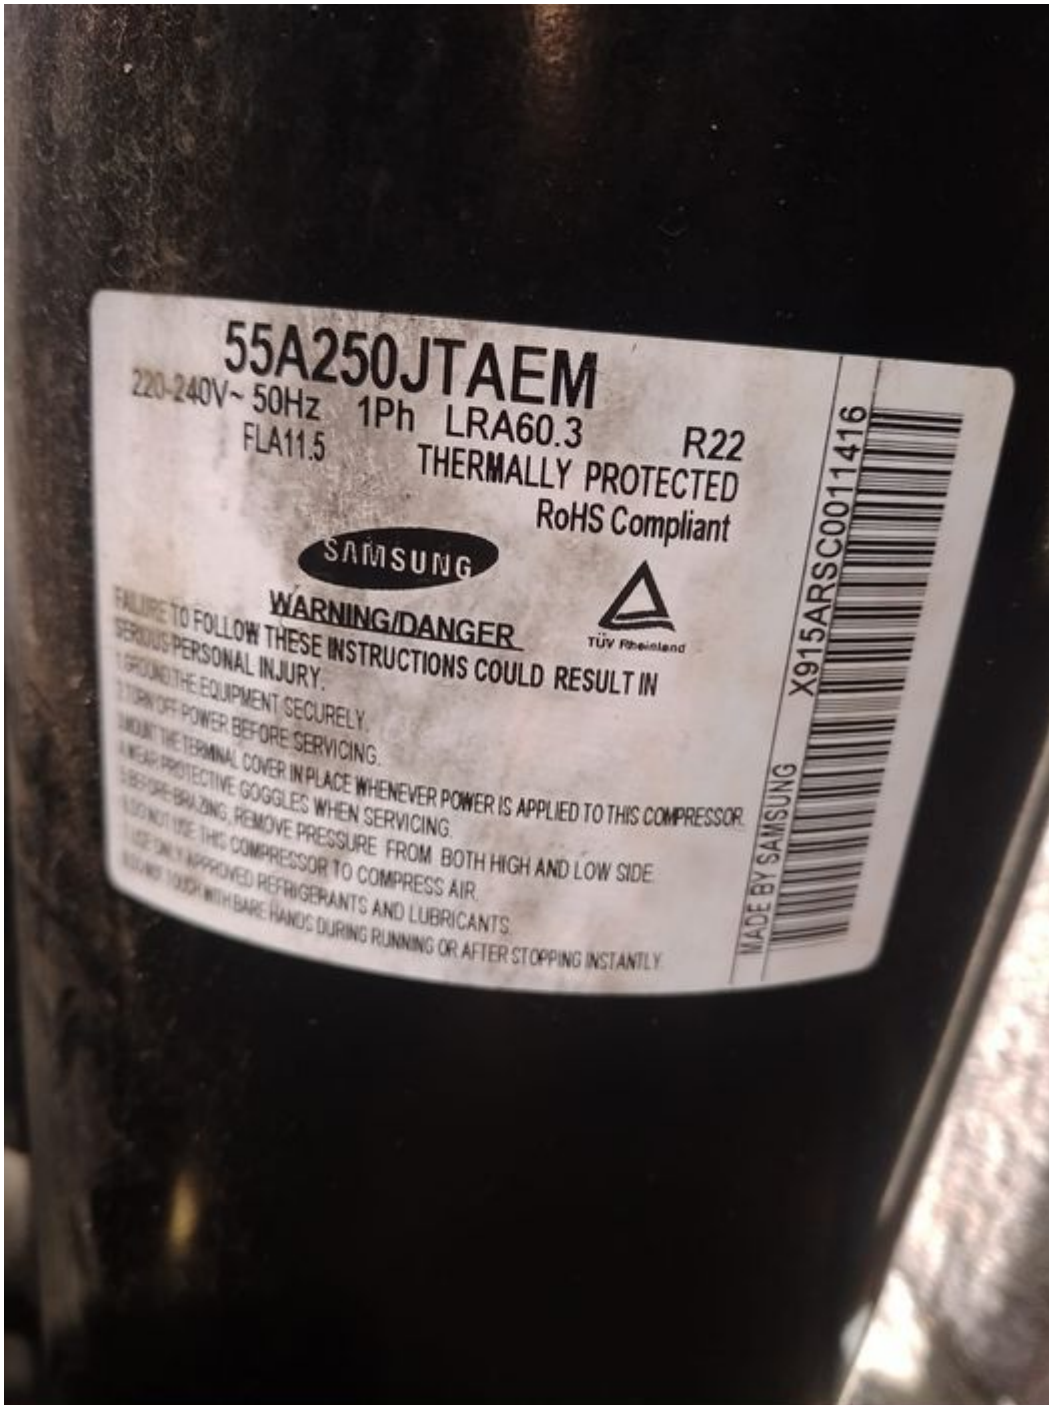

Private Picture Copyright : WWW.MBSM.PRO

Mbsm.pro, Samsung, 55A250JTAEM-SS, 25300 btu, Compressor, 3 hp, r22

Samsung Compressor EU4A5Q-L2X EU4A5QL2X 1/4 hp lbn

Category: pro

written by www.mbsm.pro | 12 September 2022