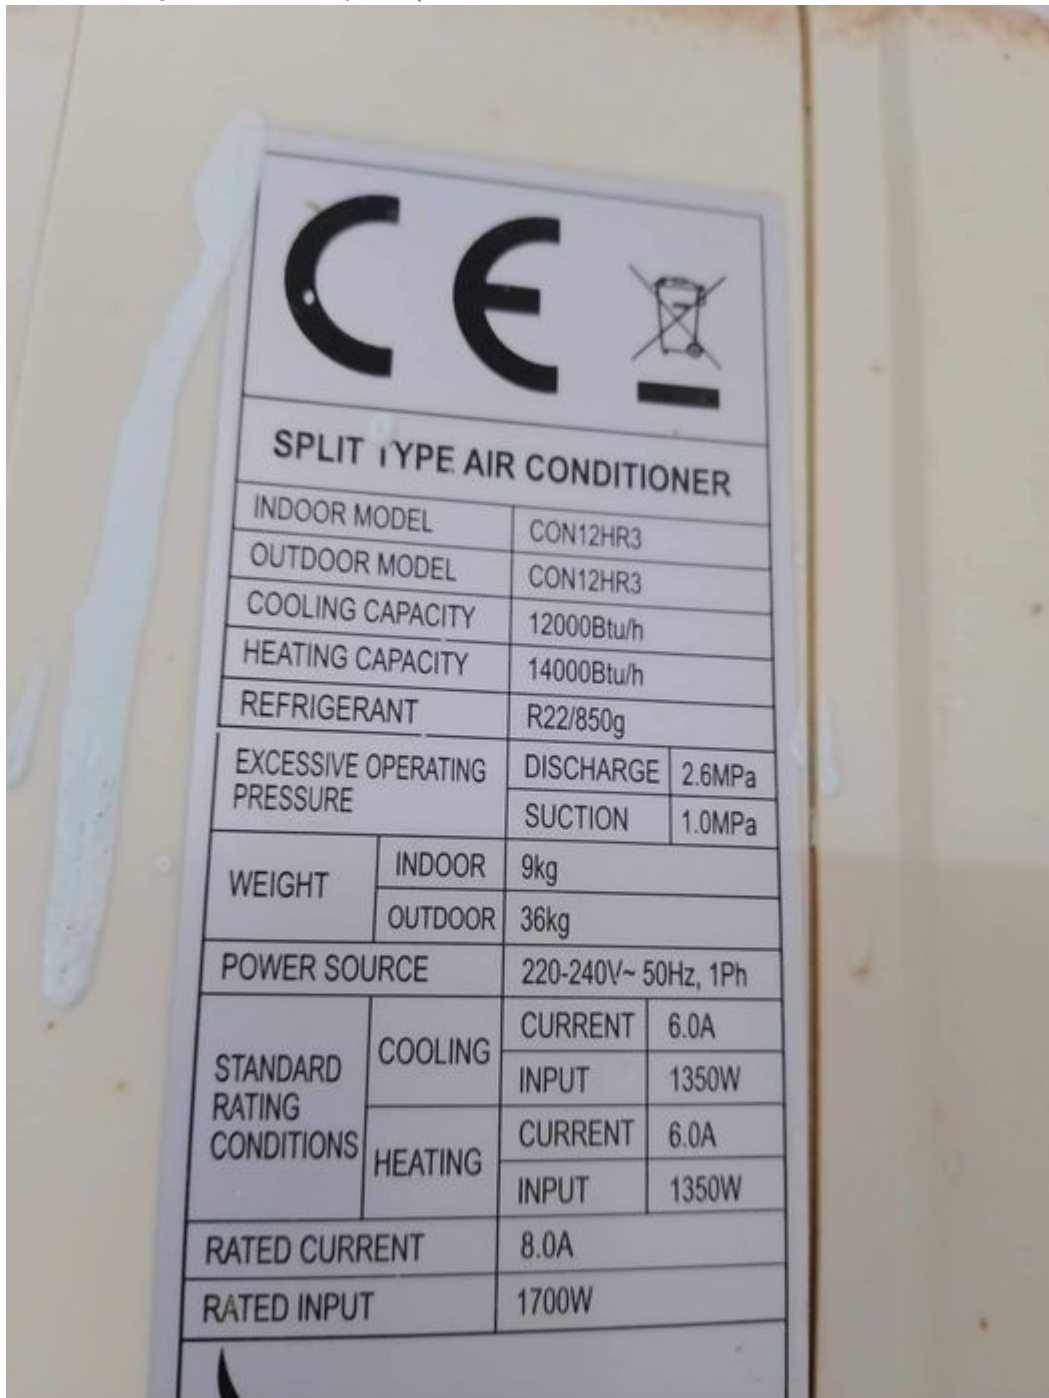

Mbsm.pro, air conditioner, mediterranean , CON12HR3, Split type air conditioner, 12000 btu, r22, 850 g, 1350 w, 6 A,

Category: air conditioner

written by www.mbsm.pro | 9 October 2022