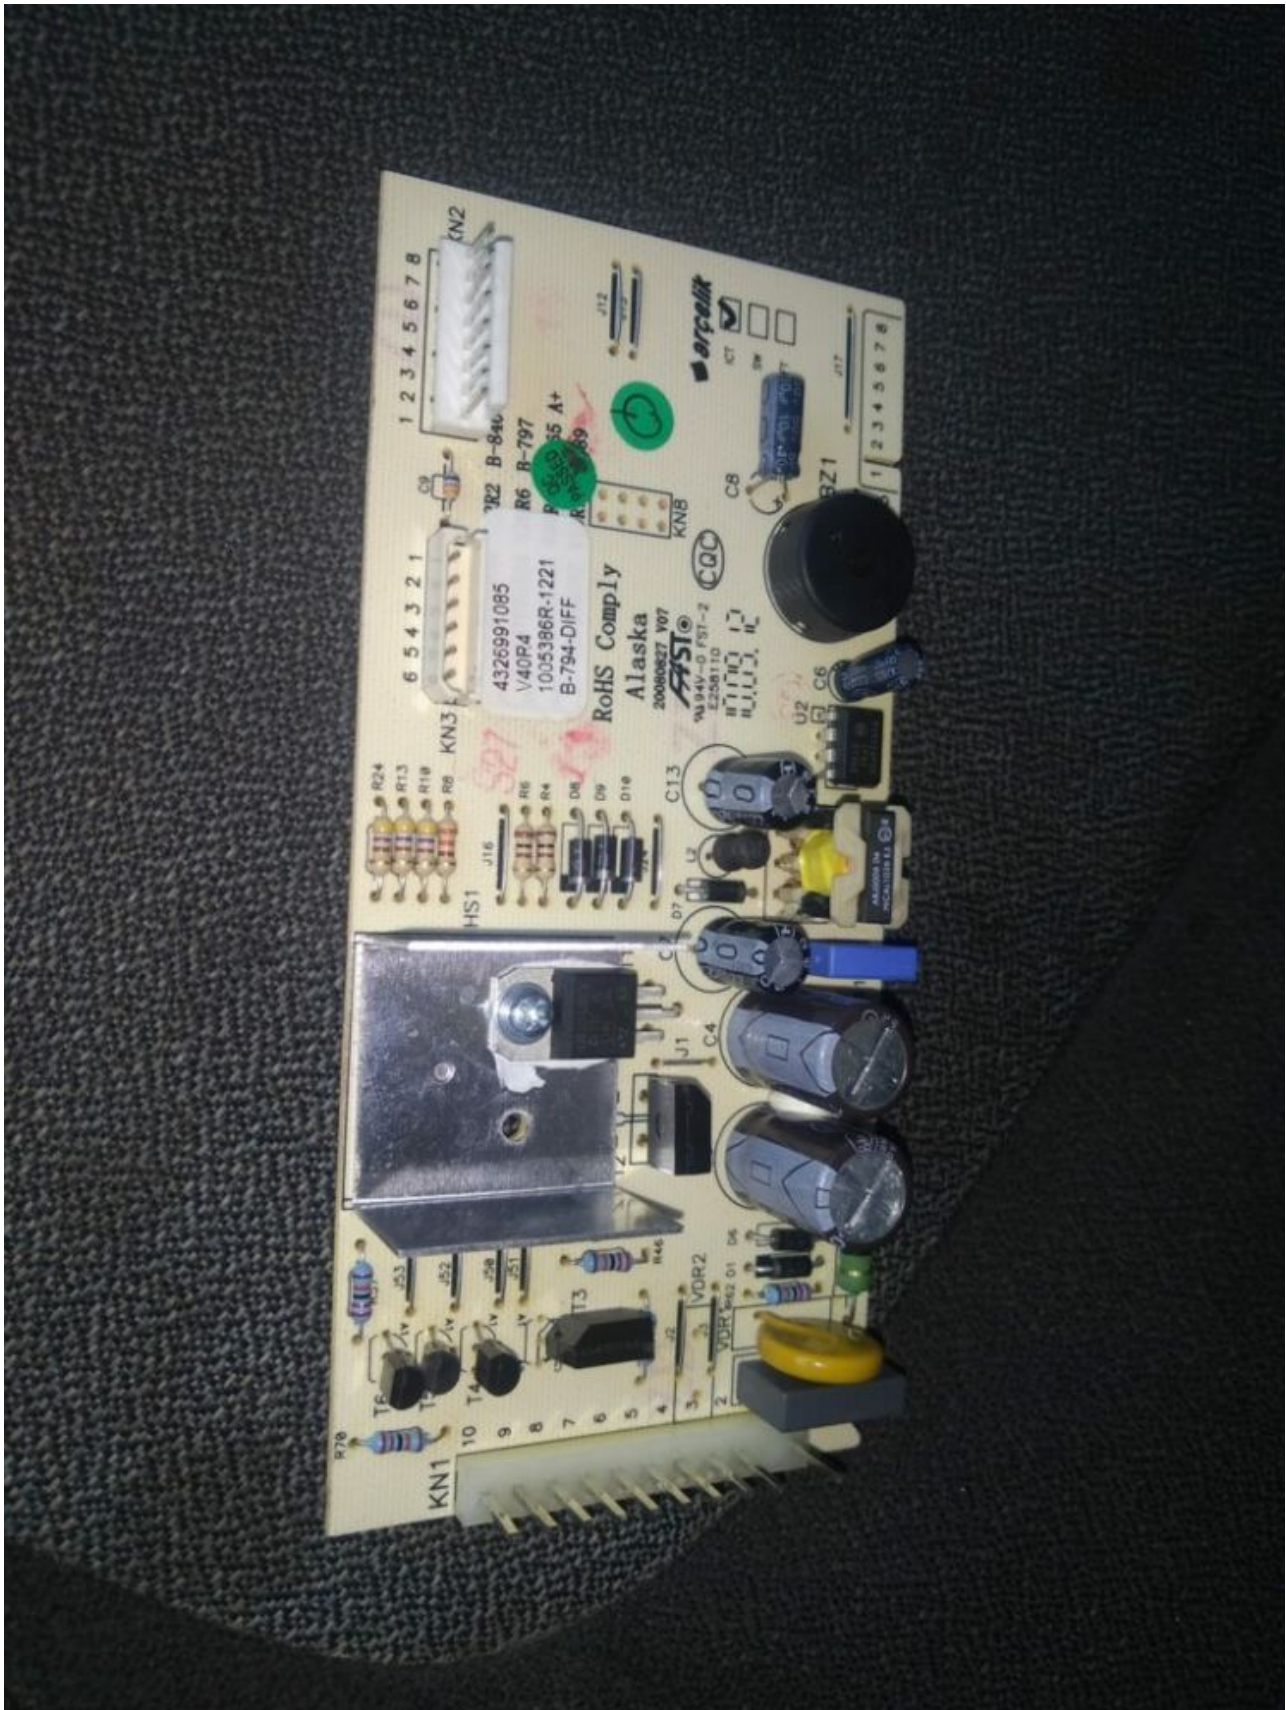

Category: compressor

written by www.mbsm.pro | 9 October 2022

Private Picture Copyright : WWW.MBSM.PRO

Mbsm.pro, Compressor, EMBRACO, EMT6170Z, HBP, R134a, 350 G, 220-240V/1F/50Hz,

1/4 hp++, 1/3 HP-, 7.69 cm³

Mbsm.pro, Solution, Error, E4, Beko,
CNE50520DE, CNE 50520DE, Fridge,
Freezer, No frost, 500 L, Compressor,
r600a, 56 G, 1/5 hp, LBP, 160 w, 0.80
A, made in Turkey

Category: Refrigerator,Solutions

written by www.mbsm.pro | 9 October 2022