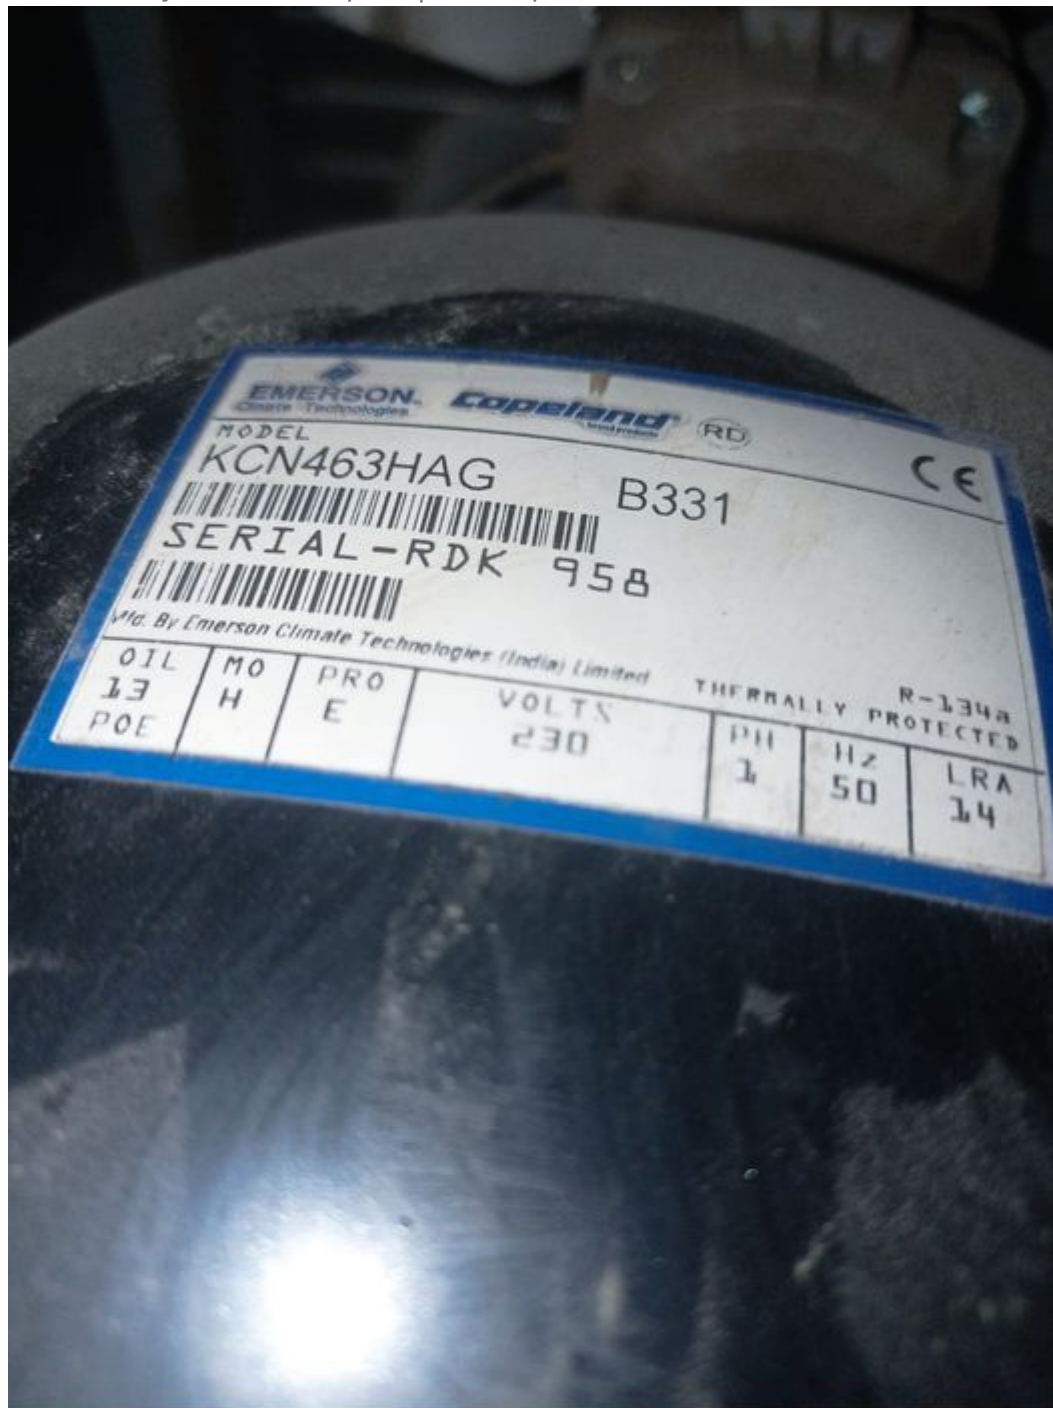

Mbsm.pro, Compressor, kcn463hag, COPELAND, R134A, 0.5HP, 1538W

Category: compressor

written by www.mbsm.pro | 20 September 2023

Private Picture Copyright : WWW.MBSM.PRO

Mbsm.pro, Compressor, kcn463hag, COPELAND, R134A, 0.5HP, 1538W