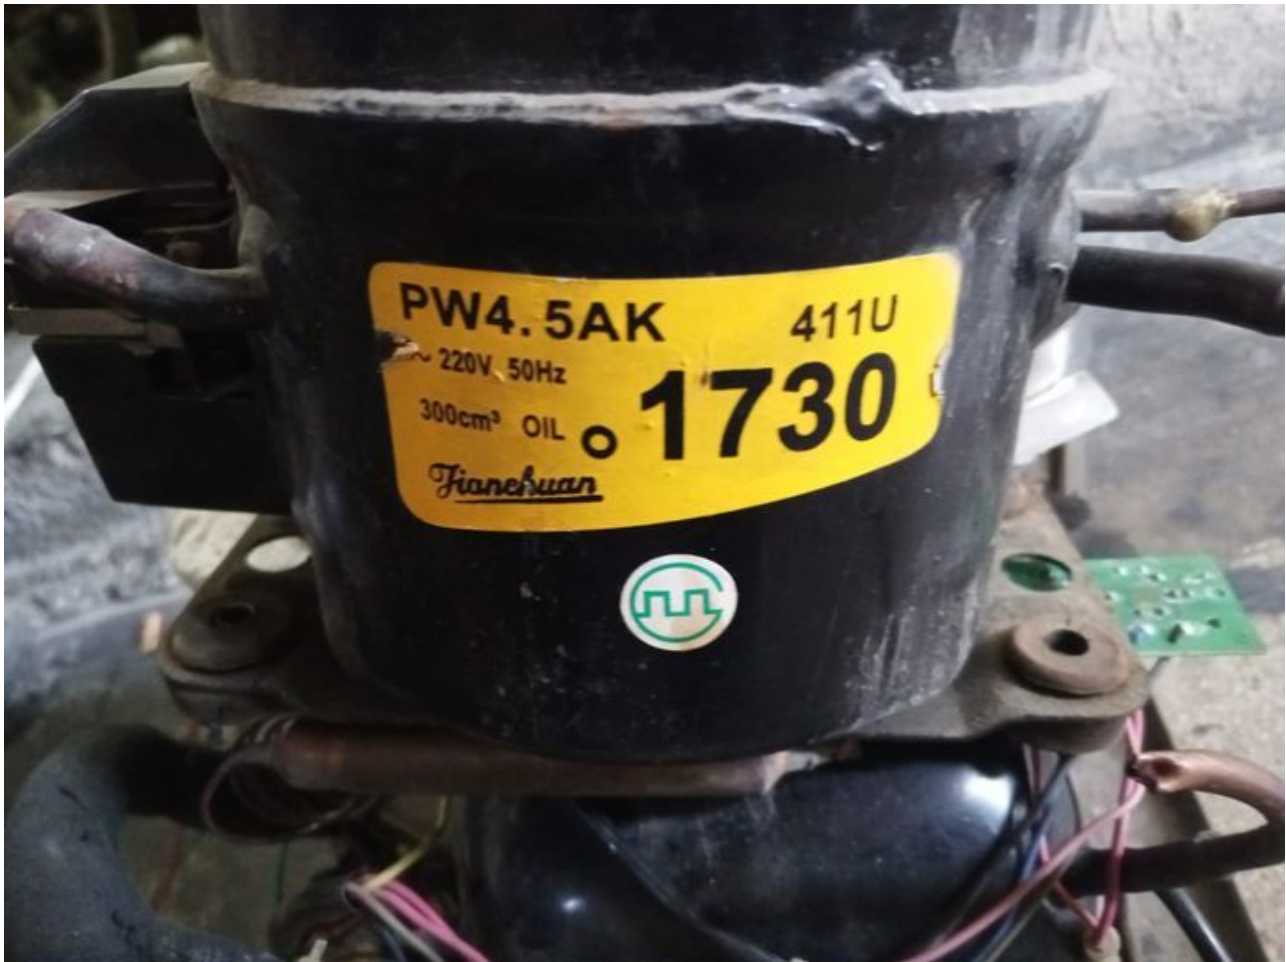

Mbsm.pro, Compressor, Série SC, QD168H, R134A, Wansheng, Refrigerator Compressor, 1/2 hp, 323 w, MBP

Category: compressor

written by www.mbsm.pro | 30 September 2023

R406a 220~240V/50Hz

序号 No.	应用类型 Application	产品系列 Serial	产品型号 type	马力 Hp	电压/频率 Power Supply (V/Hz)	电机类型 Motor type	制冷量 Capacity		COP Power Efficiency		启动器 Starting Device	启动电容 Starting Capacitor (μF)	运行电容 Running Capacitor (μF)	冷却方式 Cool
							ASHRAE (-23.3°C)	CECOMAF (-25°C)	ASHRAE (-23.3°C)	CECOMAF (-25°C)				
							w		COP (w/w)					
1	LBP 低背压	WT	QD55	1/6	220~240V ~50Hz	RSIR	130	98	1.04	0.81	PTC	/	/	S
2			QD65	1/5		RSIR	158	119	1.08	0.84		/	/	S
3			QD75	1/4		RSIR	176	132	1.09	0.85		/	/	S
4			QD85	1/4		RSIR	202	152	1.10	0.86		/	/	S
5			QD91	1/4		RSIR	216	162	1.12	0.87		/	/	S
6	LBP 低背压	WQ	QD110	3/10	220~240V ~50Hz	RSIR	271	203	1.17	0.91	重锤 Starting Relay	/	/	F
7			QD128	1/3		RSIR	306	230	1.18	0.92		/	/	F
8			QD142	2/5		CSIR	333	250	1.19	0.93		80	/	F
9	LBP 低背压	SC	QD168	1/2	220~240V ~50Hz	CSIR	380	330	1.15	1.06	电流式 Current	80	/	F2
10			QD180	1/2		CSIR	440	382	1.15	1.07		80	/	F2
11			QD210	3/5		CSIR	510	443	1.17	1.08		80	/	F2

9

6

12

Private Picture Copyright : WWW.MBSM.PRO

Mbsm.pro, Compressor, Série SC, QD168H, R134A, Wansheng, Refrigerator Compressor, 1/2 hp, 323 w, MBP

Mbsm.pro, Lbp, R134A, Danpu, Compressor, Pw4.5vk, 1/8 hp

Category: compressor

written by www.mbsm.pro | 30 September 2023

Private Picture Copyright : WWW.MBSM.PRO

Mbsm.pro, Lbp, R134A, Danpu, Compressor, Pw4.5vk, 1/8 hp

Mbsm.pro, Beko, Refrigerator, Compressor, TU1114Y, 1/4HP, R600A

Category: compressor

written by www.mbsm.pro | 30 September 2023