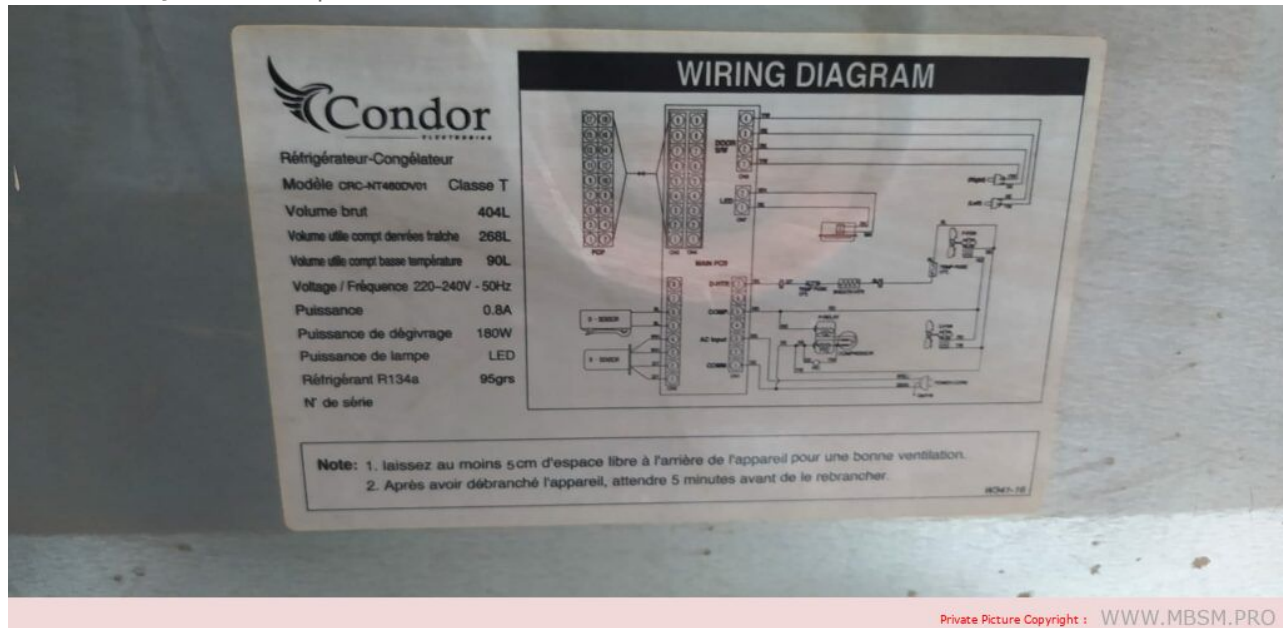

CRC-NT460DV01

Category: Refrigerator

written by Jamila | 20 March 2023

Mbsm.pro, Réfrigérateur, CRC-NT460DV01, Condor

Mbsm.pro, Compressor, Lg, bsa057nbmv, BLCD, Inverter, serie BS, 540 L, ENIEM, TN2000, Nofrost, r600a, 1/5 hp