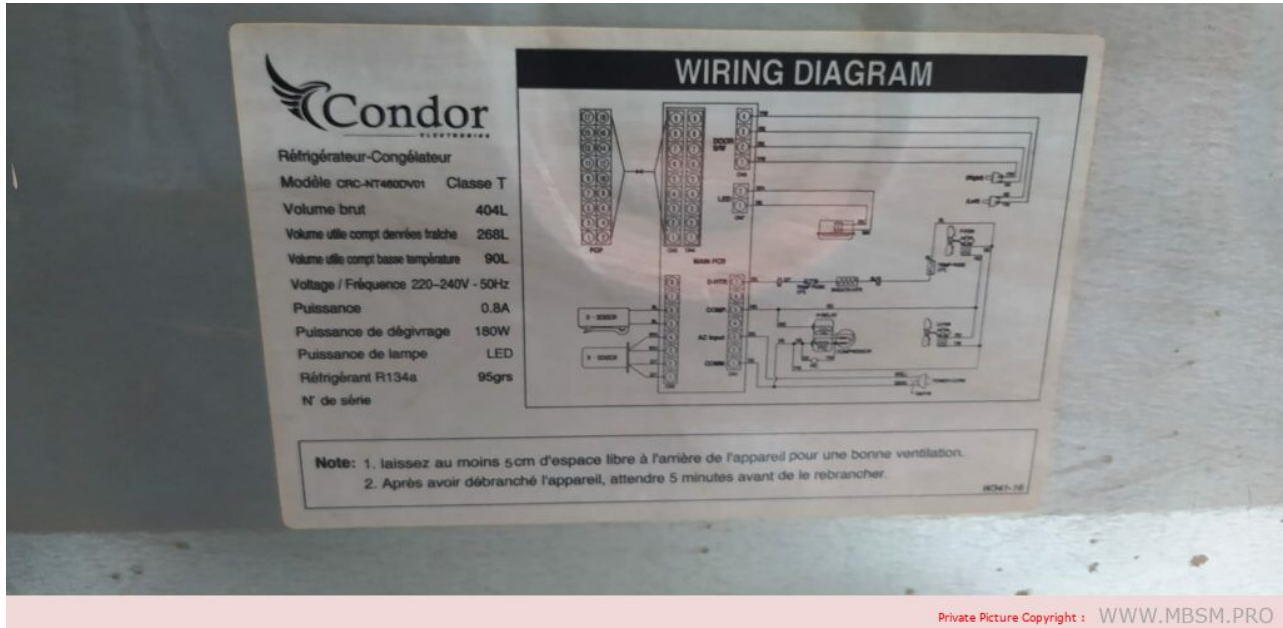

CRC-NT460DV01

Category: Refrigerator

written by Jamila | 20 March 2023

Mbsm.pro, Réfrigérateur, CRC-NT460DV01, Condor

Mbsm.pro, Compressor, Lg, bsa057nbmv, BLCD, Inverter, serie BS, 540 L, ENIEM, TN2000, Nofrost, r600a, 1/5 hp