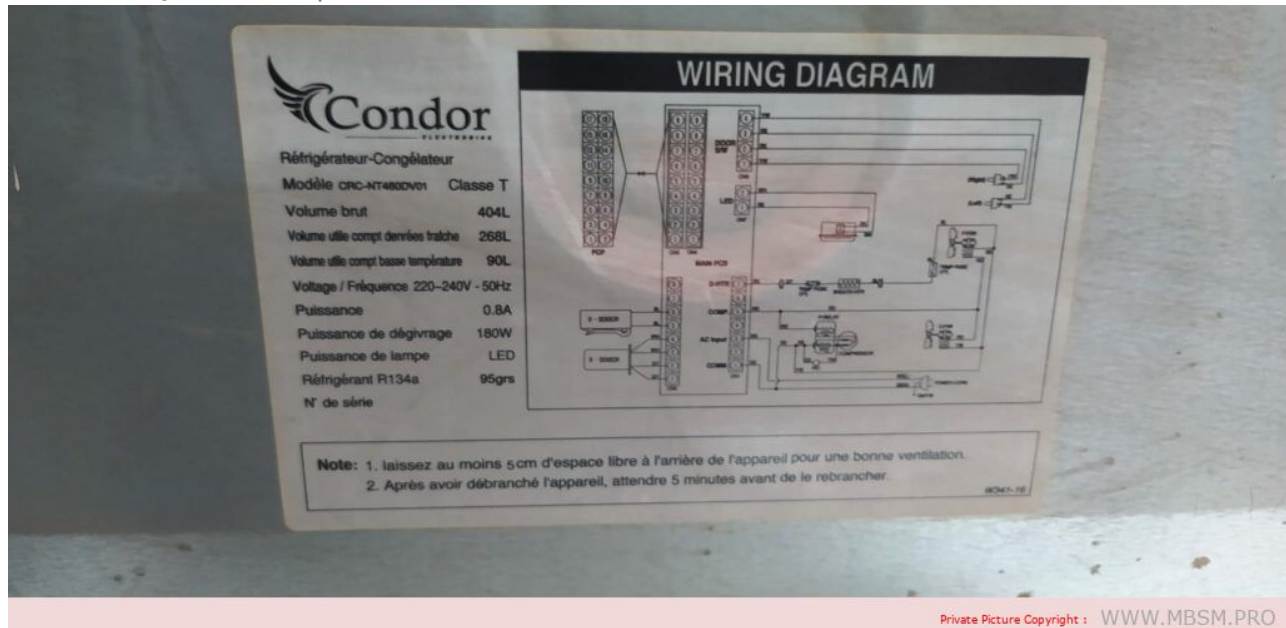

CRC-NT460DV01

Category: Refrigerator

written by Jamila | 20 March 2023

Mbsm.pro, Réfrigérateur, CRC-NT460DV01, Condor

Mbsm.pro, Compressor, Lg, bsa057nbmv, BLCD, Inverter, serie BS, 540 L, ENIEM, TN2000, Nofrost, r600a, 1/5 hp