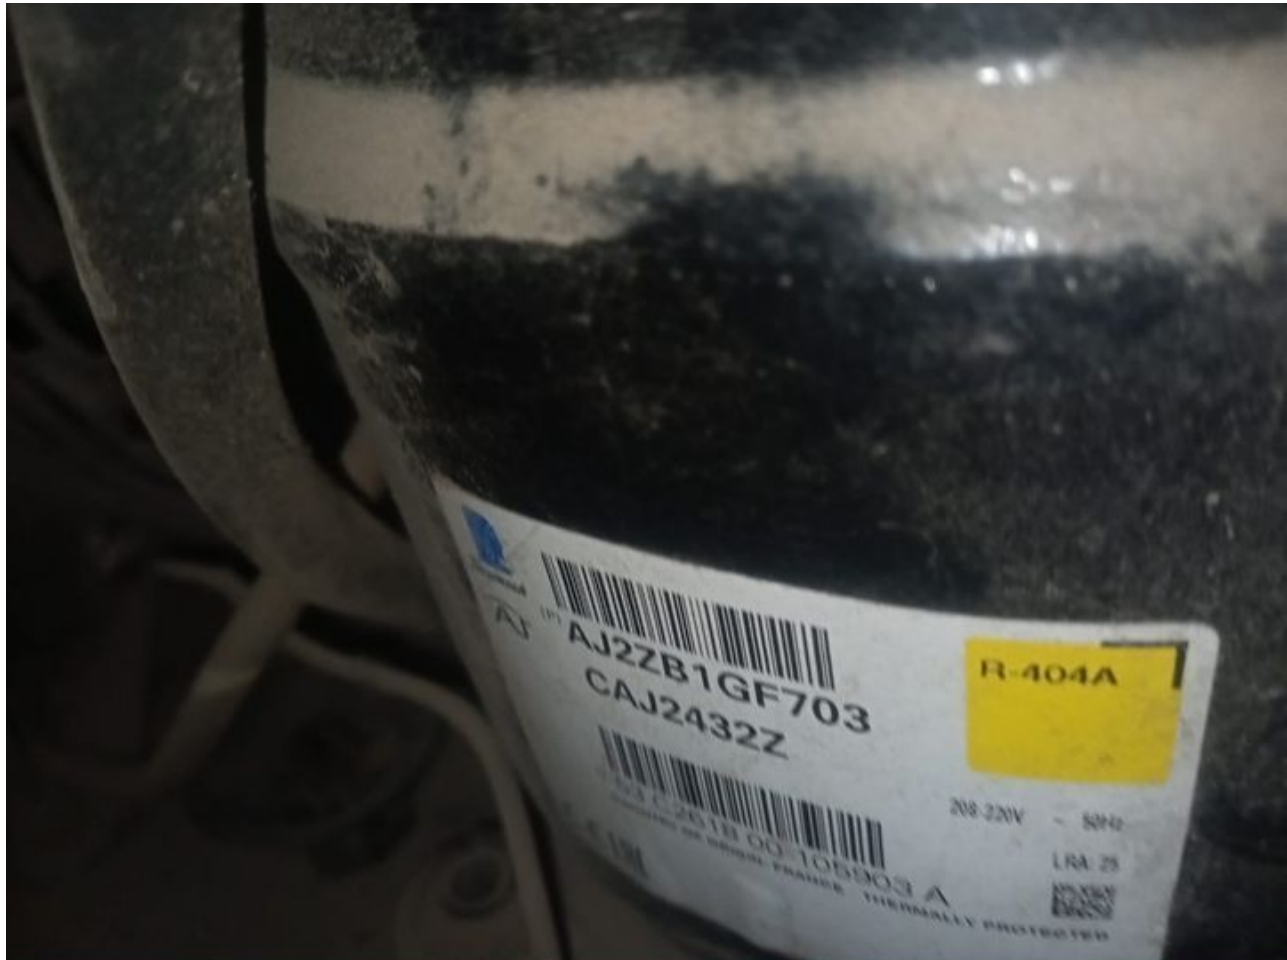

Mbsm.pro, CAJ2432Z, AJE2422ZH, 3/4 hp, Tecumseh, Compressor, R404a, Lbp, 480 w, 18.3CM³

Category: compressor

written by www.mbsm.pro | 8 October 2023

Private Picture Copyright : WWW.MBSM.PRO

Mbsm.pro, CAJ2432Z, AJE2422ZH, 3/4 hp, Tecumseh, Compressor, R404a, Lbp, 480 w, 18.3CM³

Mbsm.pro, compressor, Electrolux compressor, GL90TG, GP12TG, GP18TG, GR22TB, Sanaky 4-door 2000 liter, VH-2209HP

Category: compressor

written by www.mbsm.pro | 8 October 2023