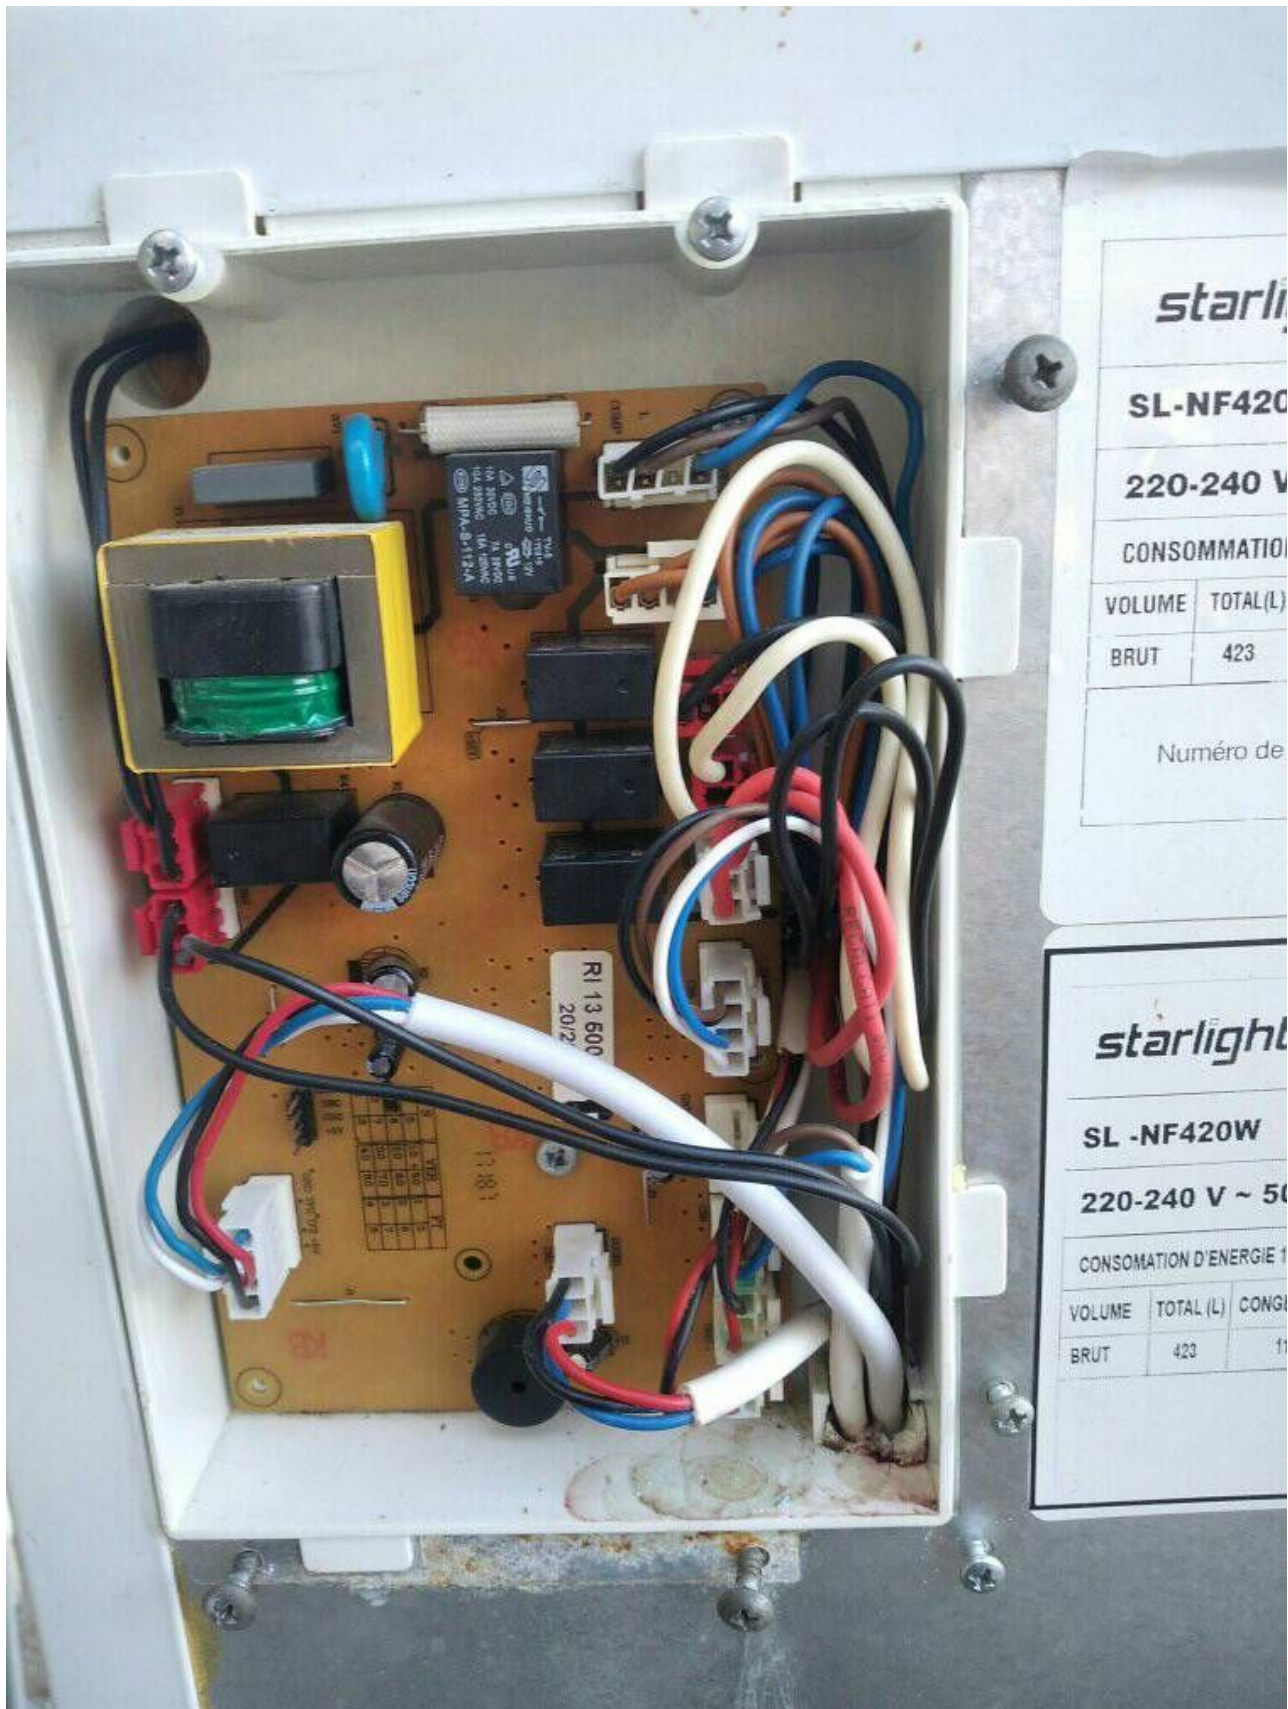

## Sl-nf420w

Category: Refrigerator

written by [www.mbsm.pro](http://www.mbsm.pro) | 17 April 2023

Private Picture Copyright : [WWW.MBSM.PRO](http://WWW.MBSM.PRO)

Mbsm.pro, refrigerator, 420 L, Starlight, SL-nf420w, 115 w, compressor, 1/6 hp, r134a, 100g