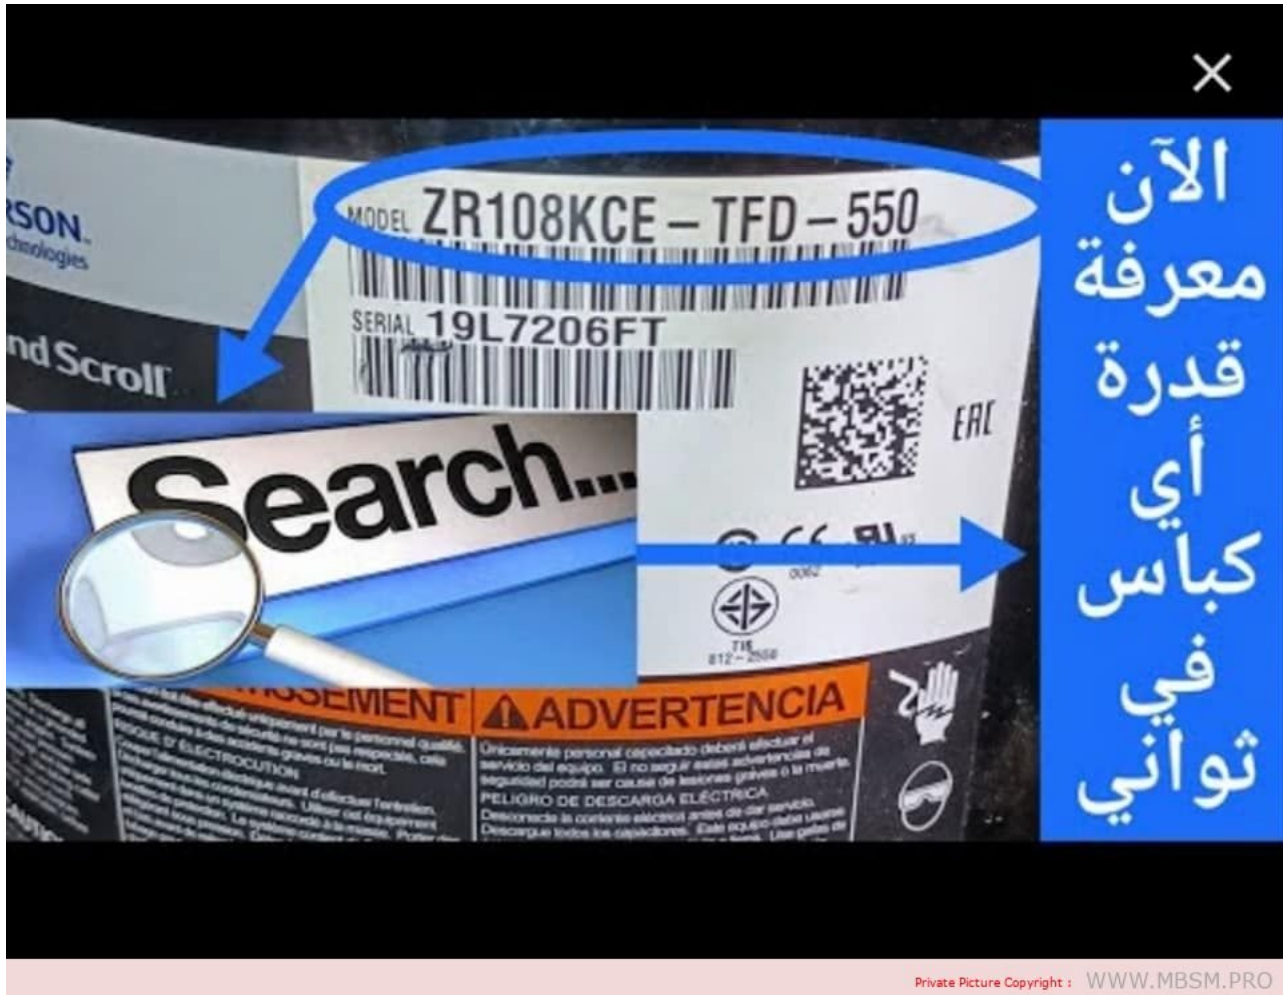

Private Picture Copyright : WWW.MBSM.PRO

معرفة أي قوة ضاغط في ثواني

Sl-nf420w

Category: Refrigerator

written by www.mbsm.pro | 17 April 2023