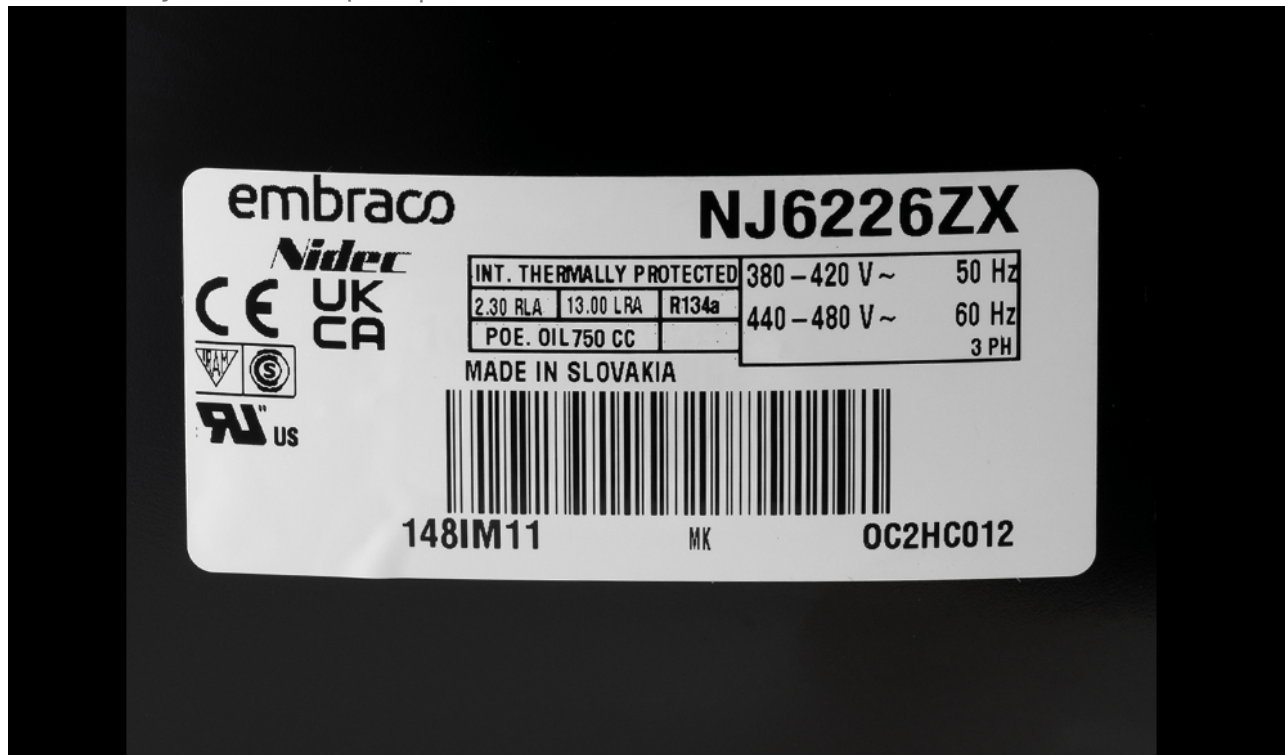

NJ6226ZX, ASPERA, EMBRACO, COMPRESSOR, 1HP, HBP – R134a, 380-420 V, 50/60

Category: compressor

written by www.mbsm.pro | 15 November 2023

Private Picture Copyright : WWW.MBSM.PRO

NJ6226ZX, ASPERA, EMBRACO, COMPRESSOR, 1HP, HBP – R134a, 380-420 V, 50/60

Compressor, LXH72PDG, Series: LX, 7.2 cm³, R134a, HBP, 1/4 hp, RSIR, PTC,

Category: compressor

written by www.mbsm.pro | 15 November 2023