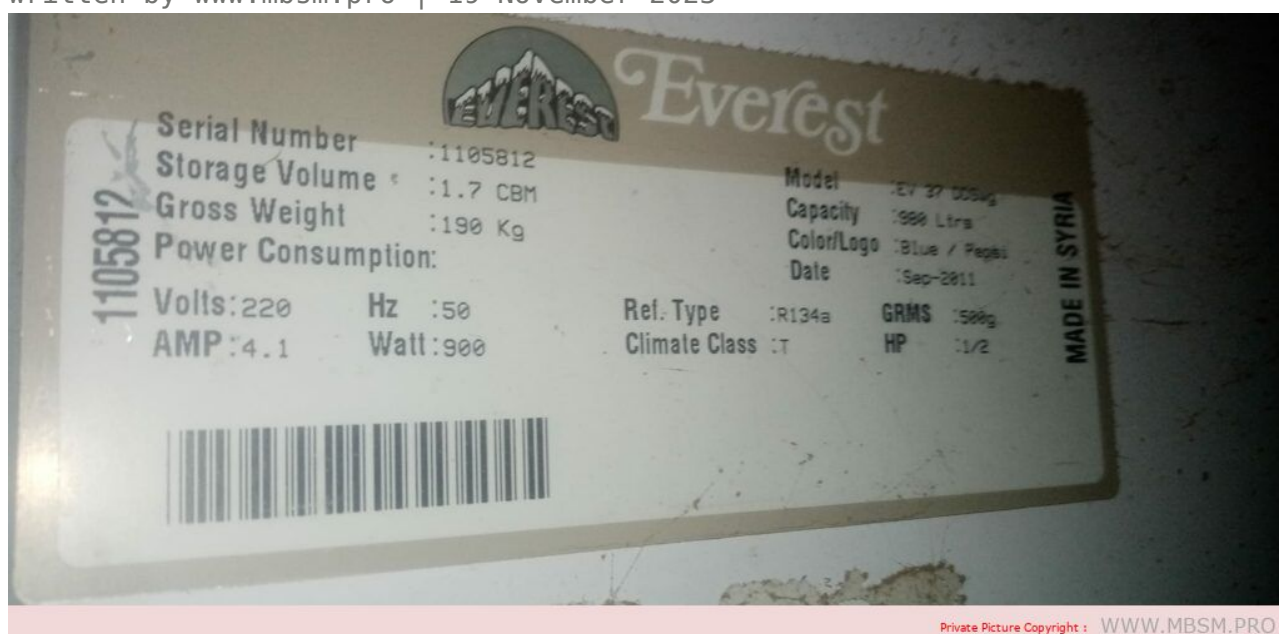

Mbsm.pro, Refrigeration, compressor, 1/10 hp, CSB Series, freezer, 100W, R600a, 5.7cm³, 1PH, Beko, Candy, LG, CSB057NJEG (1/10HP), CSB069NJEG (1/8HP), Lbp, small compressor, Water Purifier Commercial Refrigeration, SMTB-150, 105 L, r600a/25 g, T class, 0.5 A

Everest, refrigerator, EV37dds, 4.1 A, 900 w, 980 L, R134a, Compressor, 1/2 hp, double door, Dimensions : H 200 cm, W 116 cm, D 65 cm

Category: compressor, Refrigerator
written by www.mbsm.pro | 19 November 2023

Everest, refrigerator, EV37dds, 4.1 A, 900 w, 980 L, R134a, Compressor, 1/2 hp

---

Mbsm.pro, COMPRESSOR, SC21B, 104L 2310, 2310, r12, hbp, 3/4 HP++

Category: compressor
written by www.mbsm.pro | 19 November 2023