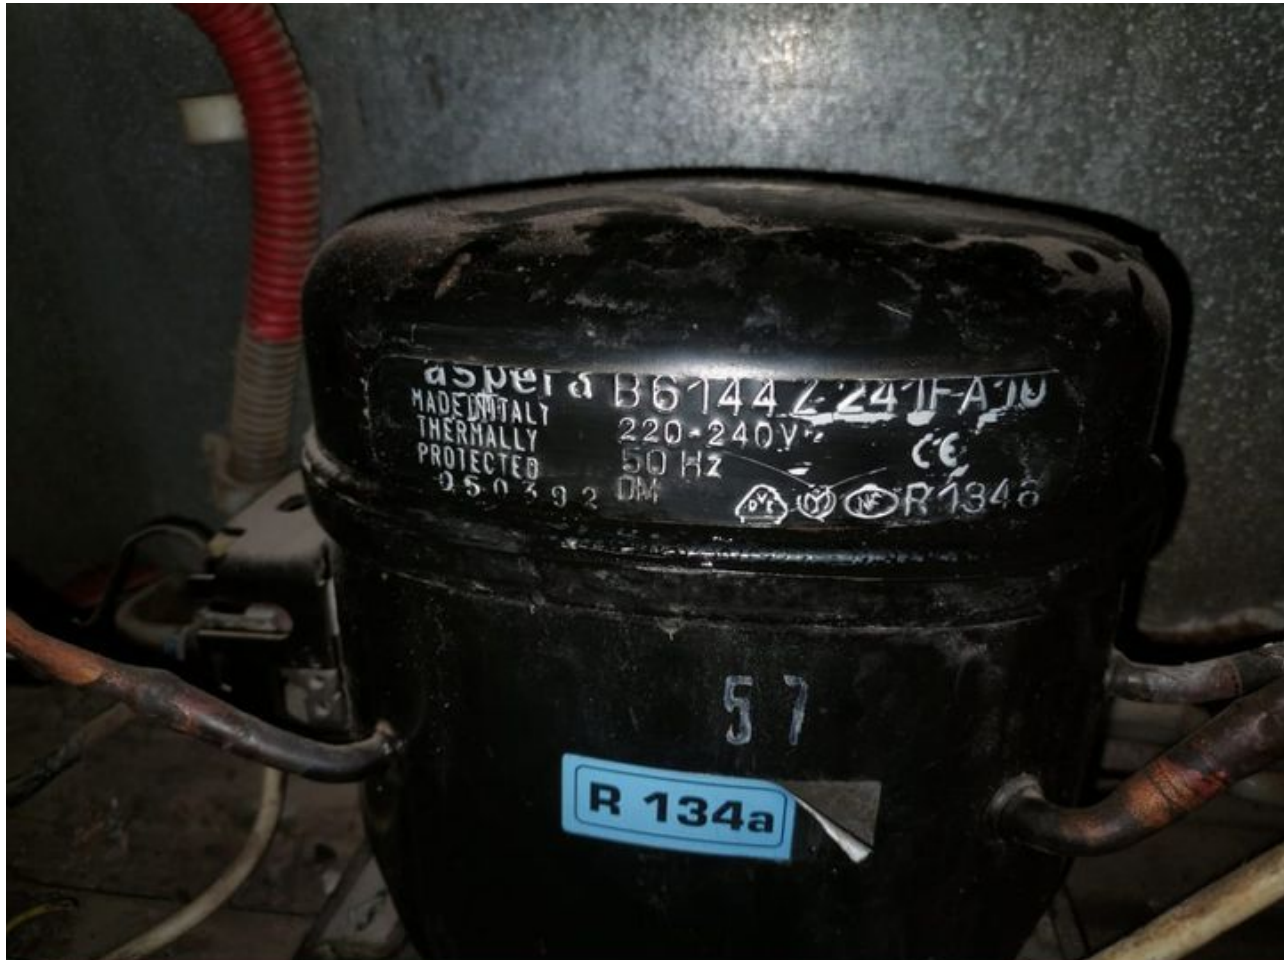

Mbsm.pro, Compressor, NB series, NB6144Z, AE8LMY, B6144Z, 1/5 hp++, MED/HIGH, 1/4 hp-, Emkarate RL22HB POE lubricant

Category: Non classé

written by www.mbsm.pro | 24 May 2023

Private Picture Copyright : WWW.MBSM.PRO