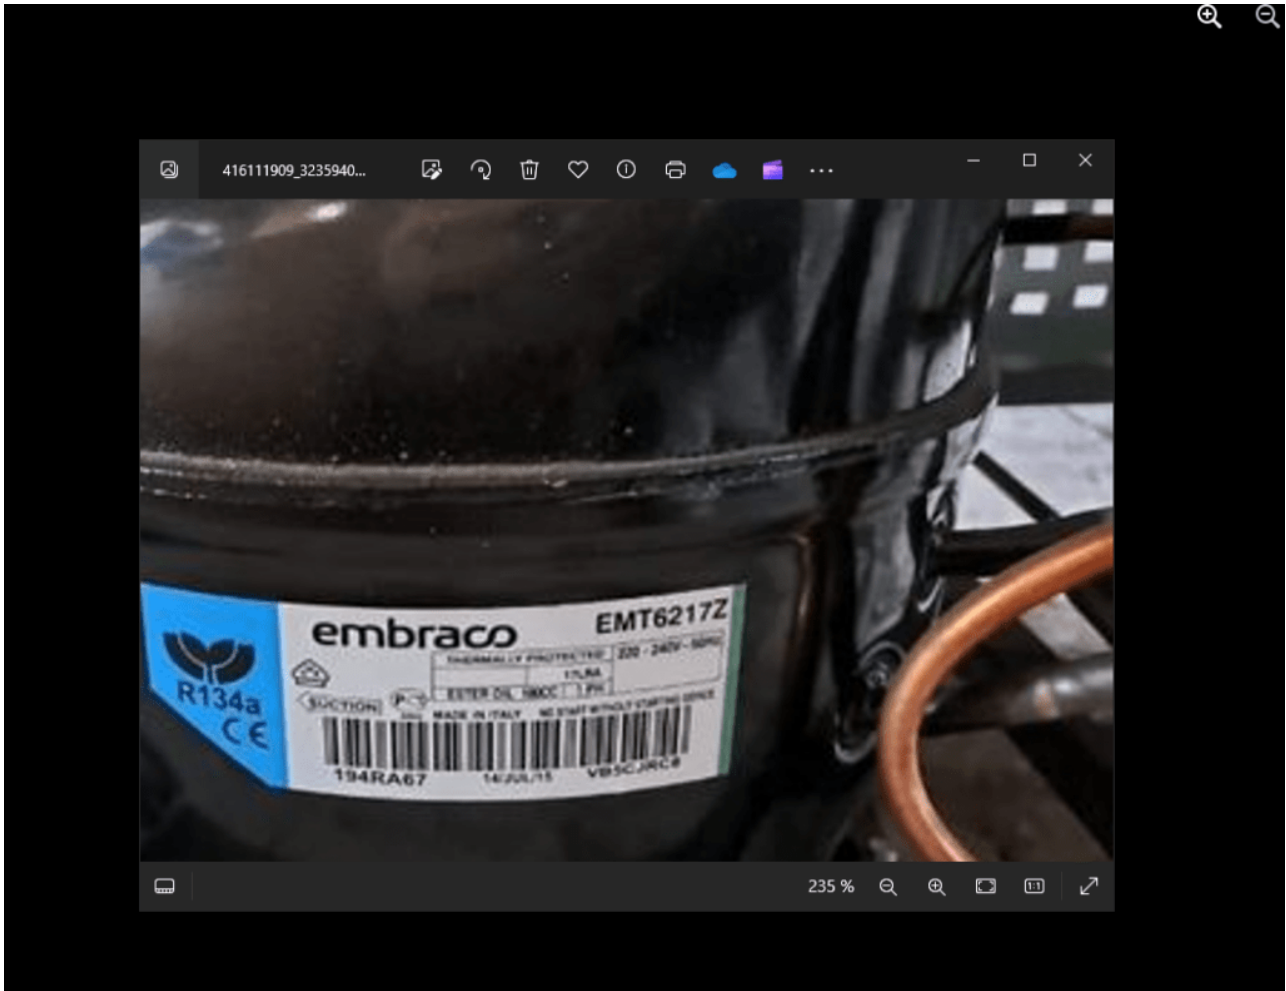

Private Picture Copyright : WWW.MBSM.PRO

Mbsm.pro, Compressor, Embraco, Emt6217z, NT6217Z, 3/4 hp, hbp, r134a

---

**Mbsm.pro, COMPRESSOR, TECUMSEH,
AEA4440YES, AE4440YS, AE630, 1/3+ HP,
220V, 1ph, R134, hbp**

Category: compressor

written by www.mbsm.pro | 1 January 2024