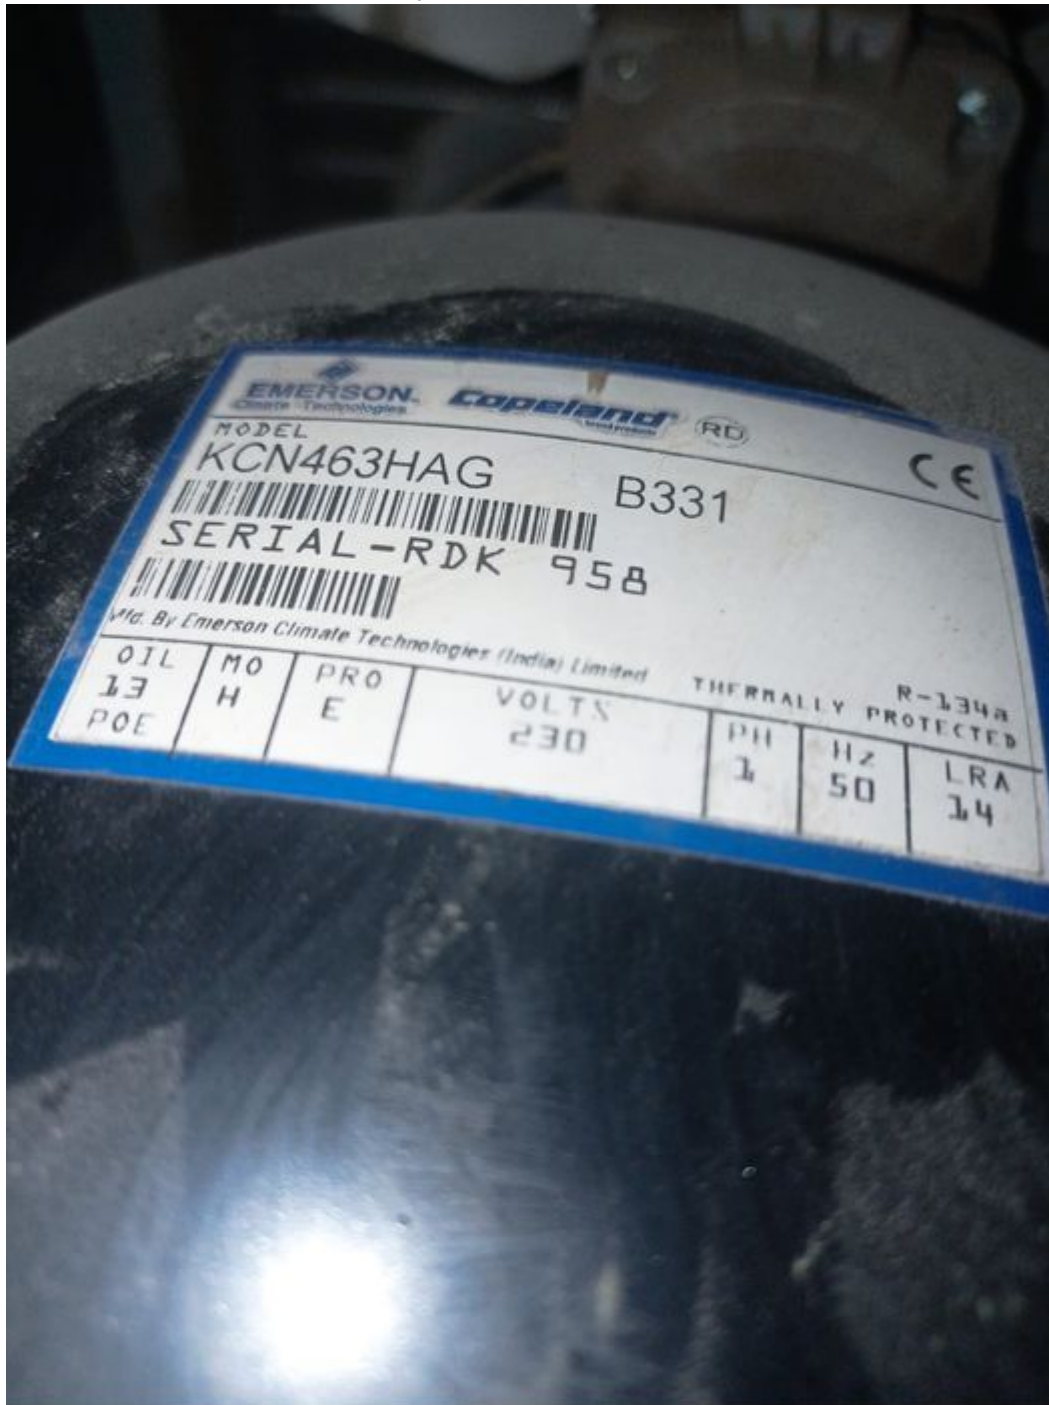

Mbsm.pro, Compressor, kcn463hag, COPELAND, R134A, 0.5HP, 1538W

Category: compressor

written by www.mbsm.pro | 3 September 2023

Private Picture Copyright : WWW.MBSM.PRO

Mbsm.pro, Compressor, kcn463hag, COPELAND, R134A, 0.5HP, 1538W