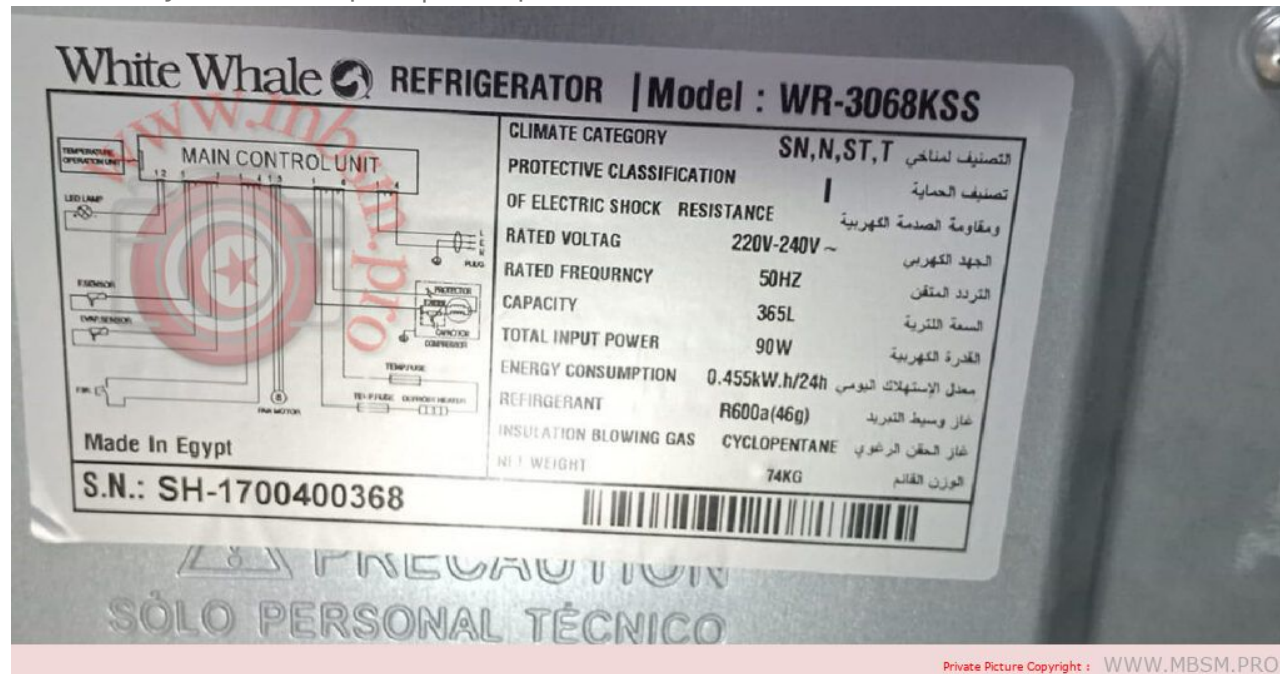

Mbsm.pro, D40CY1, compressor, Donper, R600a, 40cc, 1/10 HP

Category: compressor

written by www.mbsm.pro | 3 September 2023

Mbsm.pro, D40CY1, compressor, Donper, R600a, 40cc, 1/10 HP

Mbsm.pro, PH210M2A-4FTS1, rotary compressor, GMCC, R22, 1.5 HP, 2.5 A., Corrosion resistance: Good, copper

Category: compressor

written by www.mbsm.pro | 3 September 2023