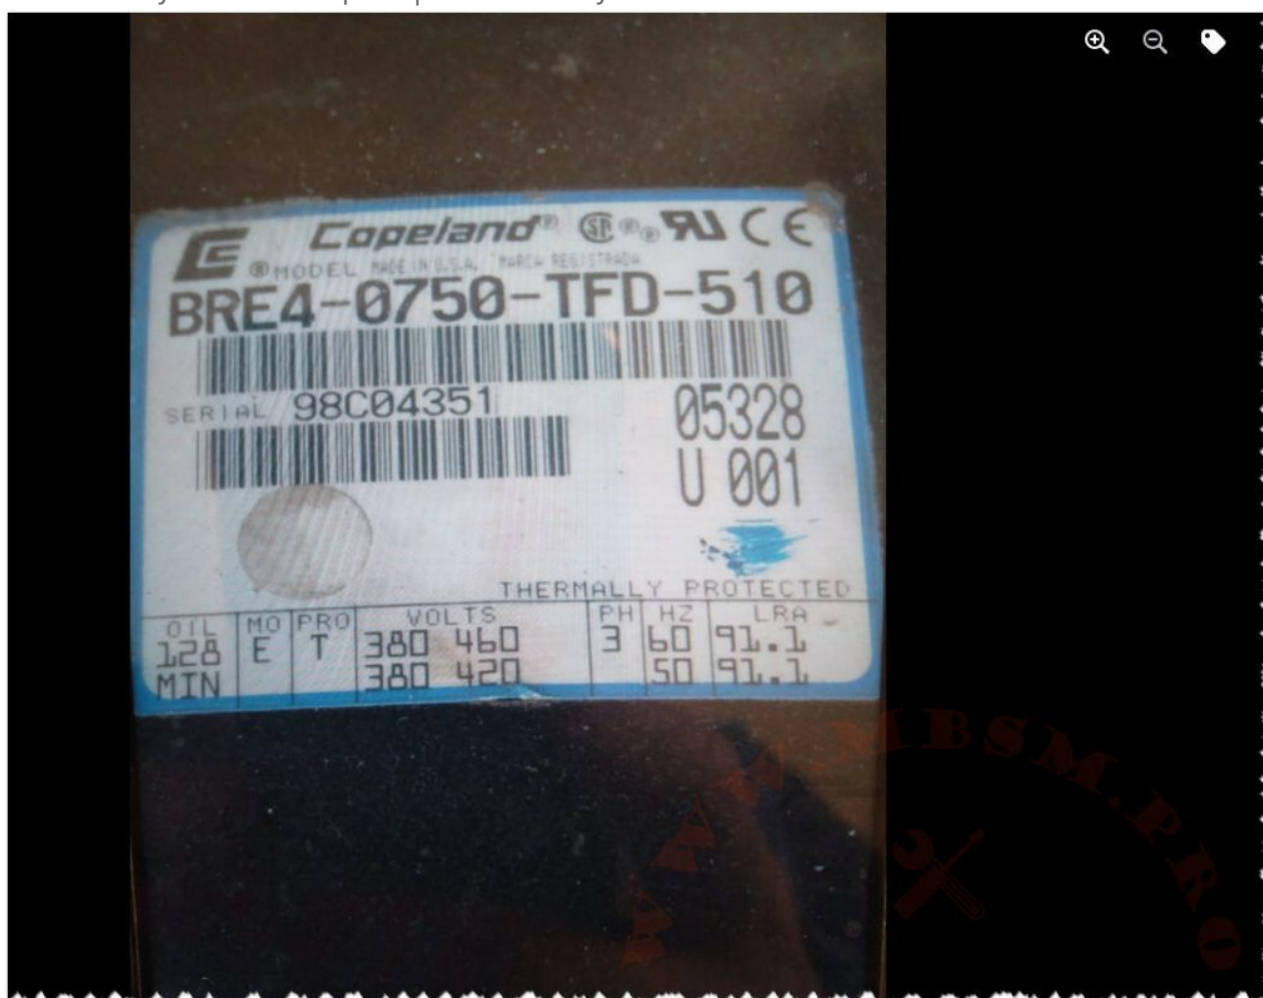

Mbsm.pro, Compressor, HSL17J, HSL17J-5 , HSL17J-5T1, 1/6 hp, lbp, 134 w, 115 kcal, serie J, Daewoo Compressor , r134a, oil 280, rsir, LRA 5.22, 220v, 1 ph/50hz

---

Mbsm.pro, compressor, BRE4-0750-TFD-510, Copeland, 7.5 HP, 460V, 3 PH, R22, R134A, R407C, Scroll Compressor, Copeland Compressor

Category: compressor

written by www.mbsm.pro | 24 January 2024

Private Picture Copyright : WWW.MBSM.PRO

Mbsm.pro, compressor, BRE4-0750-TFD-510, Copeland, 7.5 HP, 460V, 3 PH, R22, R134A, R407C, Scroll Compressor, Copeland Compressor

---

Mbsm.pro, Moteur aspiration de