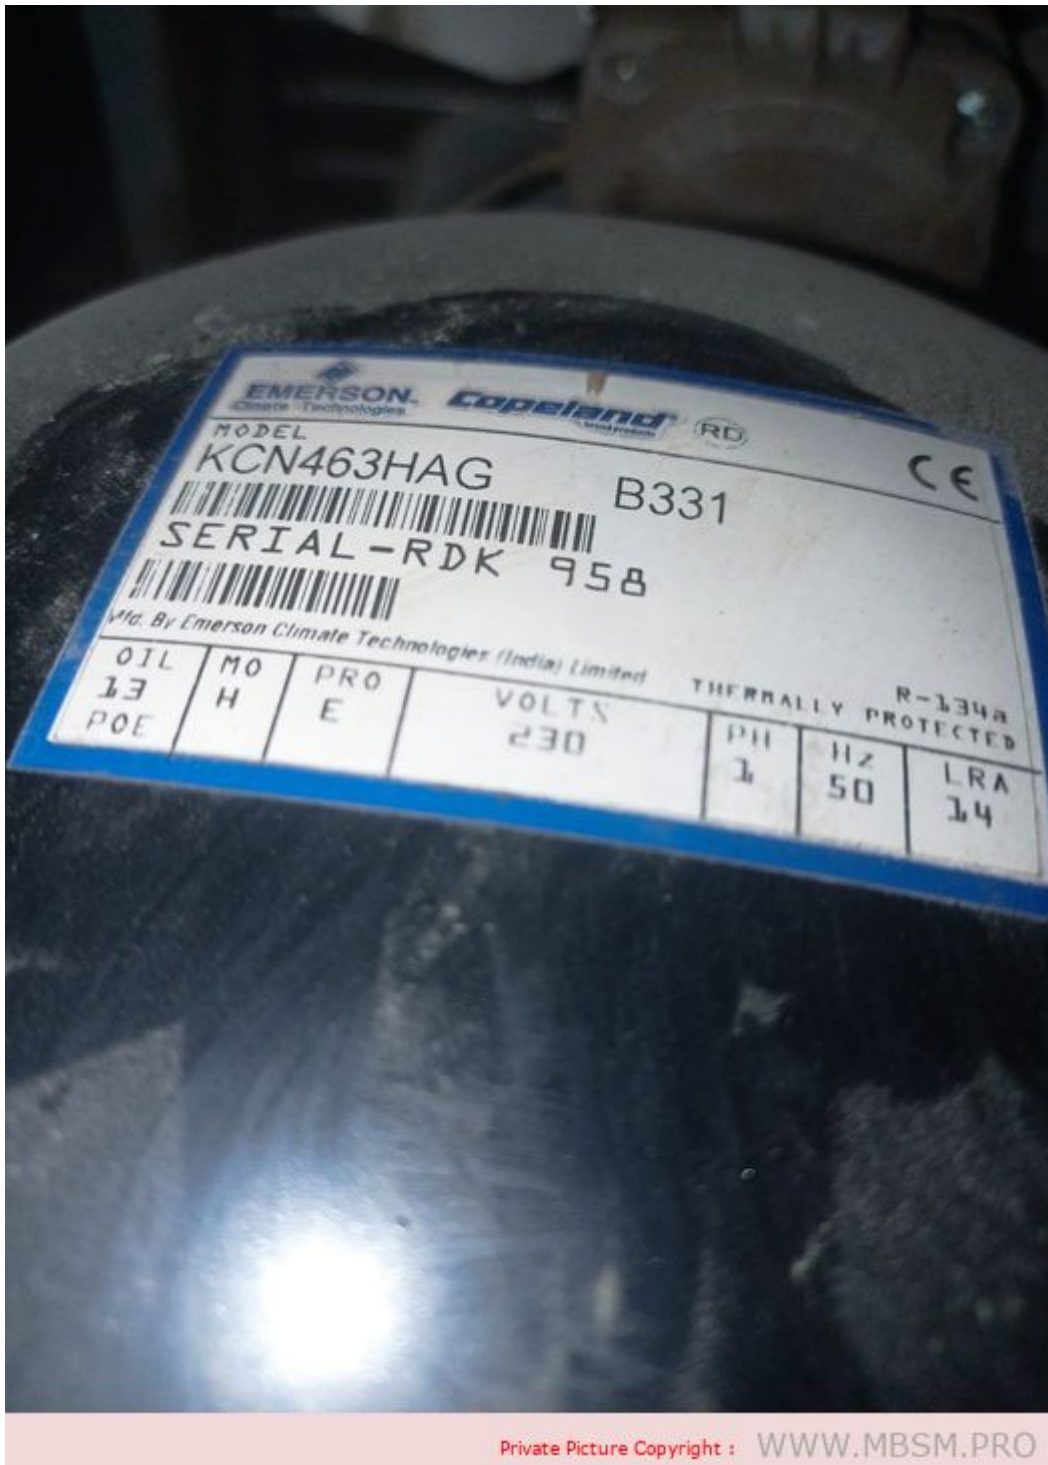

Mbsm.pro, Compressor, kcn463hag, COPELAND, R134A, 0.5HP, 1538W

written by Lilianne | 3 September 2023

Private Picture Copyright : WWW.MBSM.PRO

Mbsm.pro, Compressor, kcn463hag, COPELAND, R134A, 0.5HP, 1538W

**Mbsm.pro, compressor,
Huaguang, R600a, ETA110L, 1/5
hp, ETA115L, 1/4 hp, ETA130L,
1/4 hp++, ETA150L, 1/3 hp**

written by Lilianne | 3 September 2023

Private Picture Copyright : WWW.MBSM.PRO

Mbsm.pro, compressor, Huaguang, R600a, ETA110L, 1/5 hp,
ETA115L, 1/4 hp, ETA130L, 1/4 hp++, ETA150L, 1/3 hp