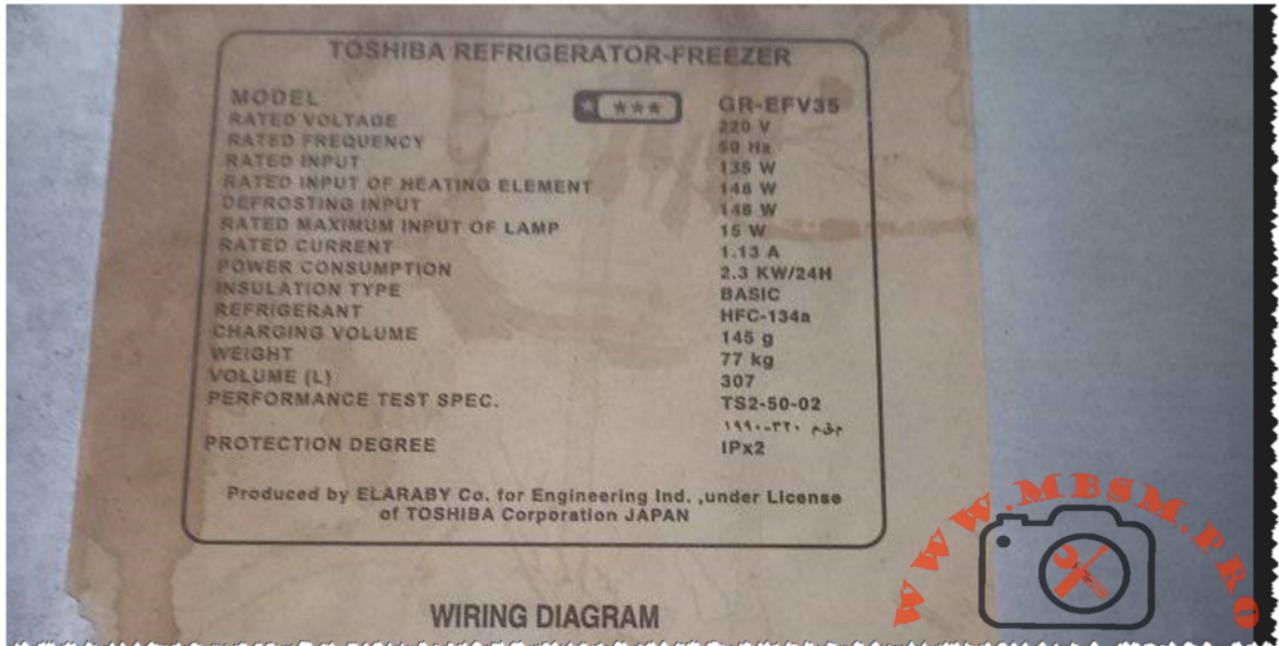

Mbsm.pro, TOSHIBA, REFRIGERATOR, FREEZER, GR-EFV35, 12 feet, 3 D00R, 307 L, compressor, 1/5 hp, 140 w, lbp, r134a, 145 g

Mbsm.pro, compressor, EMBRACO,
EMT6144Z, 1/5 hp++, 1/4 hp-, HBP,
R134a, 220 – 240 V, 50 Hz

Category: compressor

written by www.mbsm.pro | 11 March 2024