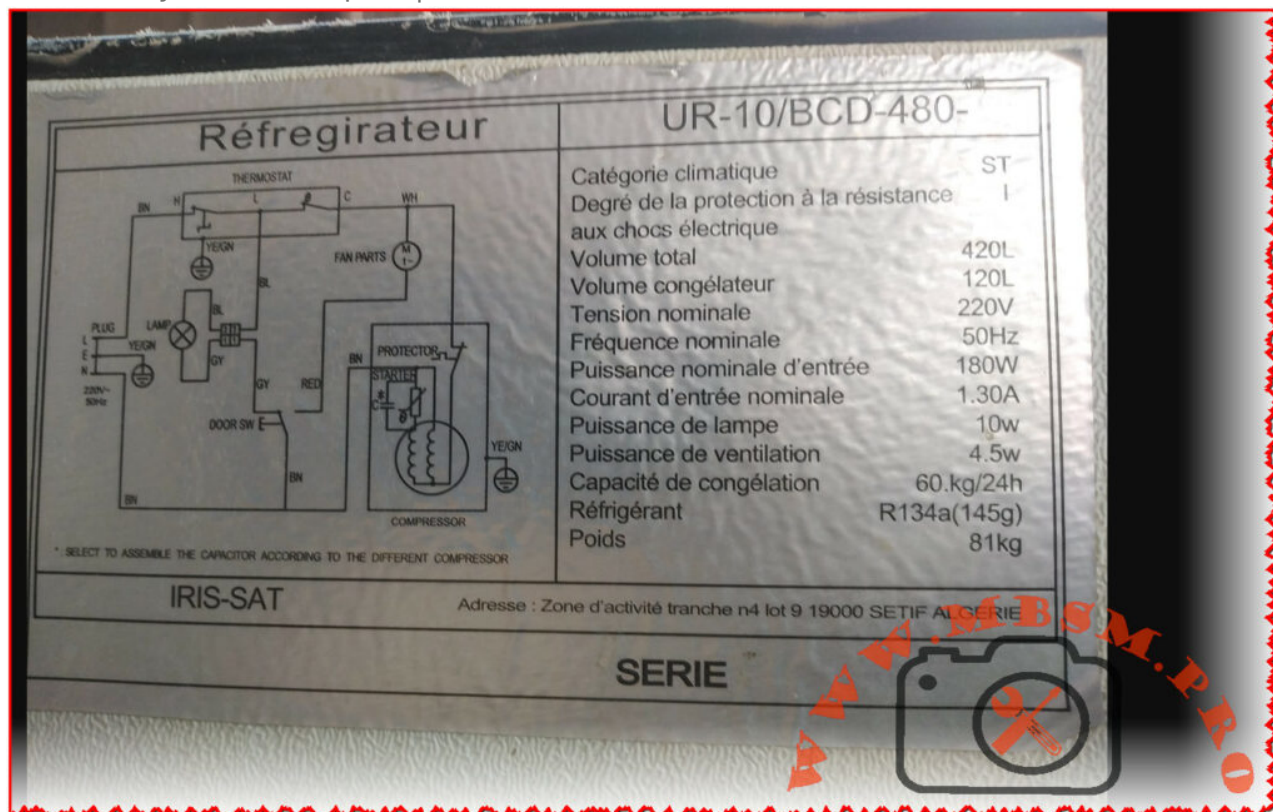

Mbsm.pro, Refregirator, UR-10/BCD-480, 420 L, Compressor, GVY75AA, LBP, R134a, 145 G, 1/4 hp, 1.30 A

Category: Refrigerator

written by www.mbsm.pro | 11 March 2024

Mbsm.pro, Refregirator, UR-10/BCD-480, 420 L, Compressor, GVY75AA, LBP, R134a, 145 G, 1/4 hp, 1.30 A

Mbsm.pro, Refregirator, Commercial, presentation, Coca-Cola, 400 L, CPE-0400, SANDENINTERCOUL, compressor, SANDEN, SrCACA, 6456, r744, 250 g, 3/4 hp, 560 w, lbp, 2.45 a

Category: Refrigerator

written by www.mbsm.pro | 11 March 2024