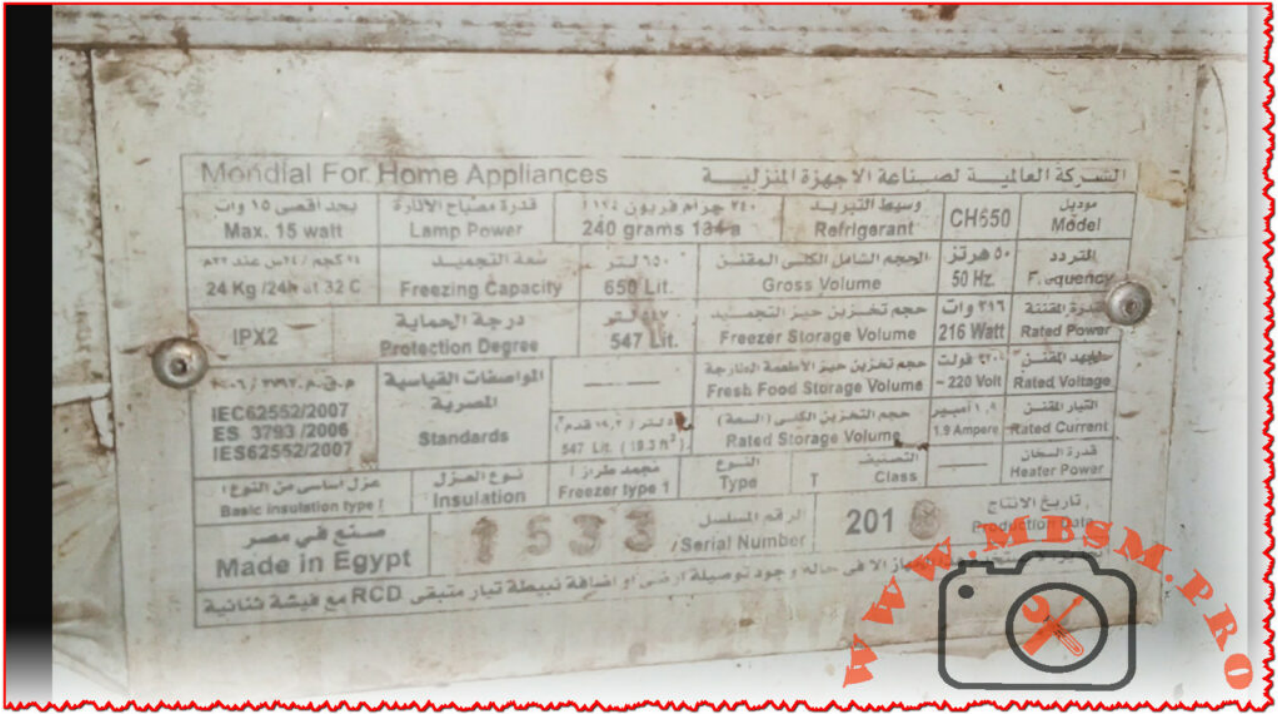

Mbsm.pro, Freezer, Ch650, 650 L, Mondial For. Home Appliances, Compressor, r134a, 240 g, Lbp, 1/3 hp, 230 w, 1.9 A

Mbsm.pro, Refrigerator, UP 180, UP180, 155 w, 199 L, r134a, 145 g, Compressor, HSL19JE-5, 1/5 hp, lbp, DAEW00

Category: Refrigerator

written by www.mbsm.pro | 11 March 2024