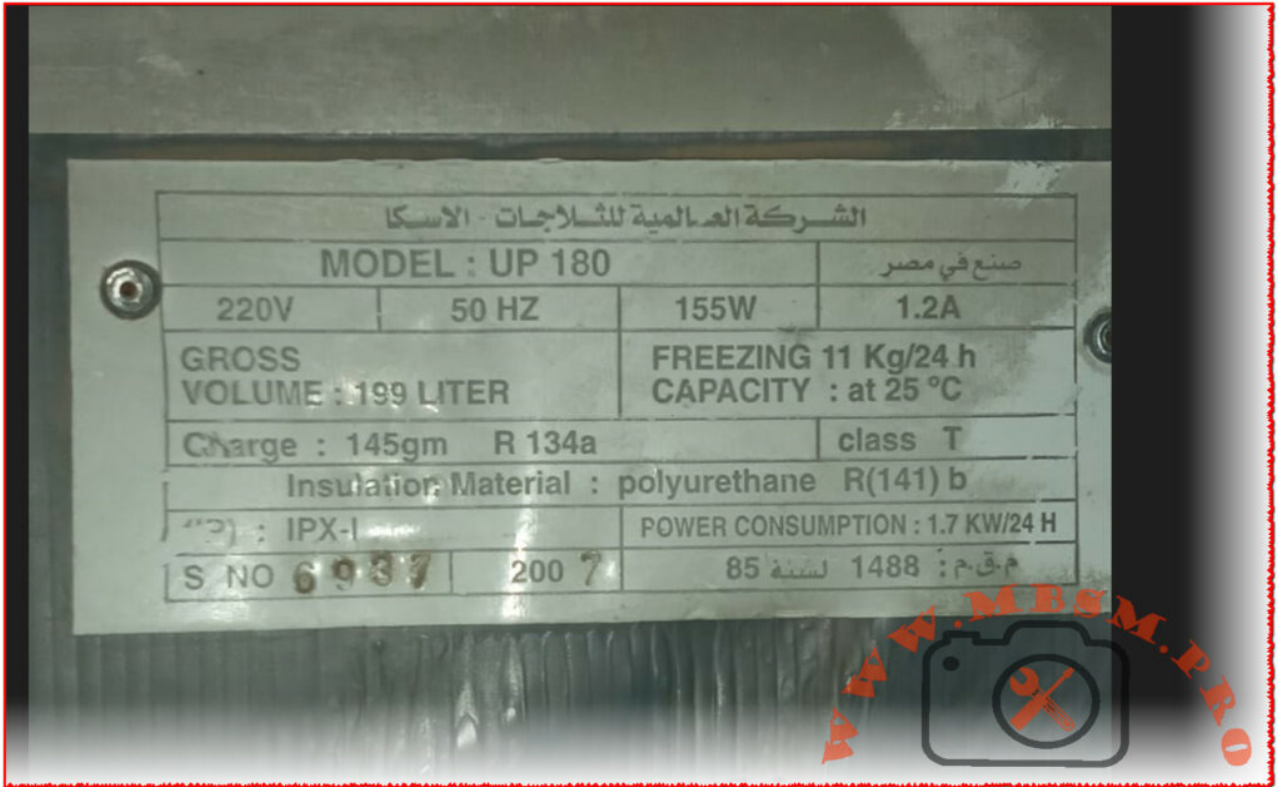

Mbsm.pro, Refrigerator, UP 180, UP180, 155 w, 199 L, r134a, 145 g, Compressor, HSL19JE-5, 1/5 hp, lbp, DAEW00