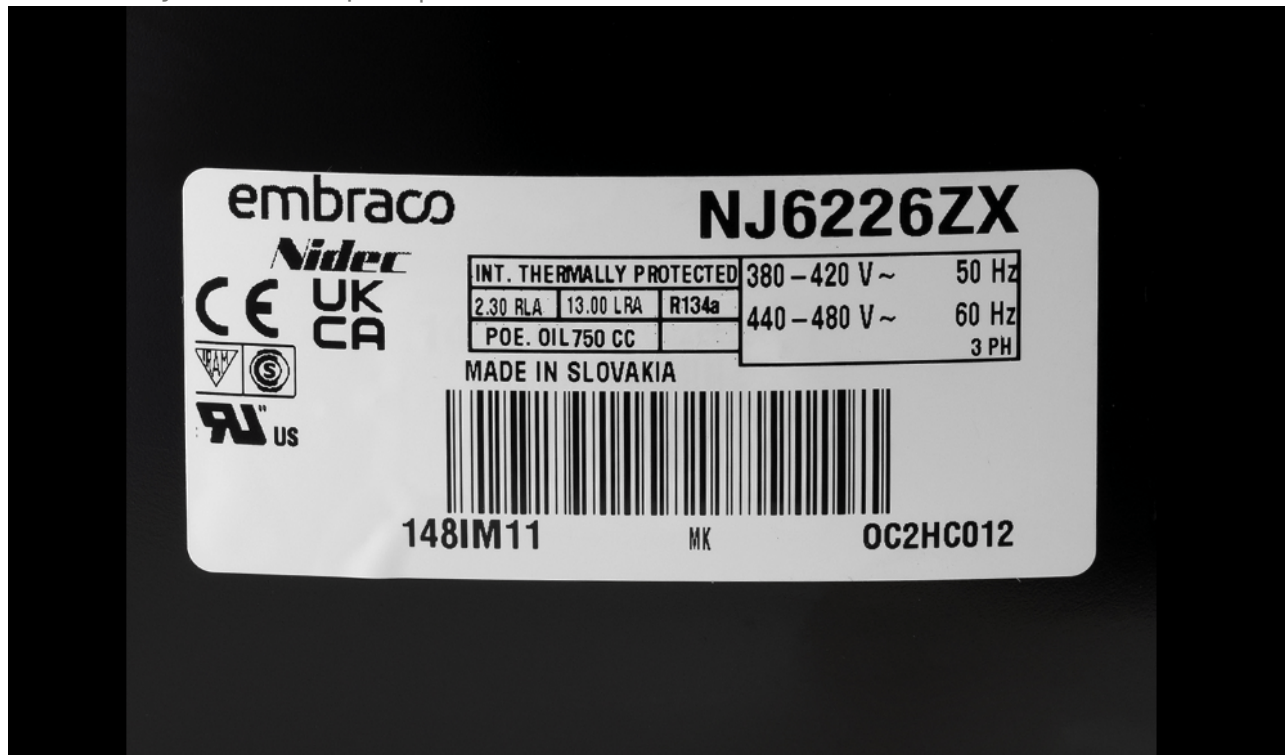

NJ6226ZX, ASPERA, EMBRACO, COMPRESSOR, 1HP, HBP – R134a, 380-420 V, 50/60

Category: compressor

written by www.mbsm.pro | 15 November 2023

Private Picture Copyright : WWW.MBSM.PRO

NJ6226ZX, ASPERA, EMBRACO, COMPRESSOR, 1HP, HBP – R134a, 380-420 V, 50/60