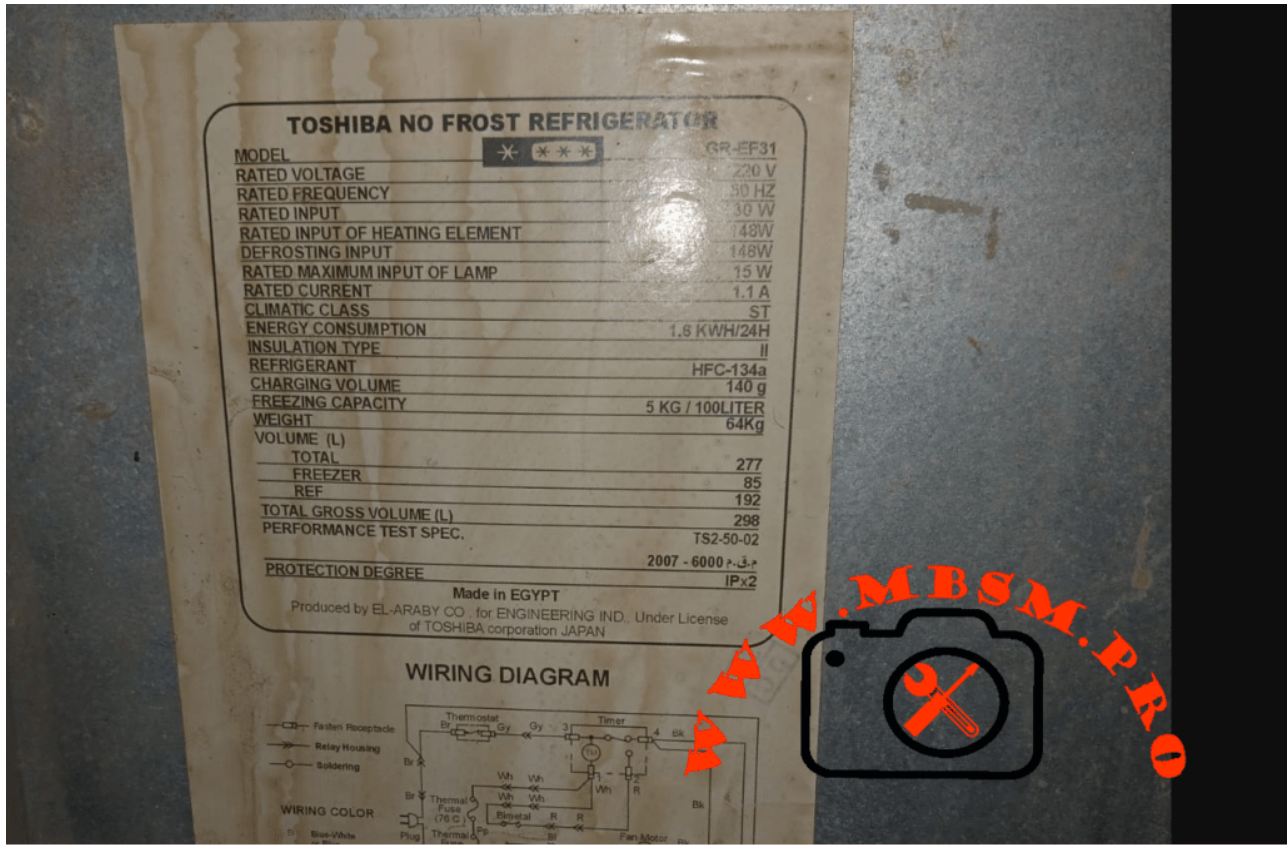

Mbsm.pro, TOSHIBA, REFRIGERATOR, NO FROST 11 FEET, SILVER, GR-EF31-SL, 296 L

Mbsm.pro, Compressor, c-m75l5b, r12, CMA075LBEM, r134a, 1/3 hp, LG Refrigerator Compressor, lbp, AQAW91 (1/4 hp++ big), 222w

Category: compressor

written by www.mbsm.pro | 12 January 2024