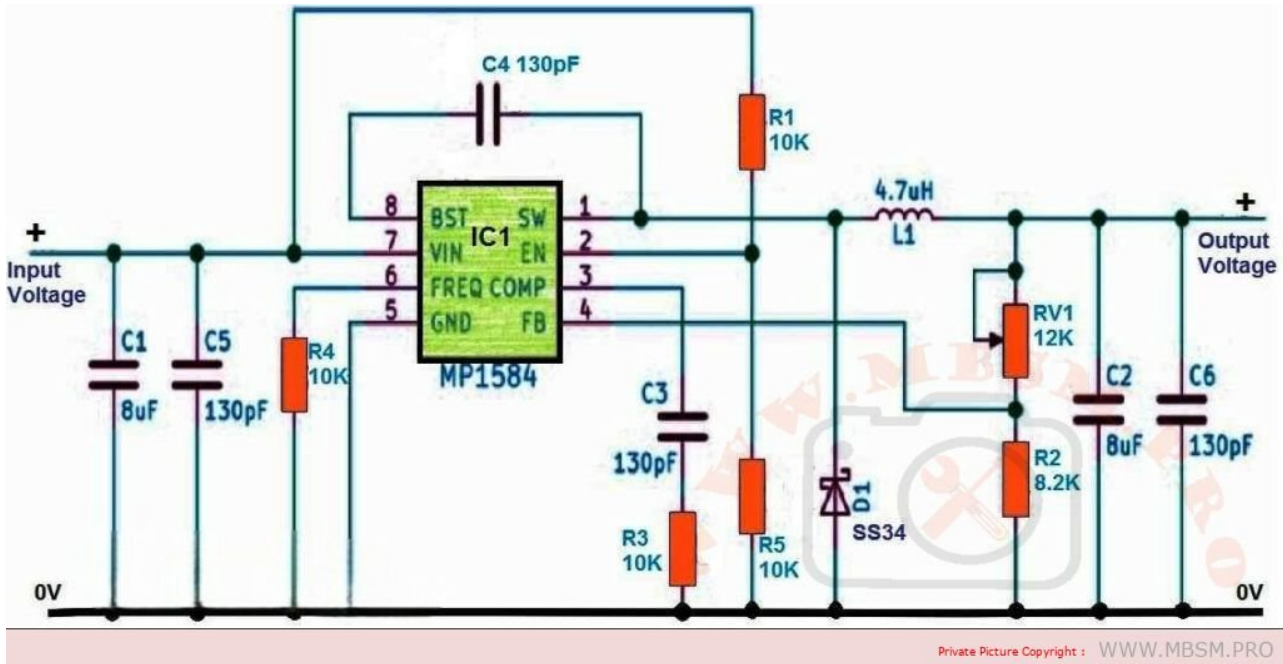

Mbsm.pro, 3A Adjustable voltage regulator circuit from 12 v to 5 v DC

Category: elektronique

written by rober us | 17 January 2024

Mbsm.pro, 3A Adjustable voltage regulator circuit from 12 v to 5 v DC

Mbsm.pro, Conversion circuit, from 220 v to 12 v / 1 A, to operate a, DC12V, fan, in the refrigerator