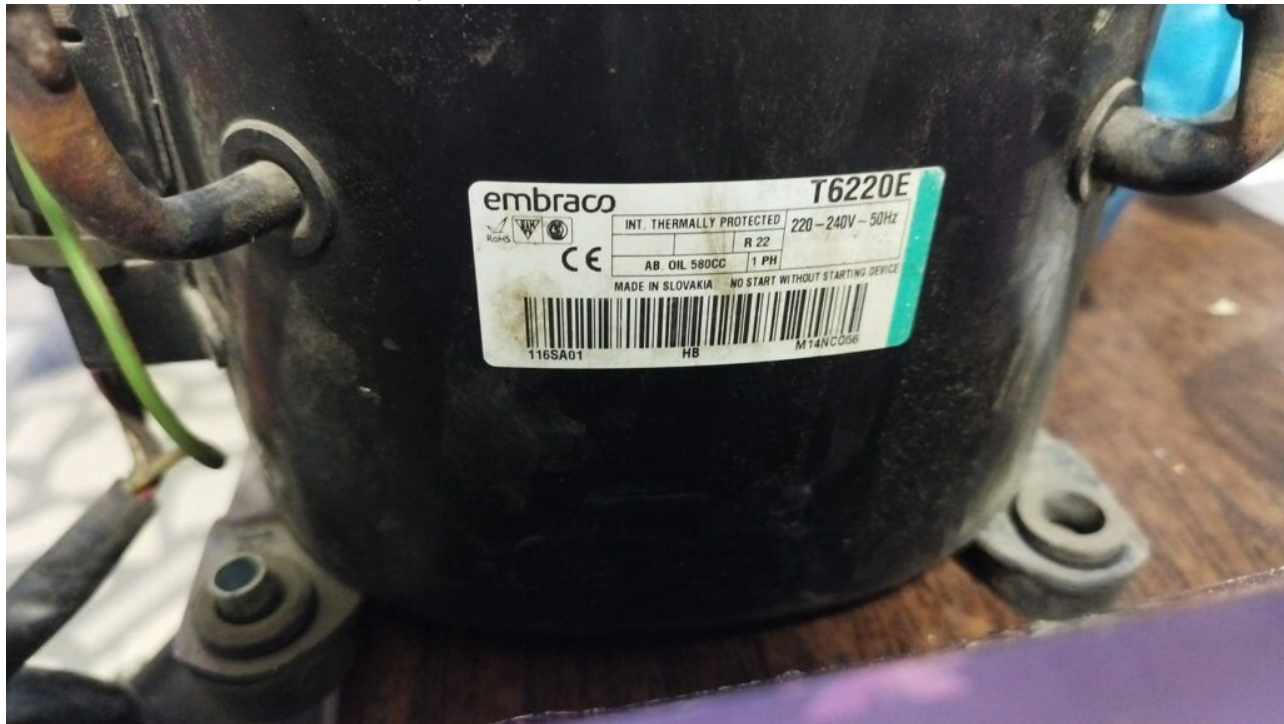

Mbsm.pro, Embraco, compressor, Embraco aspera, T6220E, 1HP, r22

Category: compressor

written by www.mbsm.pro | 17 January 2024

Private Picture Copyright : WWW.MBSM.PRO

Mbsm.pro, Embraco, compressor, Embraco aspera, T6220E, 1HP, r22

Mbsm.pro, Tee compressor , AE881YC, AE 881 YC, 881 kcal, 1024 w, Hbp, 1/3 hp++, 220-240VAC 50Hz, LRA: 17.0, MADE IN TURKEY

Category: compressor,expertise

written by www.mbsm.pro | 17 January 2024