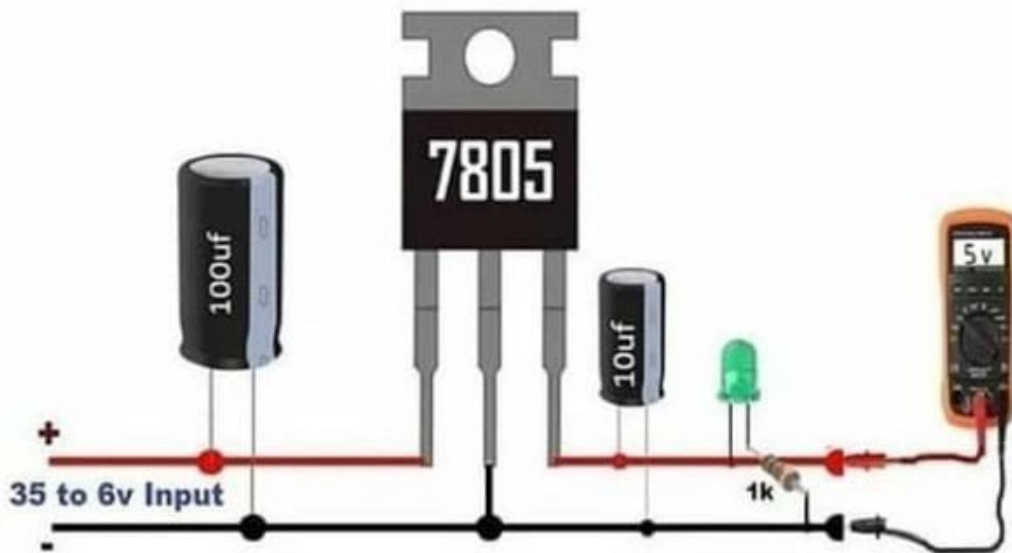

Mbsm.pro, 7805, 12/5Volt, Regulator, Circuit, Diagram

Category: électronique

written by rober us | 17 January 2024

Private Picture Copyright : WWW.MBSM.PRO

Mbsm.pro, 7805, 12/5Volt, Regulator, Circuit, Diagram

Mbsm.pro, Compressor, 1/4 hp, 1bp,