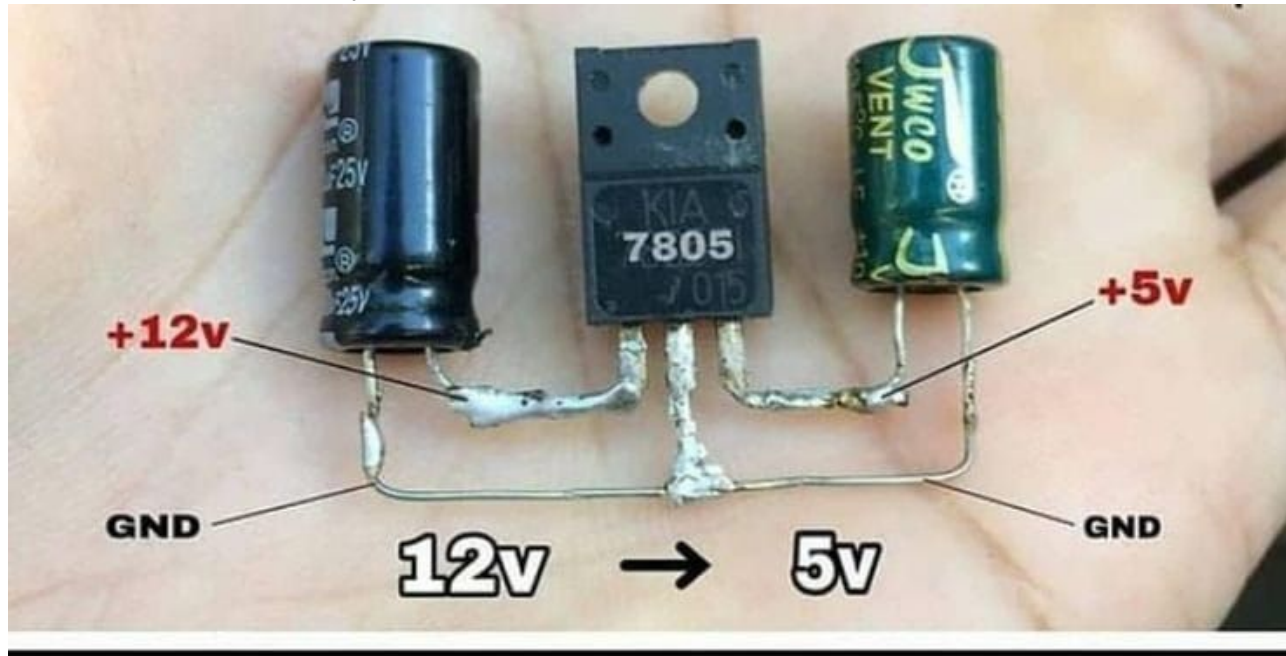

Mbsm.pro, 7805, 12/5Volt, Regulator, Circuit, Diagram

Category: électronique

written by rober us | 17 January 2024

Private Picture Copyright : WWW.MBSM.PRO

Mbsm.pro, 7805, 12/5Volt, Regulator, Circuit, Diagram

Mbsm.pro, Compressor, 1/4 hp, 1bp,