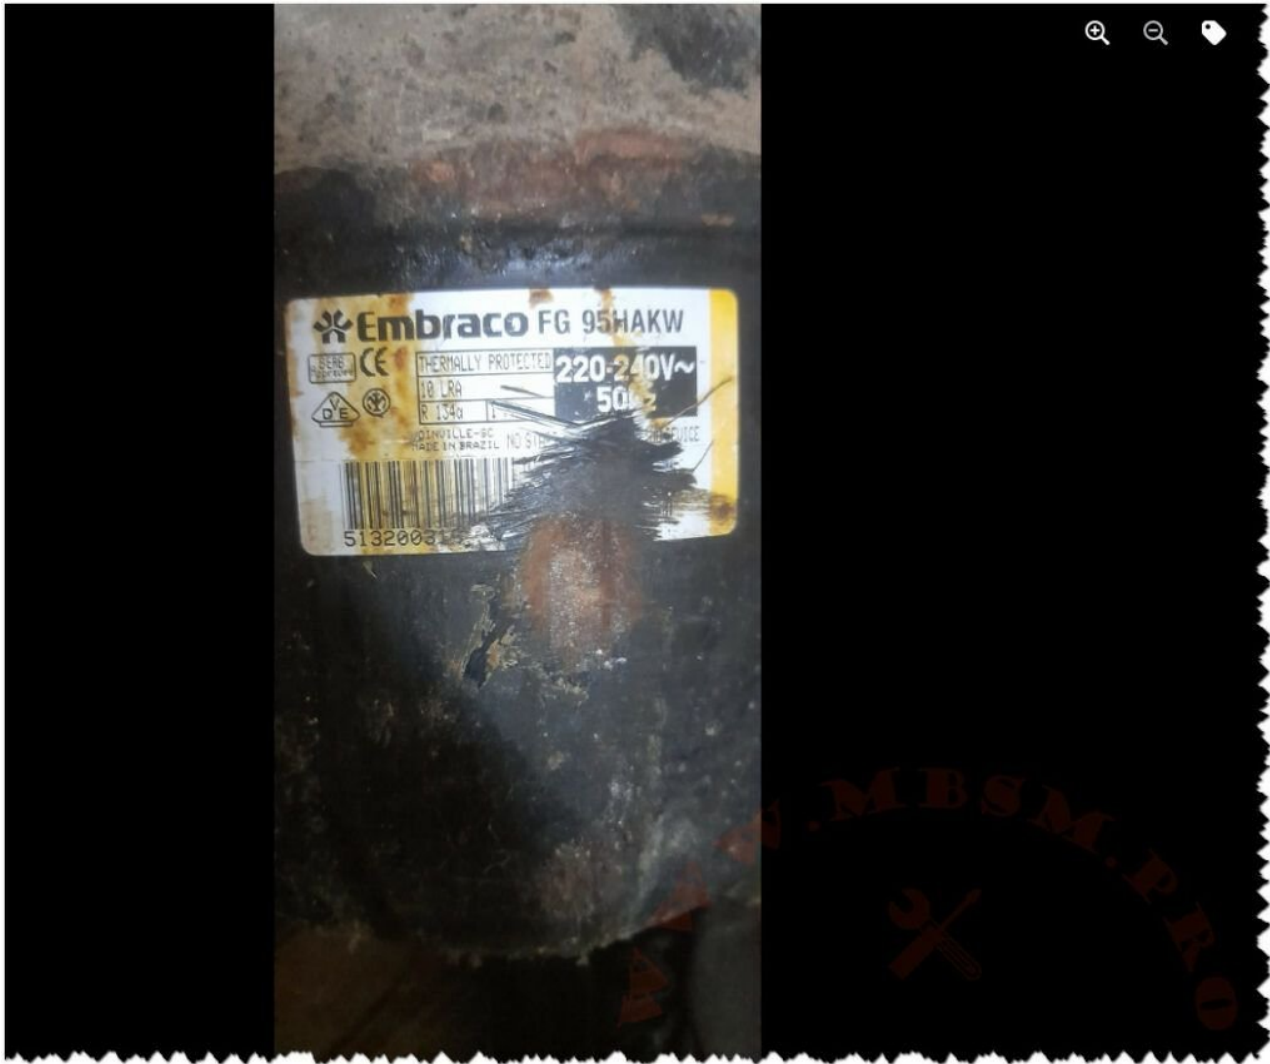

Private Picture Copyright : WWW.MBSM.PRO

Mbsm.pro, compressor, Embraco, Fg-95hak, Fg 95hak, 1/3 hp, lbp, r134a, 300 w, 10.6 cm³

Mbsm.pro, Electrolux, HPY14AA, LBP, R600a, 1/5 HP, 220-240V/1/50Hz

Category: compressor

written by www.mbsm.pro | 30 January 2024