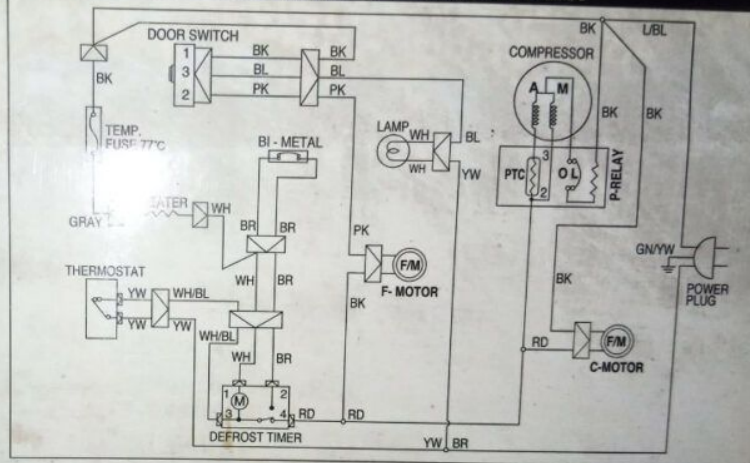

WIRING DIAGRAM

NOTICE

1. As this refrigerator's condensing pipe is installed beneath the side and rear plates, its surface feels hot but, not abnormal. This condition doesn't hurt cold stored foods.
2. Allow 6 cm or more clearance between wall and side and rear plate of the refrigerator for good fresh air circulation.