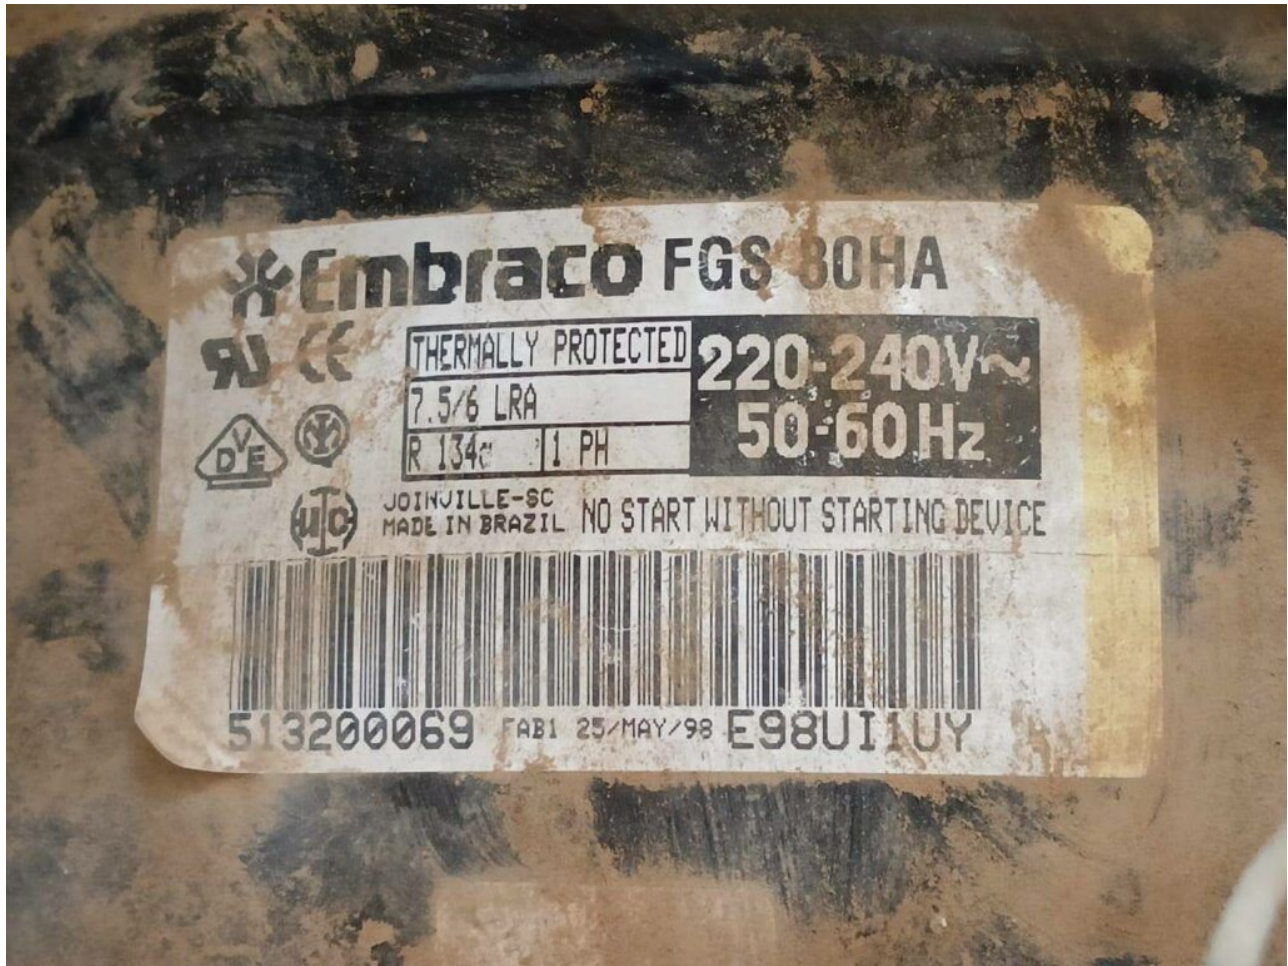

Private Picture Copyright : WWW.MBSM.PRO

Mbsm.pro, COMPRESSOR, EMBRACO, FGS80HA, FGS 80HA, r13a, 1/4 hp, lbp, 820 btu

Mbsm.pro, frigo, LG, GWP2276YLQA,
Américain, Compressor, LD95LAEH, 1/3
hp, 290 w, lbp , r134a

Category: expertise

written by www.mbsm.pro | 8 February 2024