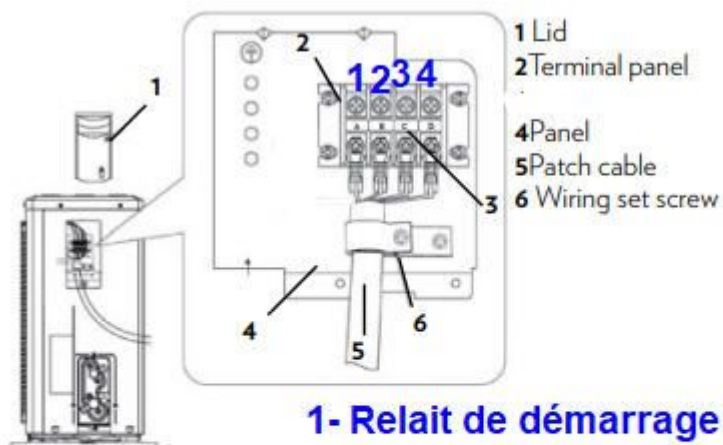

---

www.mbsm.pro, Branchement Unité extérieure , LG ,Media , Général , Samsung, Haier , Galanze ,Gree ,Maxwelle, Vestel

Category: Solutions,Tester ok
written by Jamila | 8 September 2018

Outdoor unit wiring image

- 1- Relait de démarrage compresseur
- 2- Neutre commun
- 3- Relait de démarrage Fan
- 4- Electro-Vanne Interieur ou inverseur

16

PictureS Mbsm Dot Pro : www.mbsm.pro

Branchement Unité extérieure , LG ,Media , Général , Samsung, Haier , Galanze ,Gree ,Maxwelle, Vestel

---

www.mbsm.pro ,Panasonic , Tested OK ,Refrigeration Compressors ,Industrial Devices

Category: Technologie,Tester ok
written by Jamila | 8 September 2018